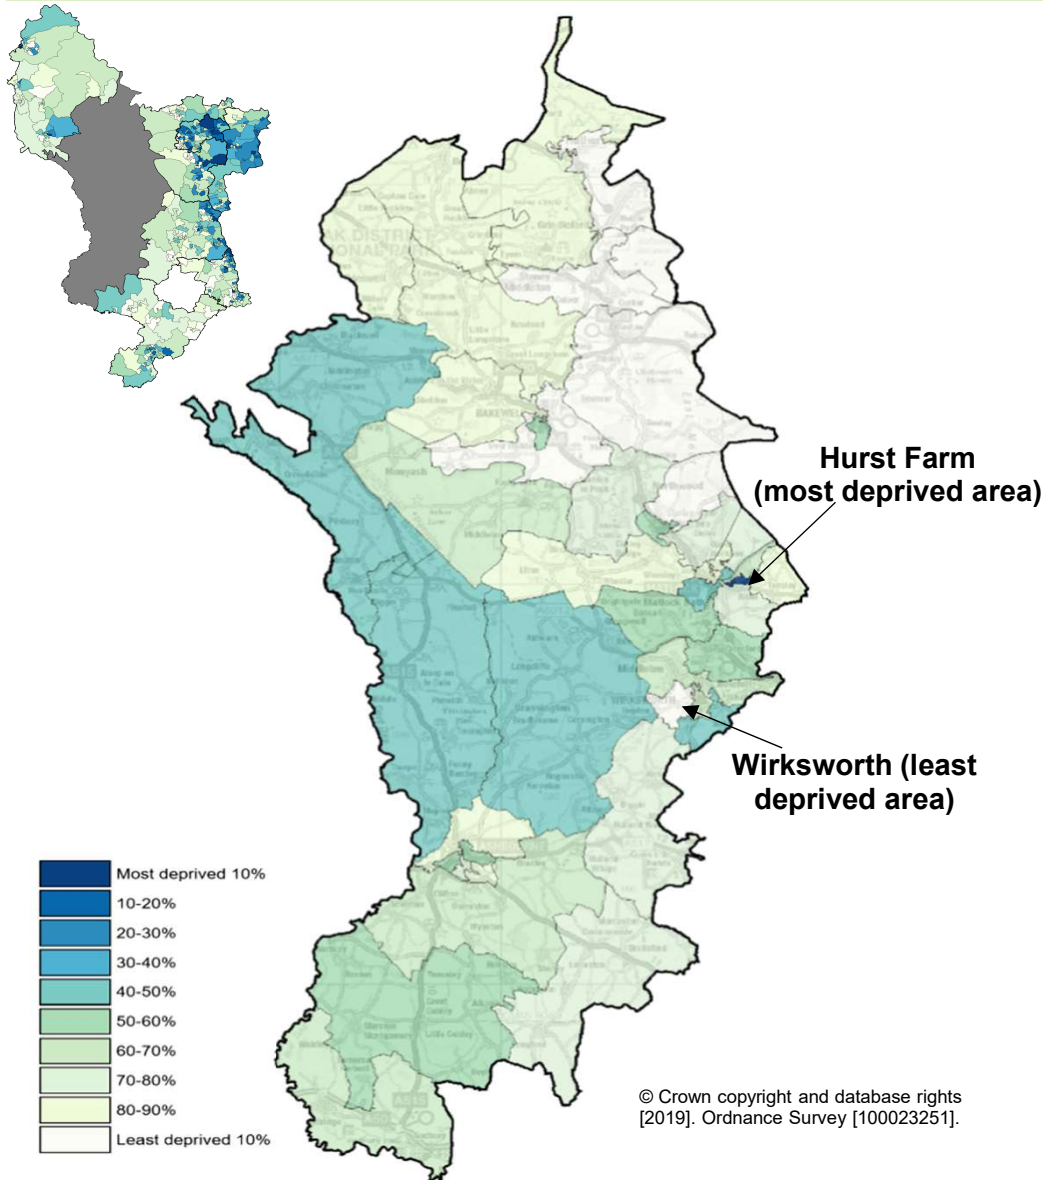

# Deprivation in Derbyshire Dales

Derbyshire Dales district contains towns such as Bakewell, Matlock, Wirksworth and Ashbourne. 9% of Derbyshire's population live here, which is approximately 72,000 people.

Derbyshire's **least** deprived district. Ranked 265 of 316 local authority districts.

**1** of 43 areas are in the most deprived 10% nationally, and **1** in the most deprived 20%.

**Worst ranked areas in Derbyshire Dales:**

- 1 - Hurst Farm
- 2 - Dovedale and Parwich
- 3 - Carsington Water

**Least deprived areas in Derbyshire Dales:**

- 1 - Wirksworth
- 2 - Chatsworth
- 3 - Calver

## Deprivation by domain in Derbyshire Dales (areas in most deprived 20% nationally)

■ 2015 ■ 2019