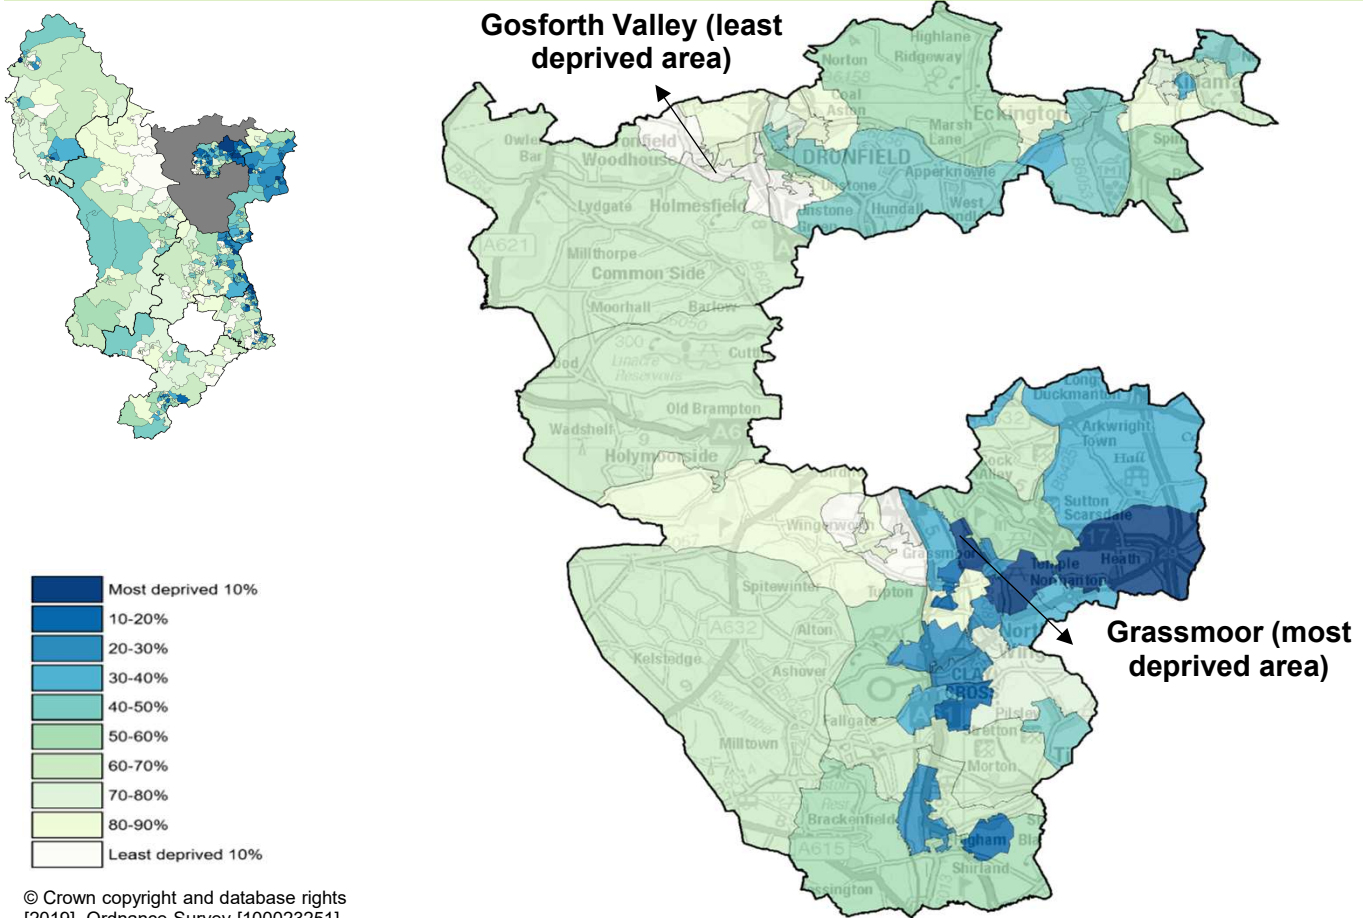

Deprivation in North East Derbyshire

North East Derbyshire district contains towns such as Dronfield, Eckington, North Wingfield and Clay Cross. 13% of Derbyshire's population live here, which is approximately 101,000 people.

Derbyshire's **3rd** most deprived district. Ranked 177 of 316 local authority districts.

3 of 63 areas are in the most deprived 10% nationally, and **6** in the most deprived 20%.

Worst ranked areas in North East Derbyshire:

- 1 - Grassmoor
- 2 - North Wingfield
- 3 - Holmewood

Areas of concern: (worsened since 2015)

- North Wingfield
- Dronfield North
- Tupton

Deprivation by domain in North East Derbyshire (areas in most deprived 20% nationally)