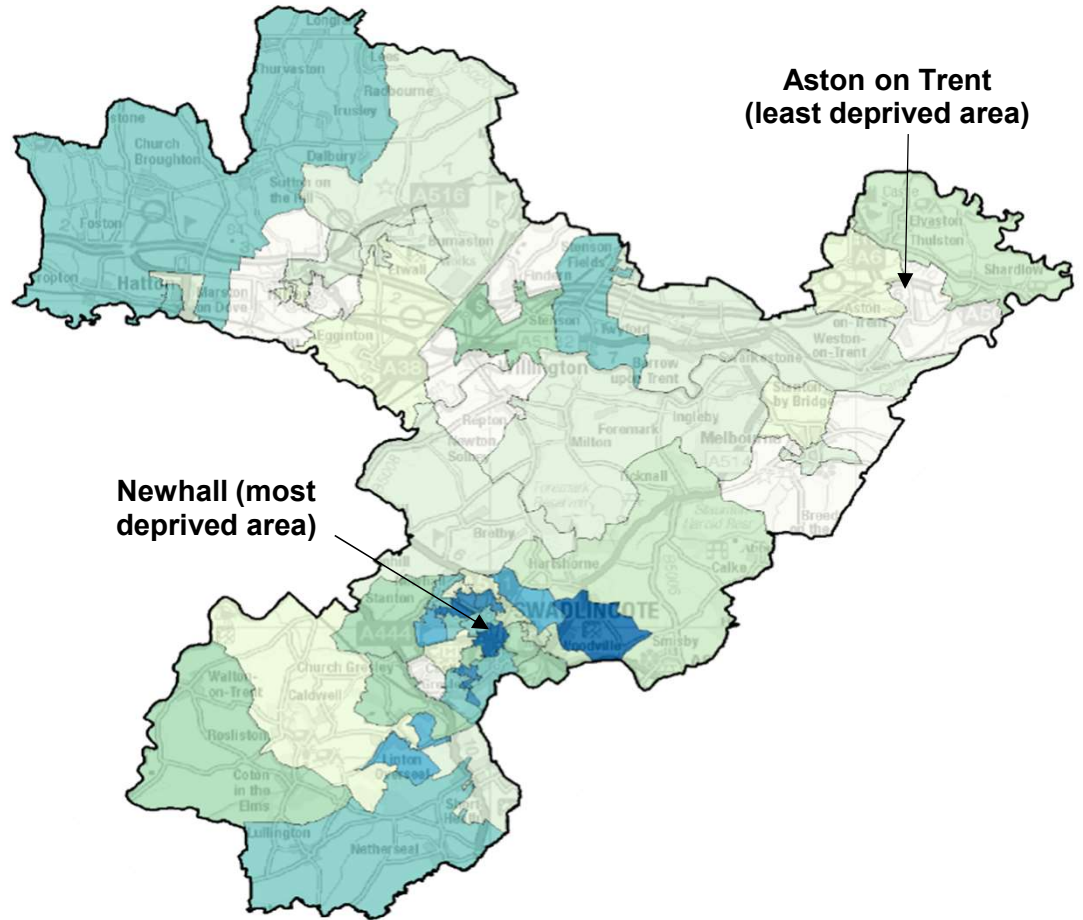

# Deprivation in South Derbyshire

South Derbyshire district contains towns such as Repton, Hatton, Melbourne and Swadlincote. 13% of Derbyshire's population live here, which is approximately 104,000 people.

© Crown copyright and database rights [2019]. Ordnance Survey [100023251].

Derbyshire's **2nd** most deprived district. Ranked 218 of 316 local authority districts.

**0** of 58 areas are in the most deprived 10% nationally, and **2** in the most deprived 20%.

**Worst ranked areas in South Derbyshire:**  
**1** - Newhall  
**2** - Swadlincote  
**3** - Goseley Dale

**Areas of concern:** (worsened since 2015)  
 - Swadlincote  
 - Stenson  
 - Hatton

## Deprivation by domain in South Derbyshire (areas in most deprived 20% nationally)