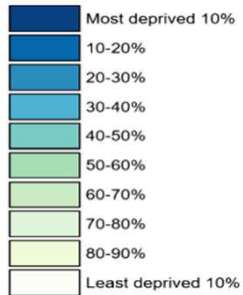

# Deprivation in South Derbyshire

South Derbyshire district contains towns such as Repton, Hatton, Melbourne and Swadlincote. 13% of Derbyshire's population live here, which is approximately 104,000 people.