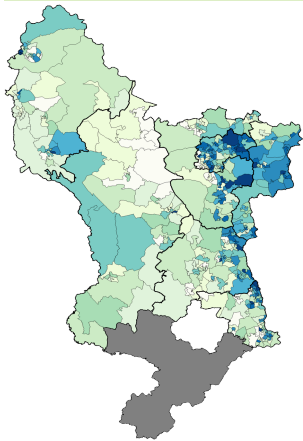

# Deprivation in South Derbyshire

South Derbyshire district contains towns such as Repton, Hatton, Melbourne and Swadlincote. 13% of Derbyshire's population live here, which is approximately 104,000 people.

© Crown copyright and database rights [2019]. Ordnance Survey [100023251].

Derbyshire's **2nd** most deprived district. Ranked 218 of 316 local authority districts.

**0** of 58 areas are in the most deprived 10% nationally, and **2** in the most deprived 20%.

**Worst ranked areas in South Derbyshire:**  
**1** - Newhall  
**2** - Swadlincote  
**3** - Goseley Dale

**Areas of concern:** (worsened since 2015)  
 - Swadlincote  
 - Stenson  
 - Hatton

## Deprivation by domain in South Derbyshire (areas in most deprived 20% nationally)