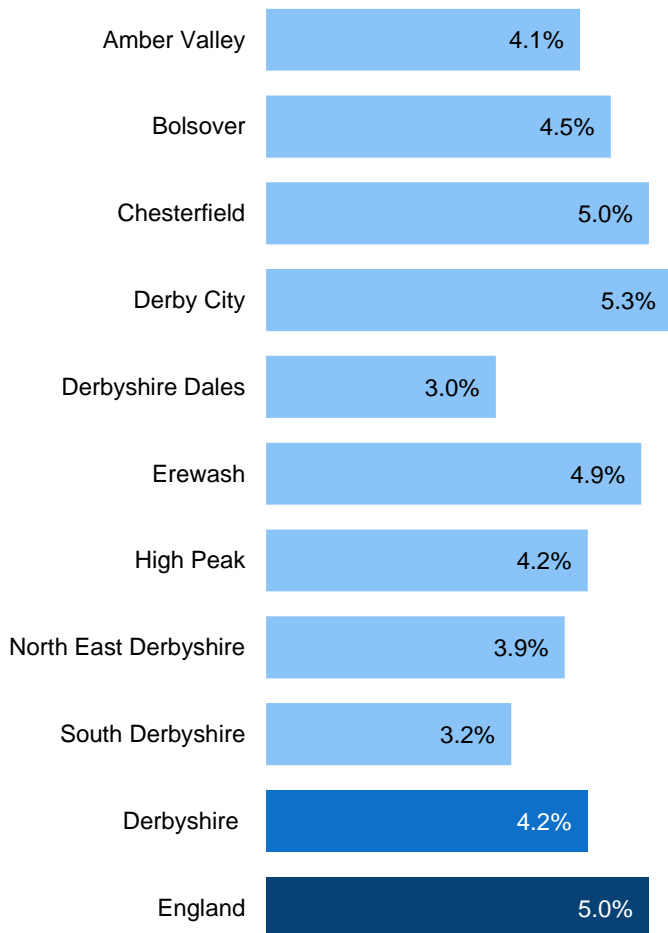

Unemployment in Derbyshire

4.2%

Claimant Count unemployment rate for Derbyshire in **April 2020**. This is equivalent to 20,305 people aged 16-64

This is lower than the England rate of **5.0%**

but an increase of **2.1%** since April 2019

5.6% of young people are unemployed in Derbyshire⁺

30.2% of all JSA claimants 16-64 have been unemployed for over 1 year*

*aged 16-64

* data available for JSA claimants only

Unemployment rate by local authority (%)

Unemployment rate by ward (%)

41 of Derbyshire's 174 wards unemployment rate is above the national average