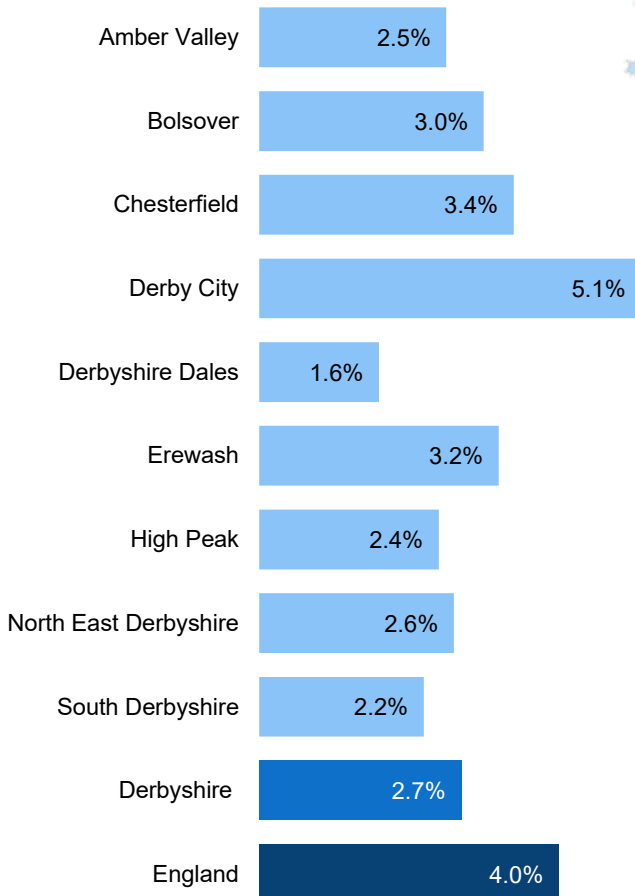

Unemployment in Derbyshire

2.7%

Claimant Count unemployment rate for Derbyshire in **April 2022**. This is equivalent to **13,065** people aged 16-64

This is lower than the England rate of **4.0%**

but a decrease of **-1.8%** since April 2021

3.2%

of young people are unemployed in Derbyshire⁺

55.4% of all JSA claimants 16-64 have been unemployed for over 1 year*

⁺aged 16-64

* data available for JSA claimants only

Unemployment rate by local authority (%)

Unemployment rate by ward (%)

18 of Derbyshire's 170 wards (2019) unemployment rate is above the national average

Key

© Crown copyright and database rights (2022)
Ordnance Survey Licence Number [100023251]