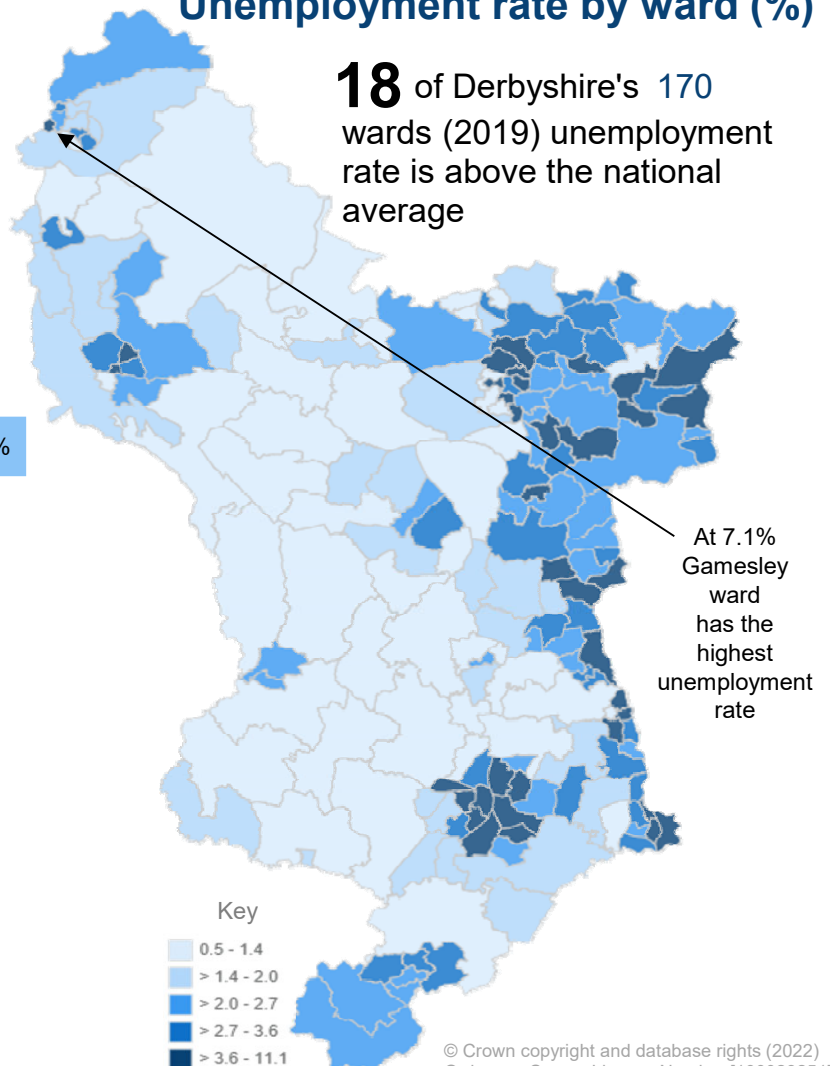

Unemployment in Derbyshire

2.7%

Claimant Count unemployment rate for Derbyshire in **April 2022**. This is equivalent to **13,065** people aged 16-64

This is lower than the England rate of **4.0%**

but a decrease of **-1.8%** since April 2021

3.2%

of young people are unemployed in Derbyshire⁺

55.4% of all JSA claimants 16-64 have been unemployed for over 1 year*

⁺aged 16-64

* data available for JSA claimants only

Unemployment rate by local authority (%)

Unemployment rate by ward (%)

18 of Derbyshire's 170 wards (2019) unemployment rate is above the national average

Key

© Crown copyright and database rights (2022)
Ordnance Survey Licence Number [100023251]