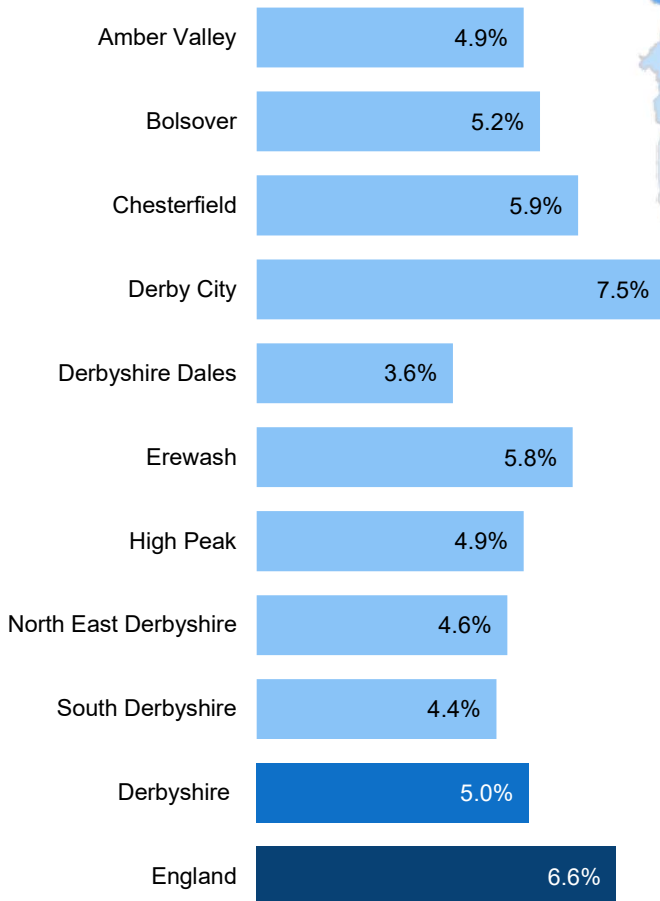

## 5.0%

Claimant Count unemployment rate for Derbyshire in August 2020.

This is equivalent to **24,260** people aged 16-64

This is lower than the England rate of **6.6%**

but an increase of **2.8%** since August 2019

## 7.1%

of young people are unemployed in Derbyshire<sup>+</sup>

25.1% of all JSA claimants 16-64 have been unemployed for over 1 year\*

<sup>+</sup>aged 16-64

\* data available for JSA claimants only

## Unemployment rate by local authority (%)

## Unemployment rate by ward (%)

**25** of Derbyshire's 174 wards unemployment rate is above the national average

© Crown copyright and database rights (2020)  
Ordnance Survey Licence Number [100023251]