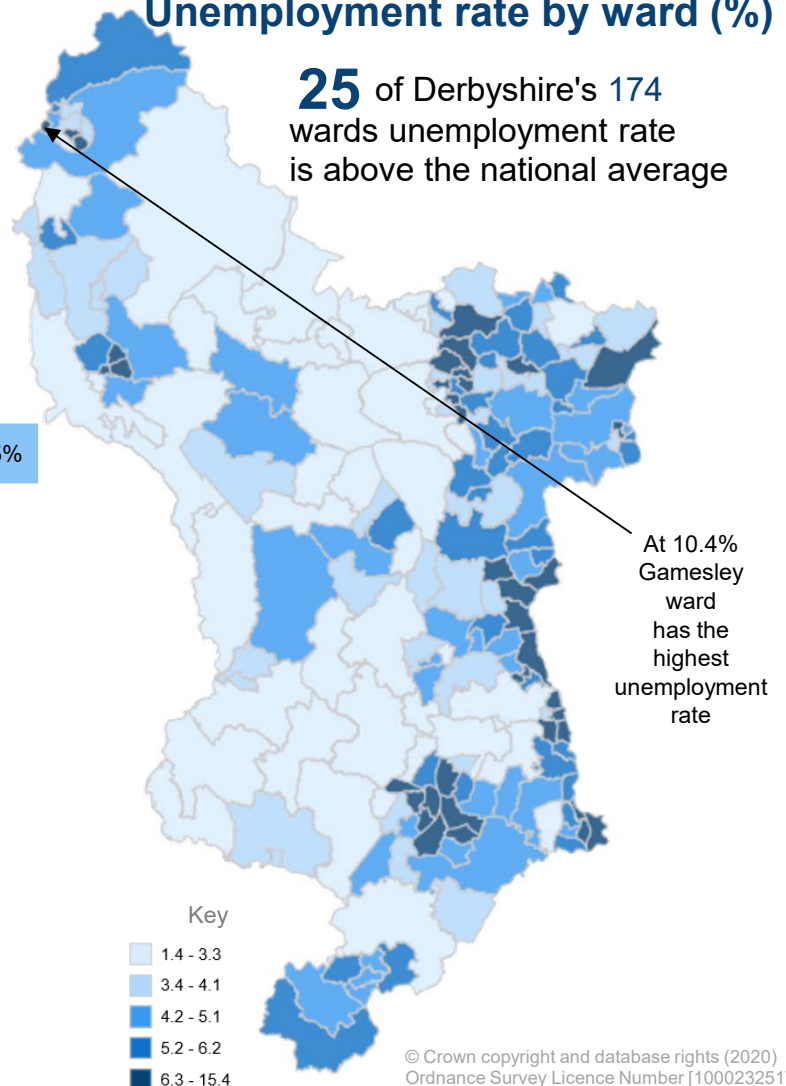

## 5.0%

Claimant Count unemployment rate for Derbyshire in August 2020.

This is equivalent to **24,260** people aged 16-64

This is lower than the England rate of **6.6%**

but an increase of **2.8%** since August 2019

## 7.1%

of young people are unemployed in Derbyshire<sup>+</sup>

25.1% of all JSA claimants 16-64 have been unemployed for over 1 year\*

<sup>+</sup>aged 16-64

\* data available for JSA claimants only

## Unemployment rate by local authority (%)

## Unemployment rate by ward (%)

**25** of Derbyshire's 174 wards unemployment rate is above the national average

© Crown copyright and database rights (2020)  
Ordnance Survey Licence Number [100023251]