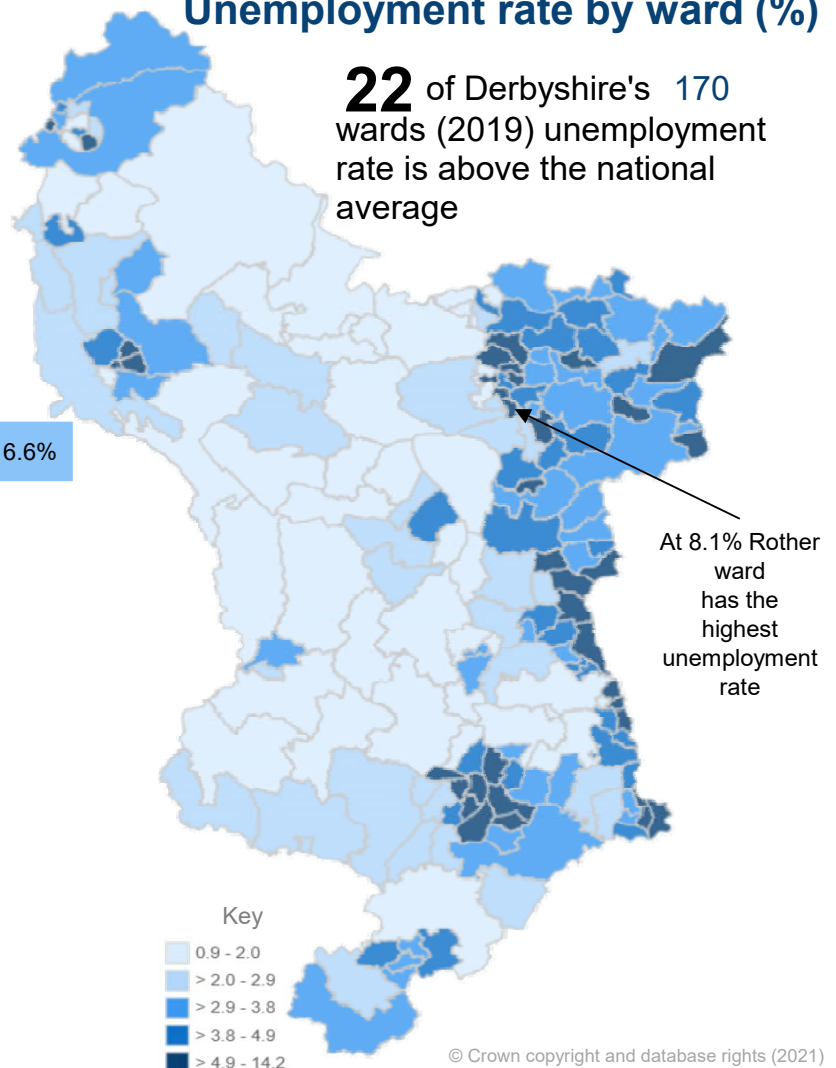

# Unemployment in Derbyshire

**3.6%**

Claimant Count unemployment rate for Derbyshire in August 2021. This is equivalent to 17,800 people aged 16-64

This is lower than the England rate of **5.3%**

but a decrease of **-1.3%** since August 2020

**4.8%** of young people are unemployed in Derbyshire<sup>+</sup>

47.9% of all JSA claimants 16-64 have been unemployed for over 1 year\*

<sup>+</sup>aged 16-64

\* data available for JSA claimants only

## Unemployment rate by local authority (%)

## Unemployment rate by ward (%)

**22** of Derbyshire's 170 wards (2019) unemployment rate is above the national average

© Crown copyright and database rights (2021)  
Ordnance Survey Licence Number [100023251]