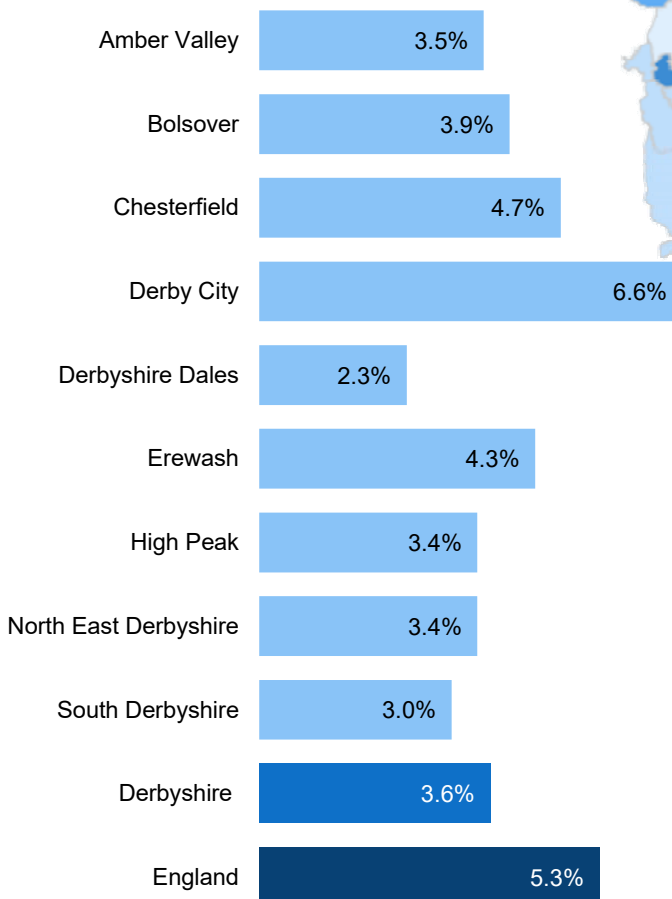

# Unemployment in Derbyshire

**3.6%**

Claimant Count unemployment rate for Derbyshire in August 2021. This is equivalent to 17,800 people aged 16-64

This is lower than the England rate of **5.3%**

but a decrease of **-1.3%** since August 2020

**4.8%** of young people are unemployed in Derbyshire<sup>+</sup>

47.9% of all JSA claimants 16-64 have been unemployed for over 1 year\*

<sup>+</sup>aged 16-64

\* data available for JSA claimants only

## Unemployment rate by local authority (%)

## Unemployment rate by ward (%)

**22** of Derbyshire's 170 wards (2019) unemployment rate is above the national average

© Crown copyright and database rights (2021)  
Ordnance Survey Licence Number [100023251]