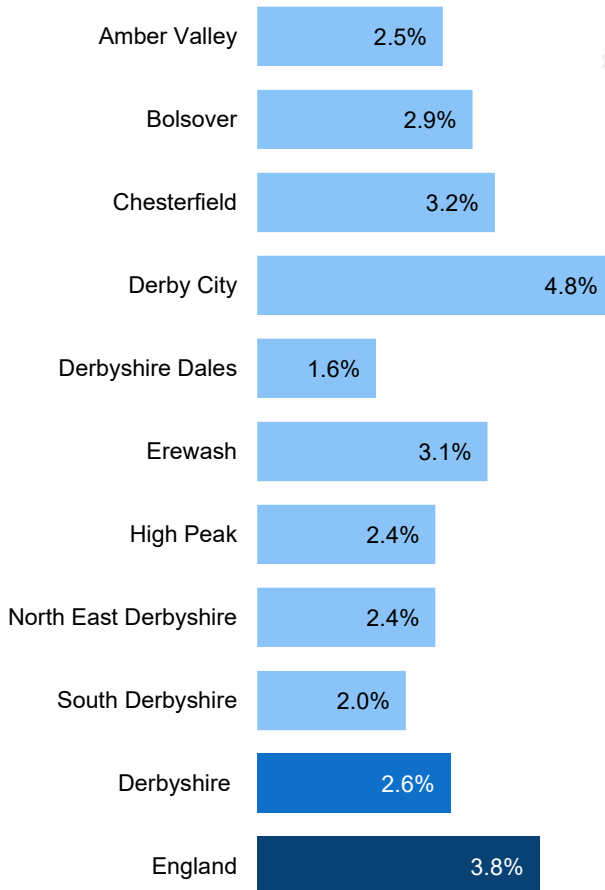

Unemployment in Derbyshire

2.6%

Claimant Count unemployment rate for Derbyshire in **August 2022**. This is equivalent to **12,630** people aged 16-64

This is lower than the England rate of **3.8%**

but a decrease of **-1.0%** since August 2021

3.3% of young people are unemployed in Derbyshire*

53.2% of all JSA claimants 16-64 have been unemployed for over 1 year*

*aged 16-64

* data available for JSA claimants only

Unemployment rate by local authority (%)

Unemployment rate by ward (%)

21 of Derbyshire's 170 wards (2019) unemployment rate is above the national average