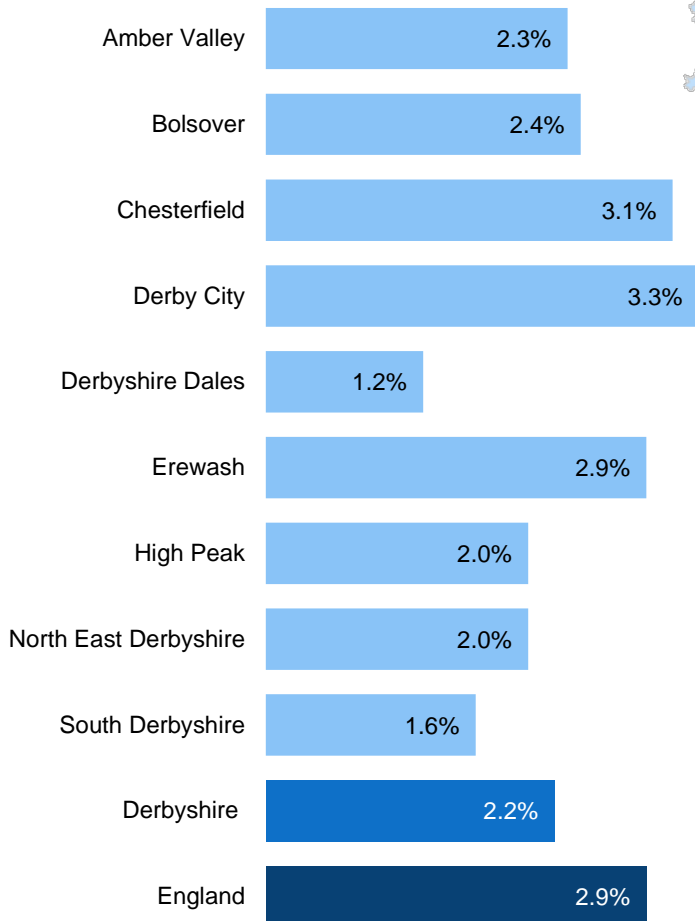

## 2.2%

Claimant Count unemployment rate for Derbyshire in **December 2019**. This is equivalent to 10,960 people aged 16-64

This is lower than the England rate of **2.9%**

but an increase of **0.4%** since December 2018

## 3.2%

of young people are unemployed in Derbyshire<sup>+</sup>

60.1% of all JSA claimants 16-64 have been unemployed for over 1 year\*

<sup>+</sup>aged 16-64

\* data available for JSA claimants only

## Unemployment rate by local authority (%)

## Unemployment rate by ward (%)

**39** of Derbyshire's 174 wards have an unemployment rate above the national rate

© Crown copyright and database rights (2019)  
Ordnance Survey Licence Number [100023251]