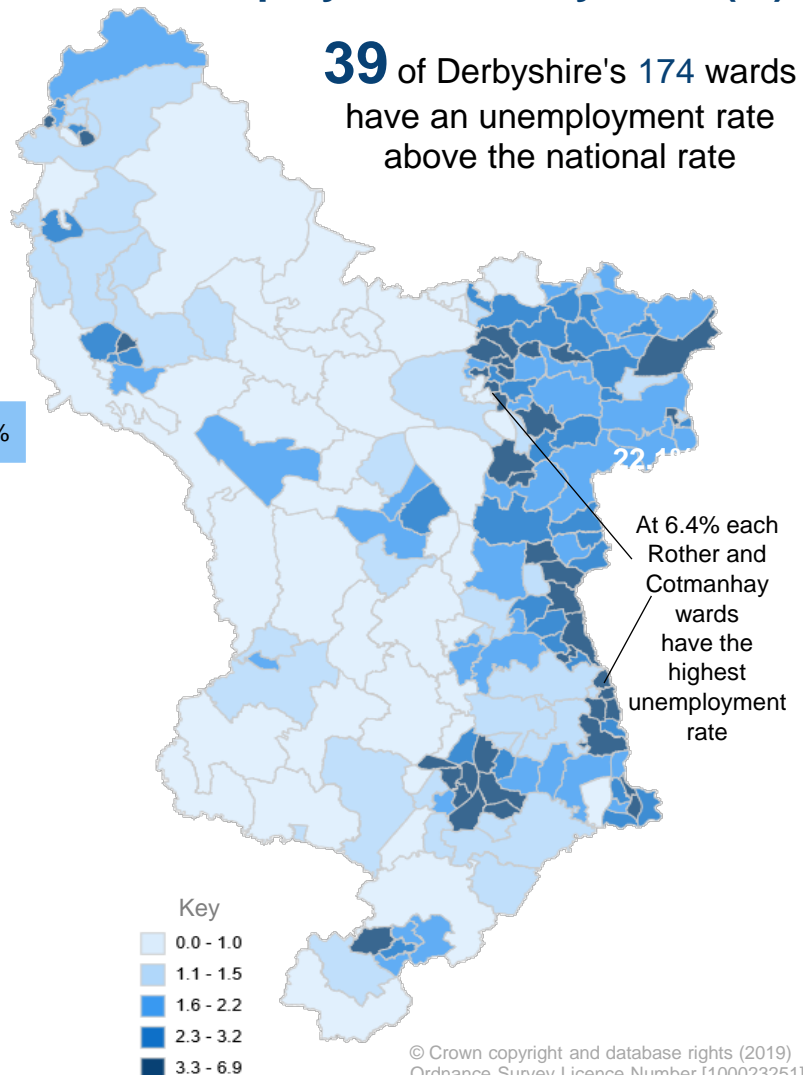

## 2.2%

Claimant Count unemployment rate for Derbyshire in **December 2019**. This is equivalent to 10,960 people aged 16-64

This is lower than the England rate of **2.9%**

but an increase of **0.4%** since December 2018

## 3.2%

of young people are unemployed in Derbyshire<sup>+</sup>

60.1% of all JSA claimants 16-64 have been unemployed for over 1 year\*

<sup>+</sup>aged 16-64

\* data available for JSA claimants only

## Unemployment rate by local authority (%)

## Unemployment rate by ward (%)

**39** of Derbyshire's 174 wards have an unemployment rate above the national rate

© Crown copyright and database rights (2019)  
Ordnance Survey Licence Number [100023251]