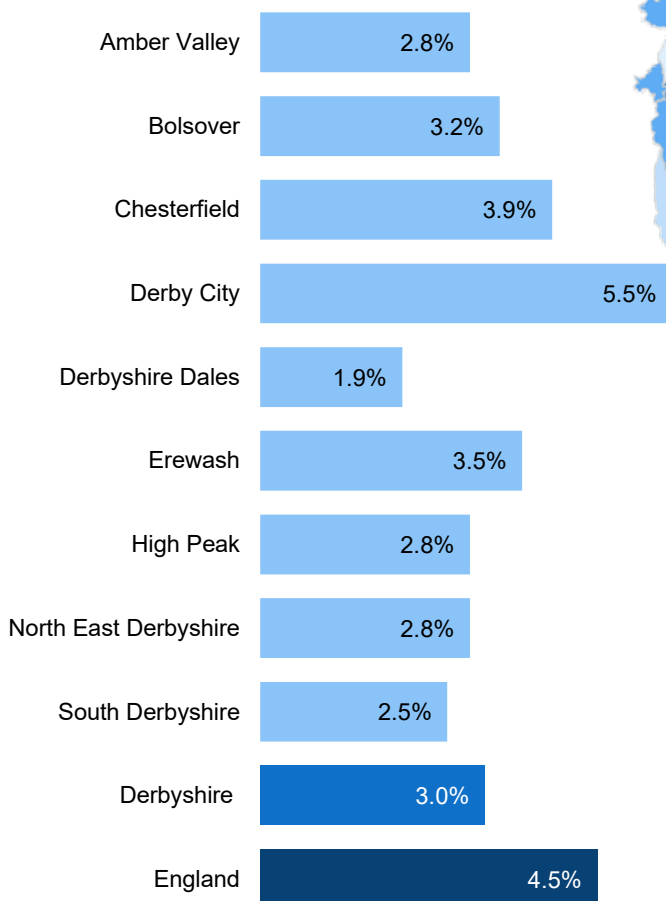

Unemployment in Derbyshire

3.0%

Claimant Count unemployment rate for Derbyshire in **December 2021**. This is equivalent to **14,665** people aged 16-64

This is lower than the England rate of **4.5%**

and a decrease of **-1.6%** since December 2020

3.8% of young people are unemployed in Derbyshire⁺

57.4% of all JSA claimants 16-64 have been unemployed for over 1 year*

⁺aged 16-64

* data available for JSA claimants only

Unemployment rate by local authority (%)

Unemployment rate by ward (%)

15 of Derbyshire's 170 wards (2019) unemployment rate is above the national average

© Crown copyright and database rights (2021)
Ordnance Survey Licence Number [100023251]