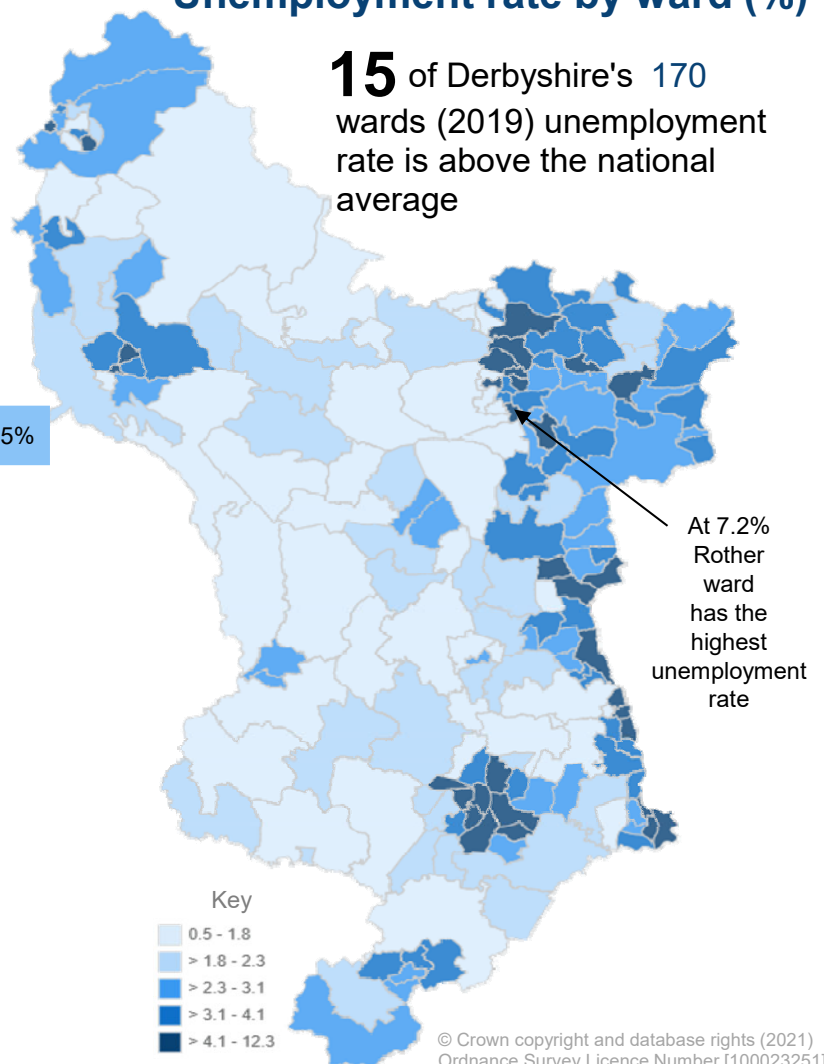

Unemployment in Derbyshire

3.0%

Claimant Count unemployment rate for Derbyshire in **December 2021**. This is equivalent to **14,665** people aged 16-64

This is lower than the England rate of **4.5%**

and a decrease of **-1.6%** since December 2020

3.8% of young people are unemployed in Derbyshire⁺

57.4% of all JSA claimants 16-64 have been unemployed for over 1 year*

⁺aged 16-64

* data available for JSA claimants only

Unemployment rate by local authority (%)

Unemployment rate by ward (%)

15 of Derbyshire's 170 wards (2019) unemployment rate is above the national average

© Crown copyright and database rights (2021)
Ordnance Survey Licence Number [100023251]