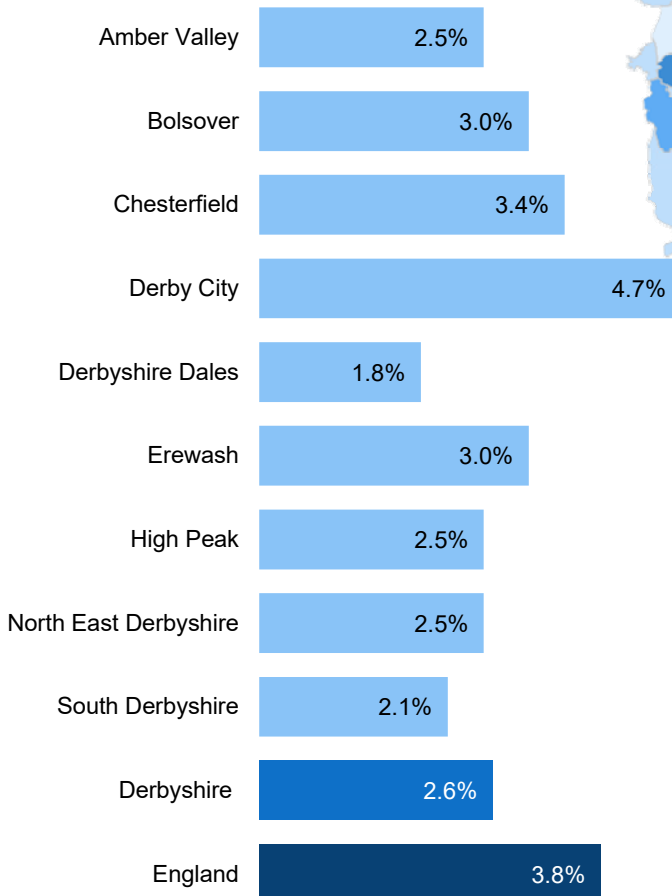

Unemployment in Derbyshire

2.6%

Claimant Count unemployment rate for Derbyshire in **December 2022**. This is equivalent to **12,865** people aged 16-64

This is lower than the England rate of **3.8%**

and a decrease of **-0.4%** since December 2021

3.5%

of young people are unemployed in Derbyshire⁺

47.5% of all JSA claimants 16-64 have been unemployed for over 1 year*

⁺aged 16-64

* data available for JSA claimants only

Unemployment rate by local authority (%)

Unemployment rate by ward (%)

24 of Derbyshire's 170 wards (2019) unemployment rate is above the national average

© Crown copyright and database rights (2023)
Ordnance Survey Licence Number [100023251]