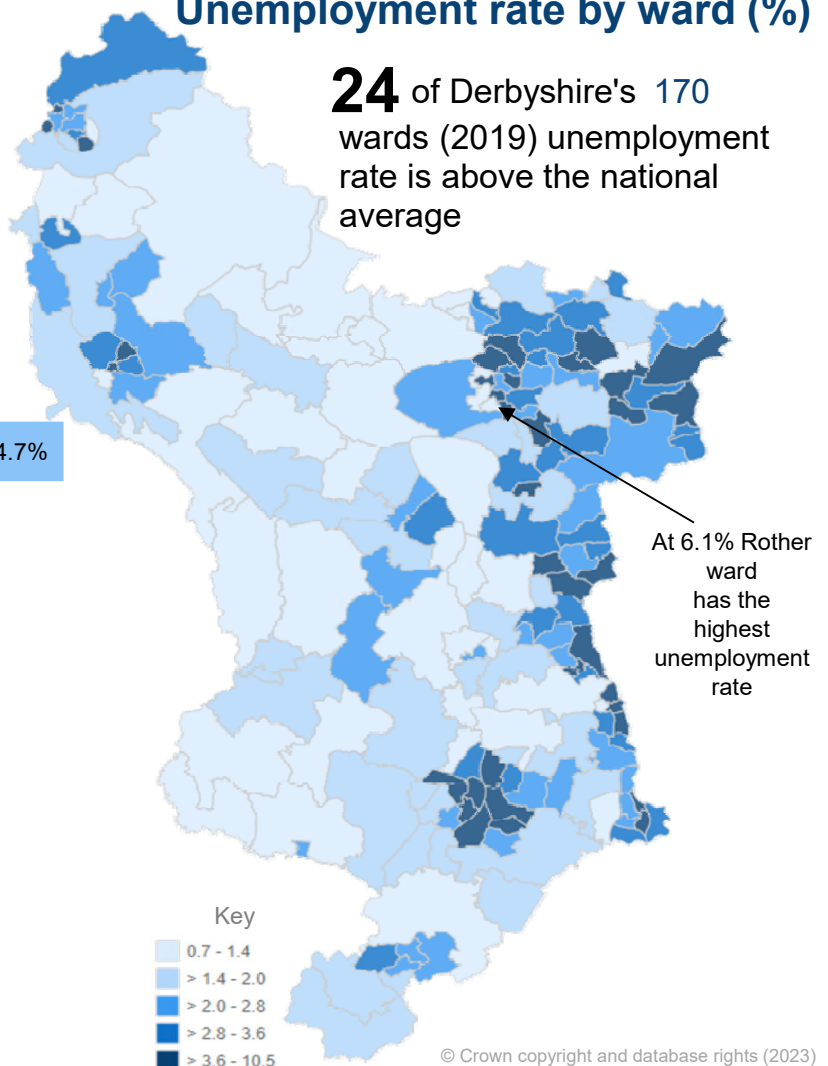

Unemployment in Derbyshire

2.6%

Claimant Count unemployment rate for Derbyshire in **December 2022**. This is equivalent to **12,865** people aged 16-64

This is lower than the England rate of **3.8%**

and a decrease of **-0.4%** since December 2021

3.5%

of young people are unemployed in Derbyshire⁺

47.5% of all JSA claimants 16-64 have been unemployed for over 1 year*

⁺aged 16-64

* data available for JSA claimants only

Unemployment rate by local authority (%)

Unemployment rate by ward (%)

24 of Derbyshire's 170 wards (2019) unemployment rate is above the national average

© Crown copyright and database rights (2023)
Ordnance Survey Licence Number [100023251]