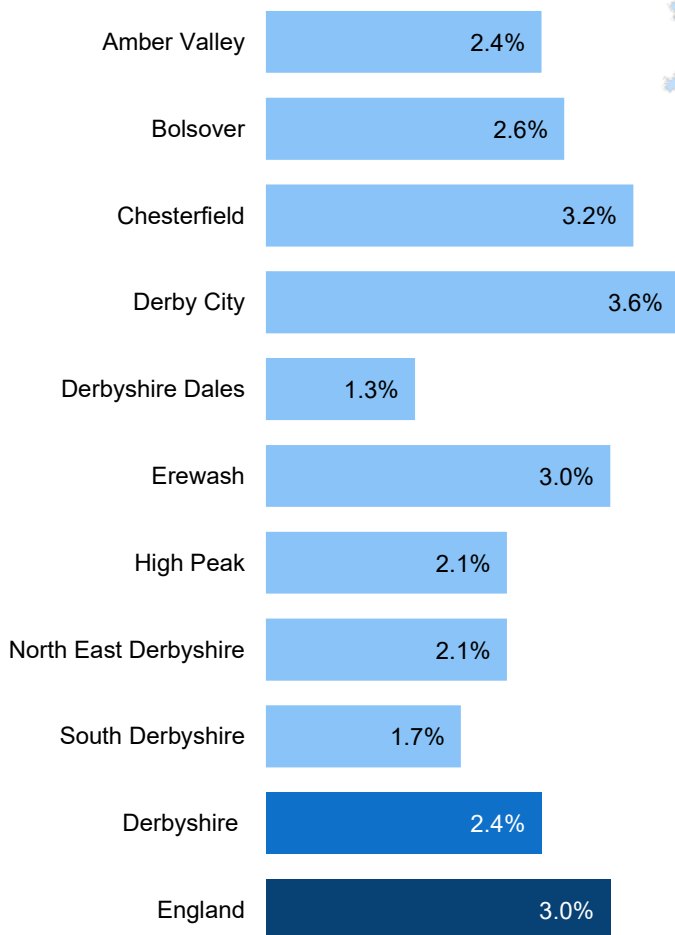

Unemployment in Derbyshire

2.4%

Claimant Count unemployment rate for Derbyshire in **February 2020**. This is equivalent to 11,510 people aged 16-64

This is lower than the England rate of **3.0%**

but an increase of **0.4%** since February 2019

3.3%

of young people are unemployed in Derbyshire⁺

54.9% of all JSA claimants 16-64 have been unemployed for over 1 year*

*aged 16-64

* data available for JSA claimants only

Unemployment rate by local authority (%)

Unemployment rate by ward (%)

40 of Derbyshire's 174 wards unemployment rate is above the national average

© Crown copyright and database rights (2020)
Ordnance Survey Licence Number [100023251]