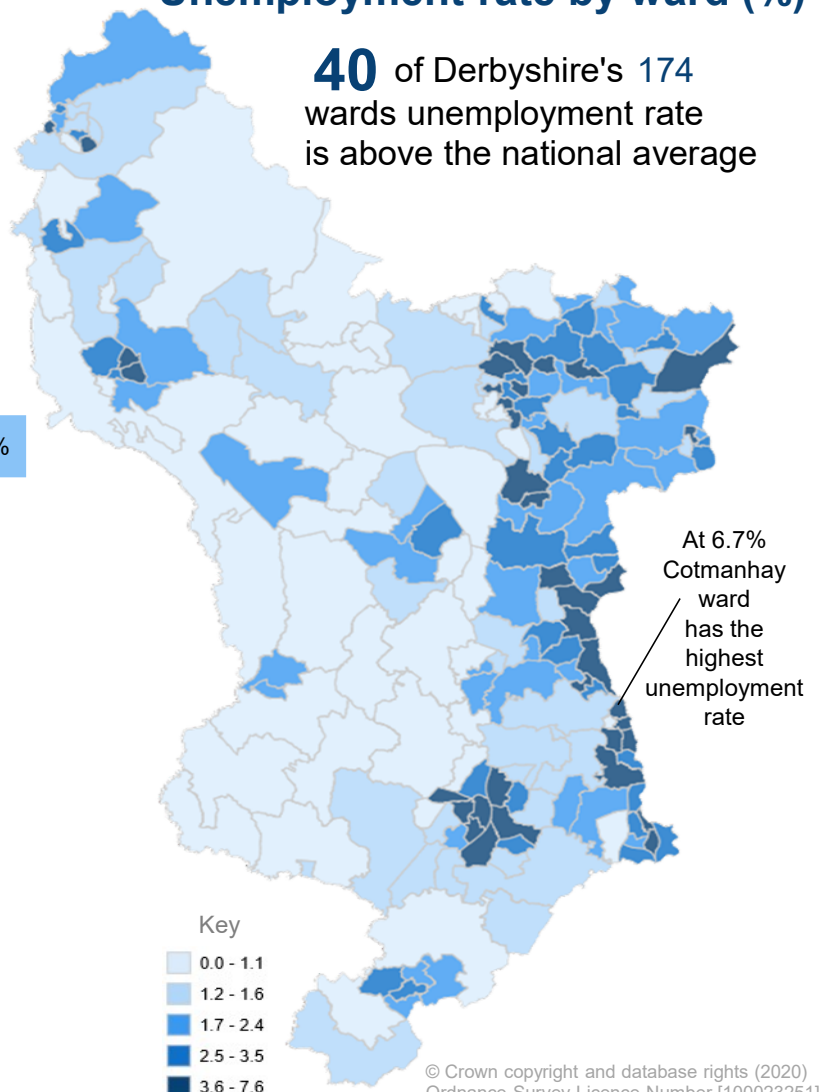

Unemployment in Derbyshire

2.4%

Claimant Count unemployment rate for Derbyshire in **February 2020**. This is equivalent to 11,510 people aged 16-64

This is lower than the England rate of **3.0%**

but an increase of **0.4%** since February 2019

3.3%

of young people are unemployed in Derbyshire⁺

54.9% of all JSA claimants 16-64 have been unemployed for over 1 year*

*aged 16-64

* data available for JSA claimants only

Unemployment rate by local authority (%)

Unemployment rate by ward (%)

40 of Derbyshire's 174 wards unemployment rate is above the national average

© Crown copyright and database rights (2020)
Ordnance Survey Licence Number [100023251]