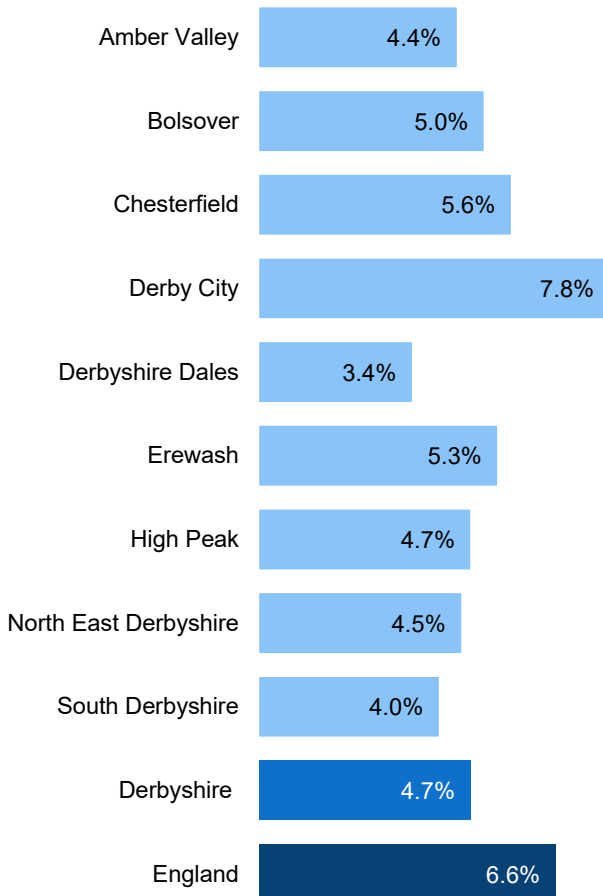

Unemployment in Derbyshire

4.7%

Claimant Count unemployment rate for Derbyshire in **February 2021**. This is equivalent to **22,905** people aged 16-64

This is lower than the England rate of **6.6%**

but an increase of **2.3%** since February 2020

6.6%

of young people are unemployed in Derbyshire⁺

29.9% of all JSA claimants 16-64 have been unemployed for over 1 year*

⁺aged 16-64

* data available for JSA claimants only

Unemployment rate by local authority (%)

Unemployment rate by ward (%)

22 of Derbyshire's 174 wards (2015) unemployment rate is above the national

© Crown copyright and database rights (2021)
Ordnance Survey Licence Number [100023251]