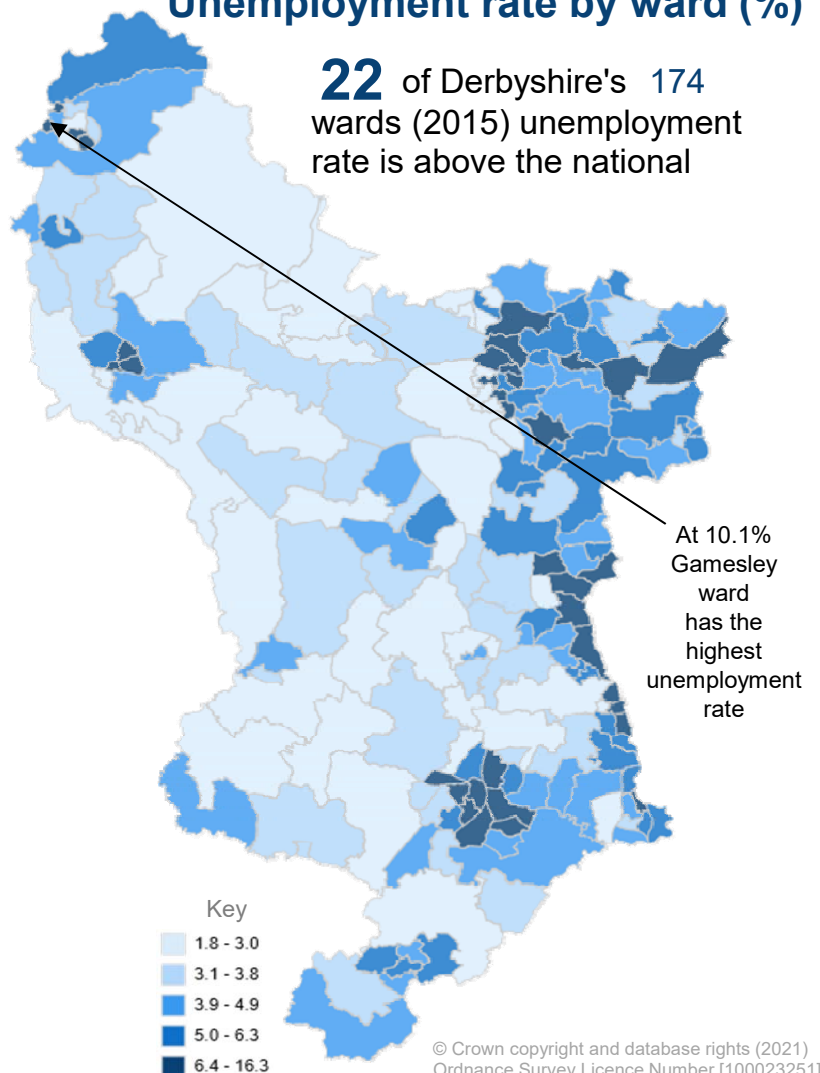

Unemployment in Derbyshire

4.7%

Claimant Count unemployment rate for Derbyshire in **February 2021**. This is equivalent to **22,905** people aged 16-64

This is lower than the England rate of **6.6%**

but an increase of **2.3%** since February 2020

6.6%

of young people are unemployed in Derbyshire⁺

29.9% of all JSA claimants 16-64 have been unemployed for over 1 year*

⁺aged 16-64

* data available for JSA claimants only

Unemployment rate by local authority (%)

Unemployment rate by ward (%)

22 of Derbyshire's 174 wards (2015) unemployment rate is above the national

© Crown copyright and database rights (2021)
Ordnance Survey Licence Number [100023251]