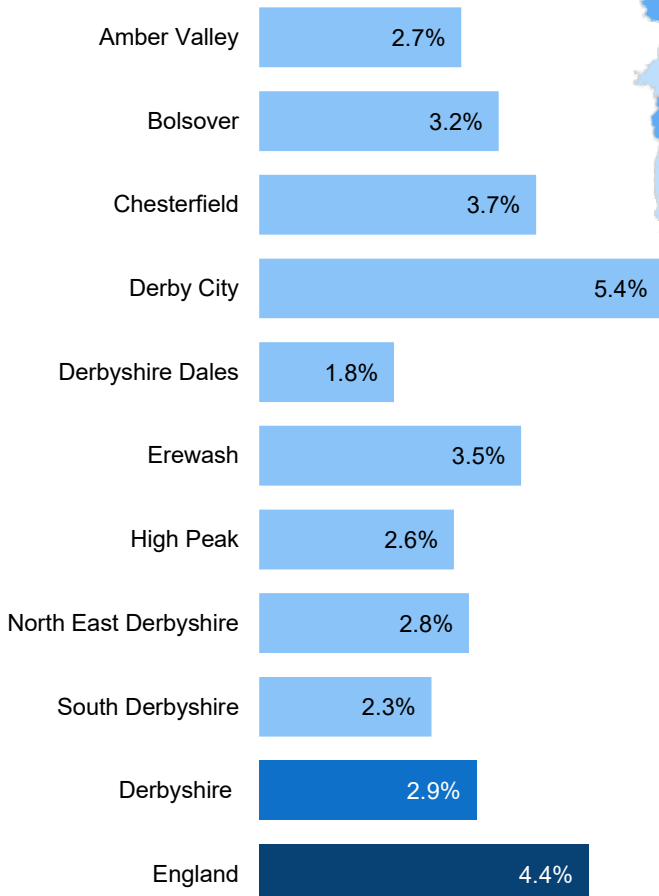

Unemployment in Derbyshire

2.9%

Claimant Count unemployment rate for Derbyshire in February 2022. This is equivalent to **14,085** people aged 16-64

This is lower than the England rate of **4.4%**

but a decrease of **-1.8%** since February 2021

3.5%

of young people are unemployed in Derbyshire⁺

56.4% of all JSA claimants 16-64 have been unemployed for over 1 year*

⁺aged 16-64

* data available for JSA claimants only

Unemployment rate by local authority (%)

Unemployment rate by ward (%)

19 of Derbyshire's 170 wards (2019) unemployment rate is above the national average

© Crown copyright and database rights (2022)
Ordnance Survey Licence Number [100023251]