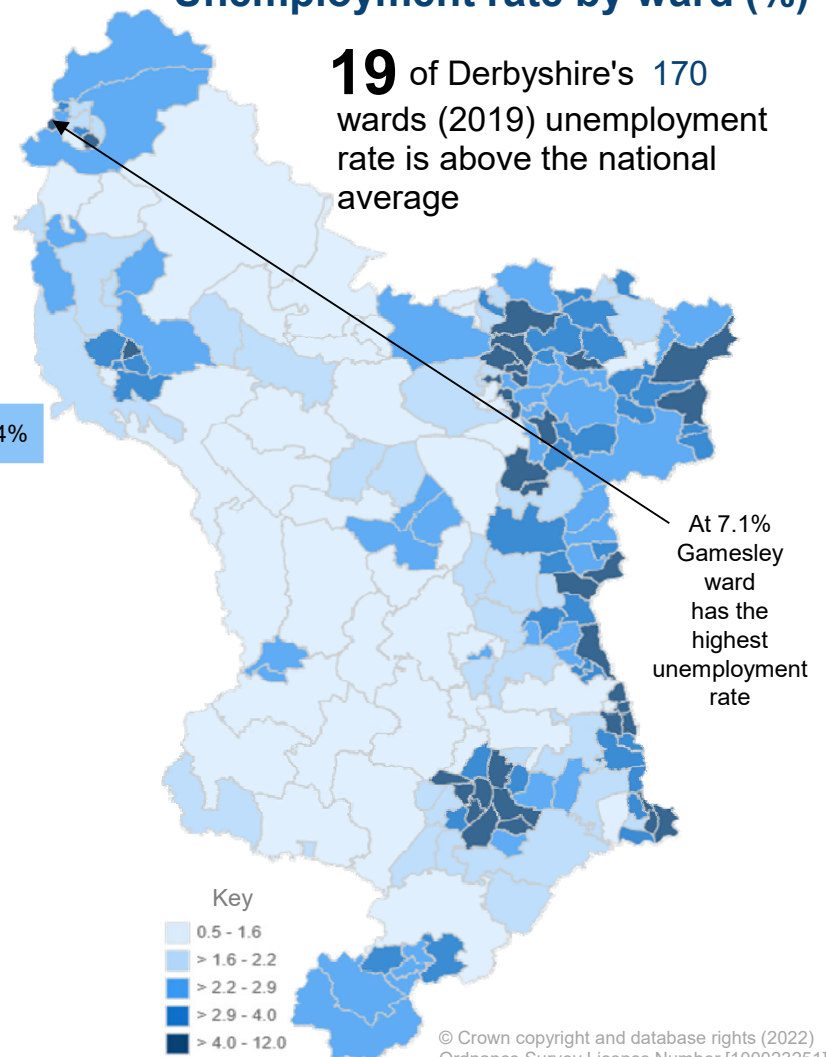

Unemployment in Derbyshire

2.9%

Claimant Count unemployment rate for Derbyshire in February 2022. This is equivalent to **14,085** people aged 16-64

This is lower than the England rate of **4.4%**

but a decrease of **-1.8%** since February 2021

3.5%

of young people are unemployed in Derbyshire⁺

56.4% of all JSA claimants 16-64 have been unemployed for over 1 year*

⁺aged 16-64

* data available for JSA claimants only

Unemployment rate by local authority (%)

Unemployment rate by ward (%)

19 of Derbyshire's 170 wards (2019) unemployment rate is above the national average

© Crown copyright and database rights (2022)
Ordnance Survey Licence Number [100023251]