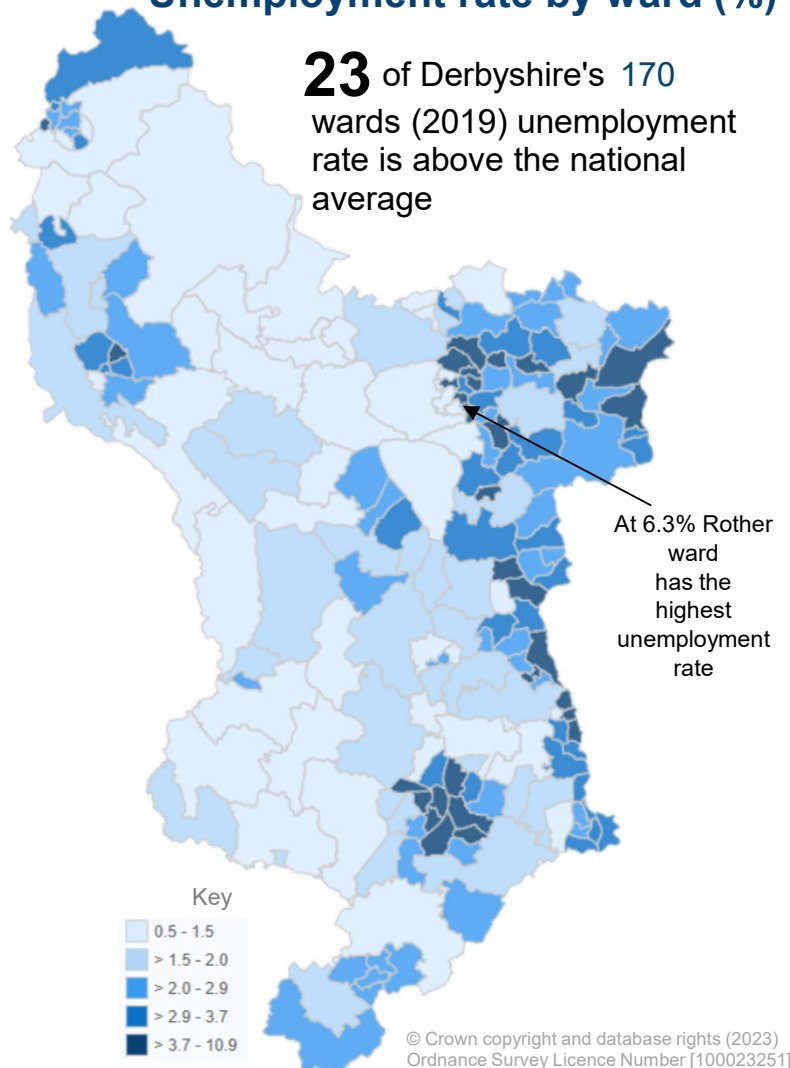

Unemployment in Derbyshire

2.7%

Claimant Count unemployment rate for Derbyshire in **February 2023**. This is equivalent to **13,115** people aged 16-64

This is lower than the England rate of **3.7%**

but a decrease of **-0.2%** since February 2022

3.8%

of young people are unemployed in Derbyshire⁺

41.2% of all JSA claimants 16-64 have been unemployed for over 1 year*

*aged 16-64

* data available for JSA claimants only

Unemployment rate by local authority (%)

Unemployment rate by ward (%)

23 of Derbyshire's 170 wards (2019) unemployment rate is above the national average

© Crown copyright and database rights (2023)
Ordnance Survey Licence Number [100023251]