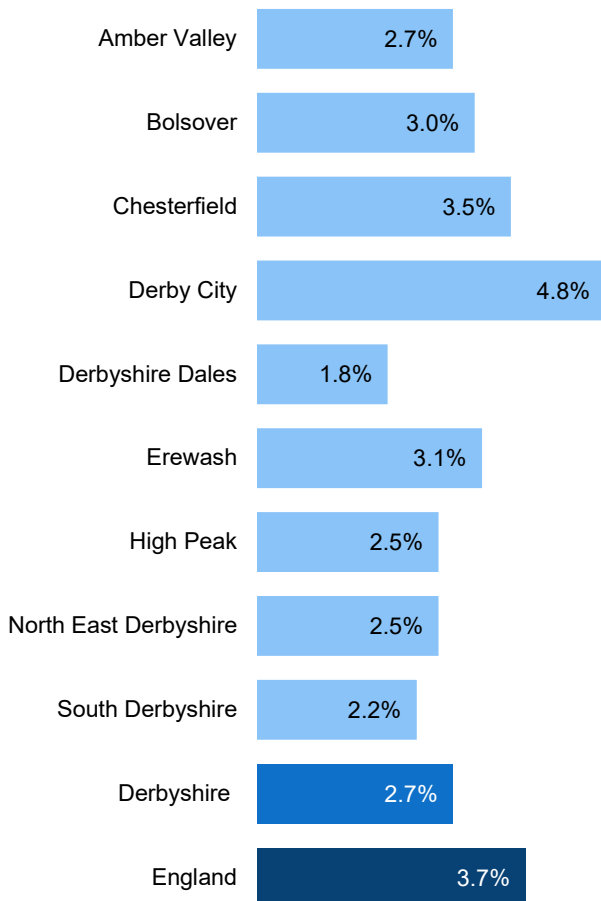

Unemployment in Derbyshire

2.7%

Claimant Count unemployment rate for Derbyshire in **February 2023**. This is equivalent to **13,115** people aged 16-64

This is lower than the England rate of **3.7%**

but a decrease of **-0.2%** since February 2022

3.8%

of young people are unemployed in Derbyshire⁺

41.2% of all JSA claimants 16-64 have been unemployed for over 1 year*

*aged 16-64

* data available for JSA claimants only

Unemployment rate by local authority (%)

Unemployment rate by ward (%)

23 of Derbyshire's 170 wards (2019) unemployment rate is above the national average

© Crown copyright and database rights (2023)
Ordnance Survey Licence Number [100023251]