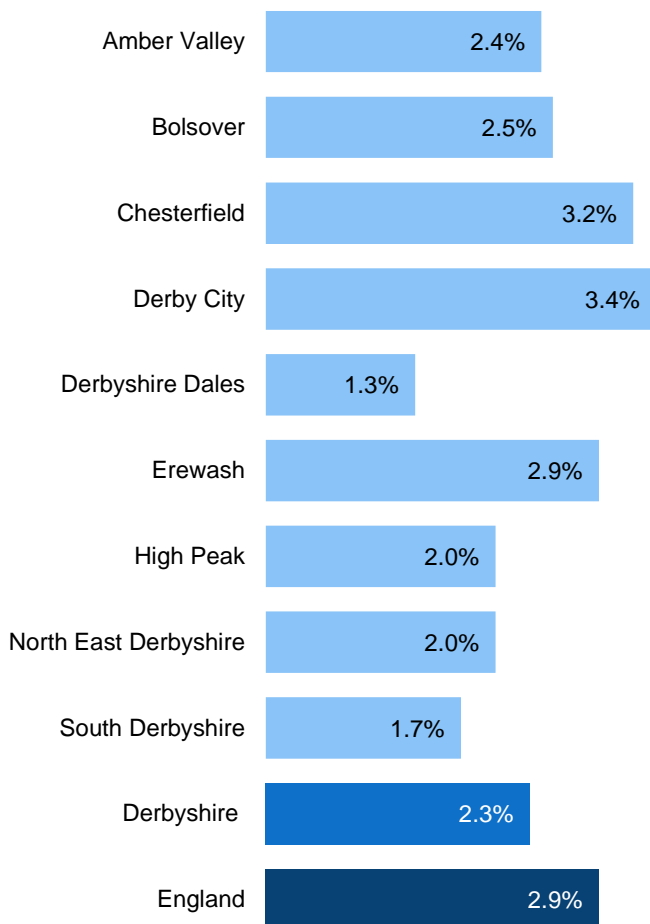

# 2.3%

Claimant Count unemployment rate for Derbyshire in **January 2020**. This is equivalent to 11,215 people aged 16-64

This is lower than the England rate of **2.9%**

but an increase of **0.5%** since January 2019

# 3.2%

of young people are unemployed in Derbyshire<sup>+</sup>

58.3% of all JSA claimants 16-64 have been unemployed for over 1 year\*

<sup>+</sup>aged 16-64

\* data available for JSA claimants only

## Unemployment rate by local authority (%)