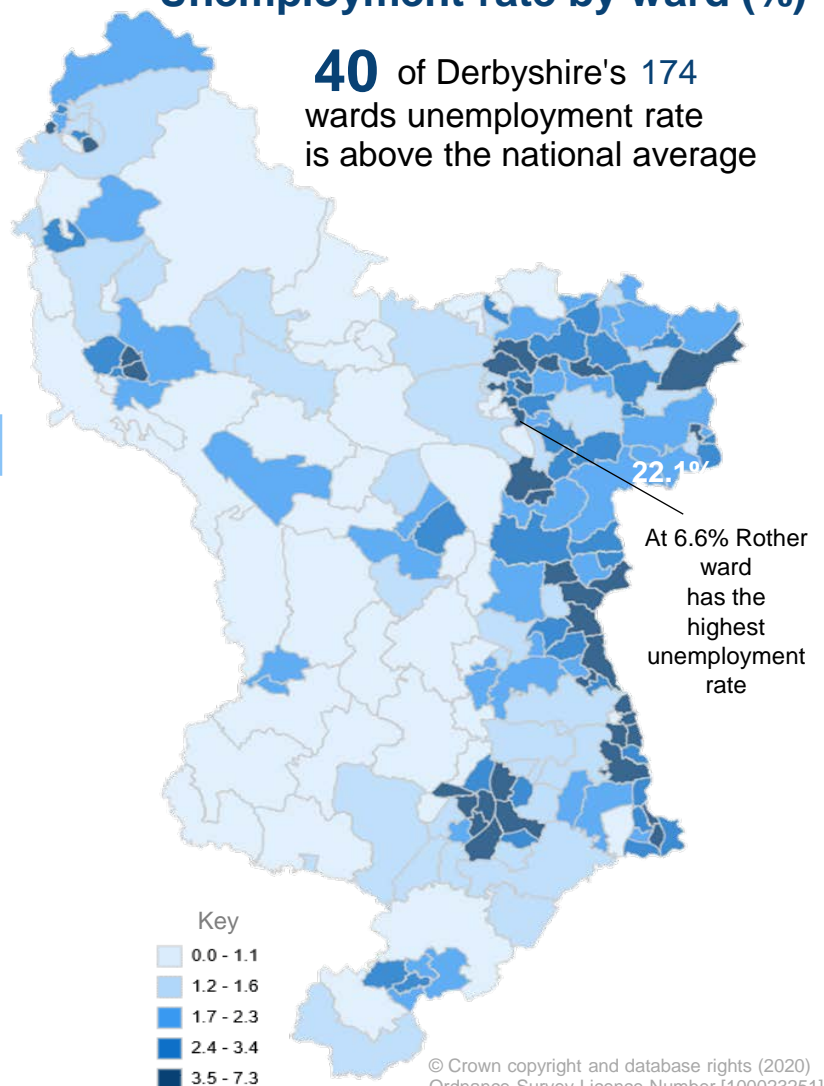

Unemployment rate by ward (%)

40 of Derbyshire's 174 wards unemployment rate is above the national average

© Crown copyright and database rights (2020)
Ordnance Survey Licence Number [100023251]