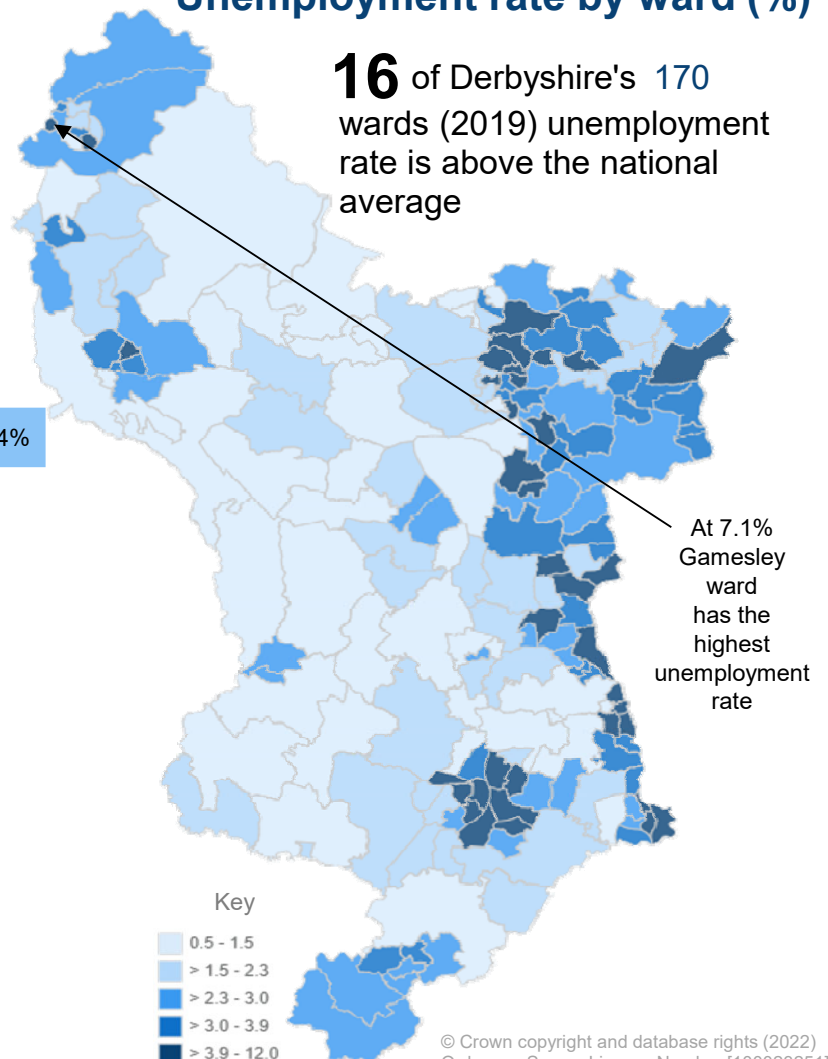

Unemployment in Derbyshire

2.9%

Claimant Count unemployment rate for Derbyshire in **January 2022**. This is equivalent to **14,120** people aged 16-64

This is lower than the England rate of **4.4%**

but a decrease of **-1.5%** since January 2021

3.5%

of young people are unemployed in Derbyshire⁺

55.6% of all JSA claimants 16-64 have been unemployed for over 1 year*

⁺aged 16-64

* data available for JSA claimants only

Unemployment rate by local authority (%)

Unemployment rate by ward (%)

16 of Derbyshire's 170 wards (2019) unemployment rate is above the national average

© Crown copyright and database rights (2022)
Ordnance Survey Licence Number [100023251]