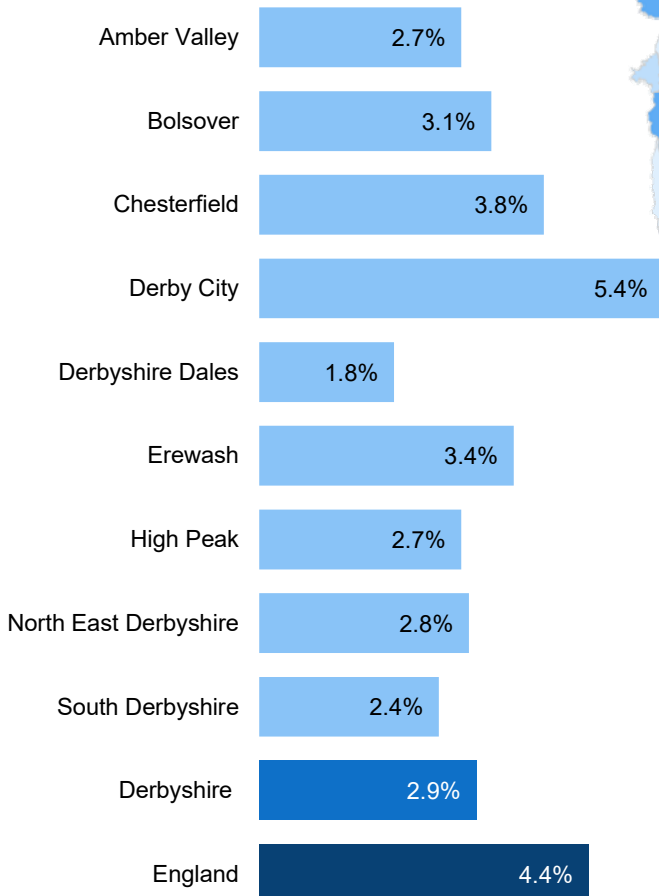

Unemployment in Derbyshire

2.9%

Claimant Count unemployment rate for Derbyshire in **January 2022**. This is equivalent to **14,120** people aged 16-64

This is lower than the England rate of **4.4%**

but a decrease of **-1.5%** since January 2021

3.5%

of young people are unemployed in Derbyshire⁺

55.6% of all JSA claimants 16-64 have been unemployed for over 1 year*

⁺aged 16-64

* data available for JSA claimants only

Unemployment rate by local authority (%)

Unemployment rate by ward (%)

16 of Derbyshire's 170 wards (2019) unemployment rate is above the national average

© Crown copyright and database rights (2022)
Ordnance Survey Licence Number [100023251]