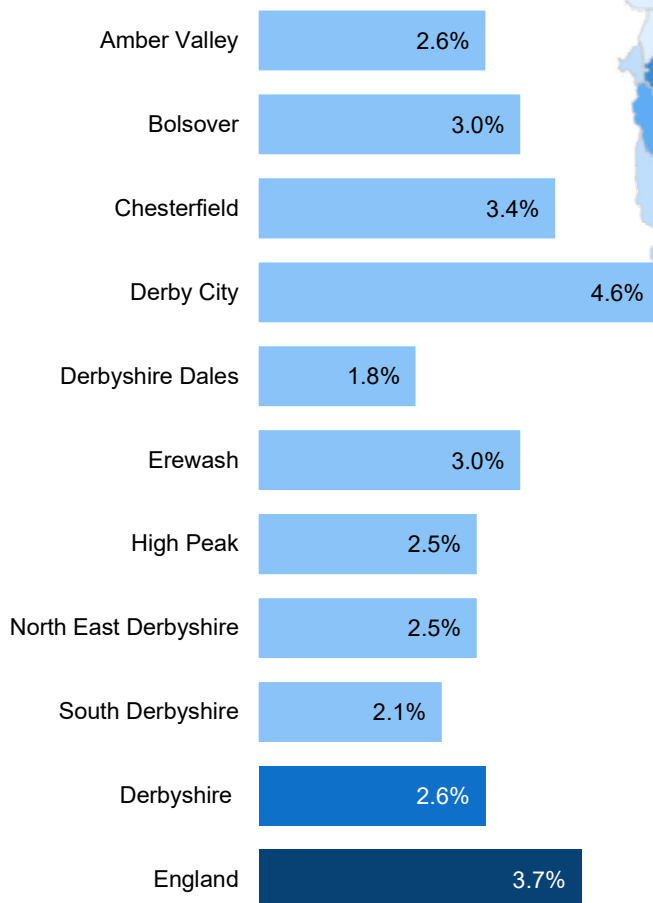

Unemployment in Derbyshire

2.6%

Claimant Count unemployment rate for Derbyshire in **January 2023**. This is equivalent to **12,845** people aged 16-64

This is lower than the England rate of **3.7%**

but a decrease of **-0.3%** since January 2022

3.6%

of young people are unemployed in Derbyshire⁺

44.1% of all JSA claimants 16-64 have been unemployed for over 1 year*

⁺aged 16-64

* data available for JSA claimants only

Unemployment rate by local authority (%)

Unemployment rate by ward (%)

22 of Derbyshire's 170 wards (2019) unemployment rate is above the national average

© Crown copyright and database rights (2023)
Ordnance Survey Licence Number [100023251]