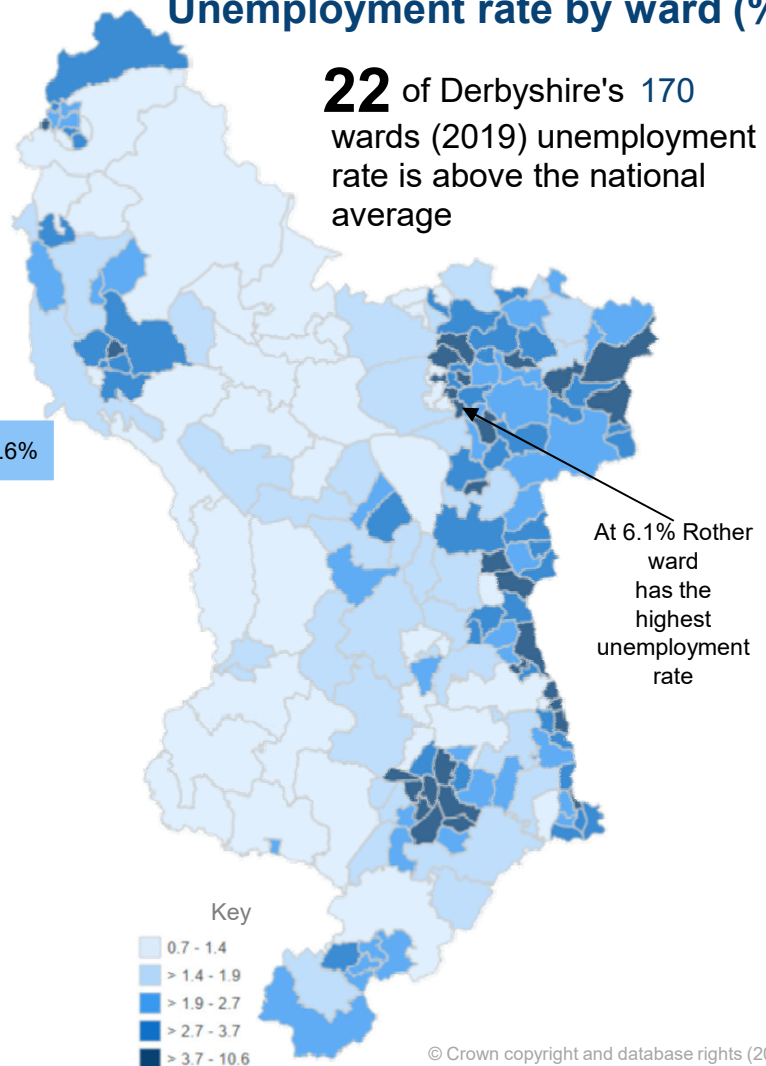

Unemployment in Derbyshire

2.6%

Claimant Count unemployment rate for Derbyshire in **January 2023**. This is equivalent to **12,845** people aged 16-64

This is lower than the England rate of **3.7%**

but a decrease of **-0.3%** since January 2022

3.6%

of young people are unemployed in Derbyshire⁺

44.1% of all JSA claimants 16-64 have been unemployed for over 1 year*

⁺aged 16-64

* data available for JSA claimants only

Unemployment rate by local authority (%)

Unemployment rate by ward (%)

22 of Derbyshire's 170 wards (2019) unemployment rate is above the national average

© Crown copyright and database rights (2023)
Ordnance Survey Licence Number [100023251]