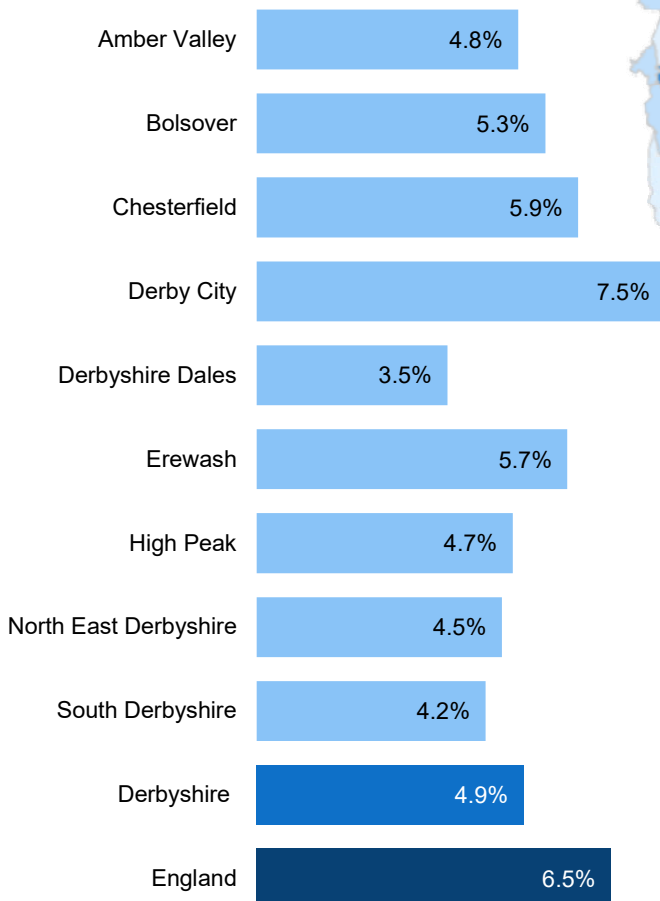

Unemployment in Derbyshire

4.9%

Claimant Count unemployment rate for Derbyshire in July 2020.

This is equivalent to **23,930** people aged 16-64

This is lower than the England rate of **6.5%**

but an increase of **2.7%** since July 2019

7.2%

of young people are unemployed in Derbyshire⁺

25.9% of all JSA claimants 16-64 have been unemployed for over 1 year*

⁺aged 16-64

* data available for JSA claimants only

Unemployment rate by local authority (%)

Unemployment rate by ward (%)

26 of Derbyshire's 174 wards unemployment rate is above the national average

© Crown copyright and database rights (2020)
Ordnance Survey Licence Number [100023251]