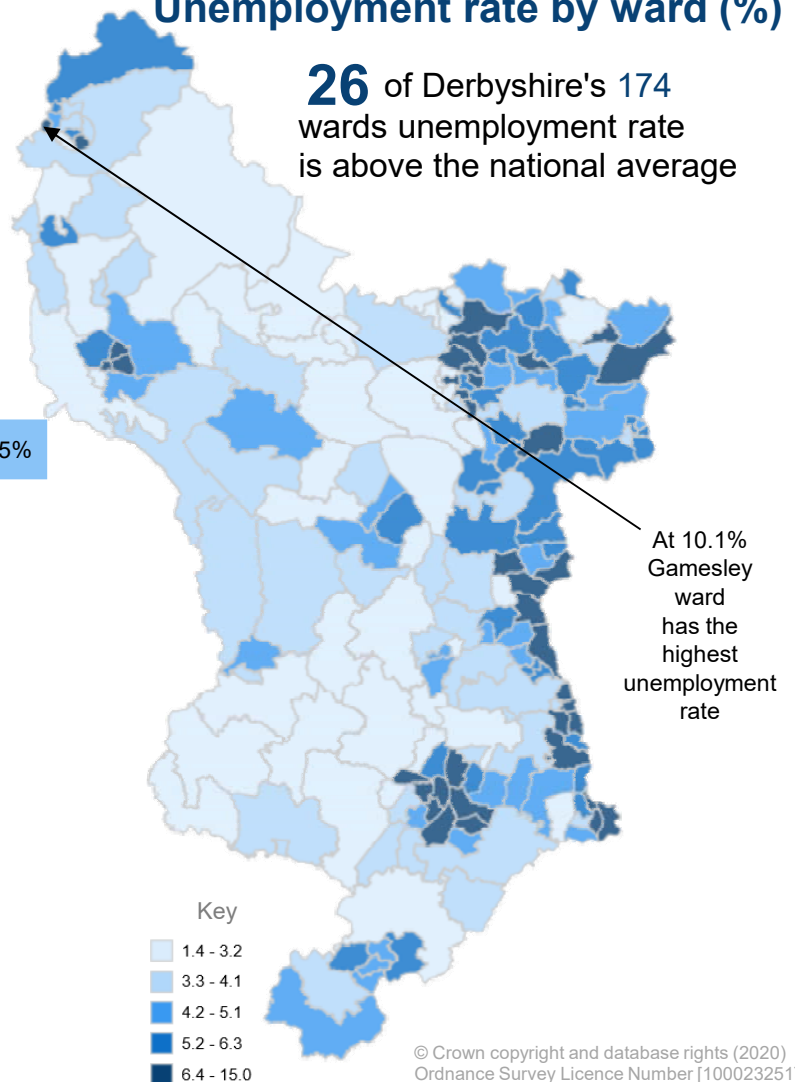

Unemployment in Derbyshire

4.9%

Claimant Count unemployment rate for Derbyshire in July 2020.

This is equivalent to **23,930** people aged 16-64

This is lower than the England rate of **6.5%**

but an increase of **2.7%** since July 2019

7.2%

of young people are unemployed in Derbyshire⁺

25.9% of all JSA claimants 16-64 have been unemployed for over 1 year*

⁺aged 16-64

* data available for JSA claimants only

Unemployment rate by local authority (%)

Unemployment rate by ward (%)

26 of Derbyshire's 174 wards unemployment rate is above the national average

© Crown copyright and database rights (2020)
Ordnance Survey Licence Number [100023251]