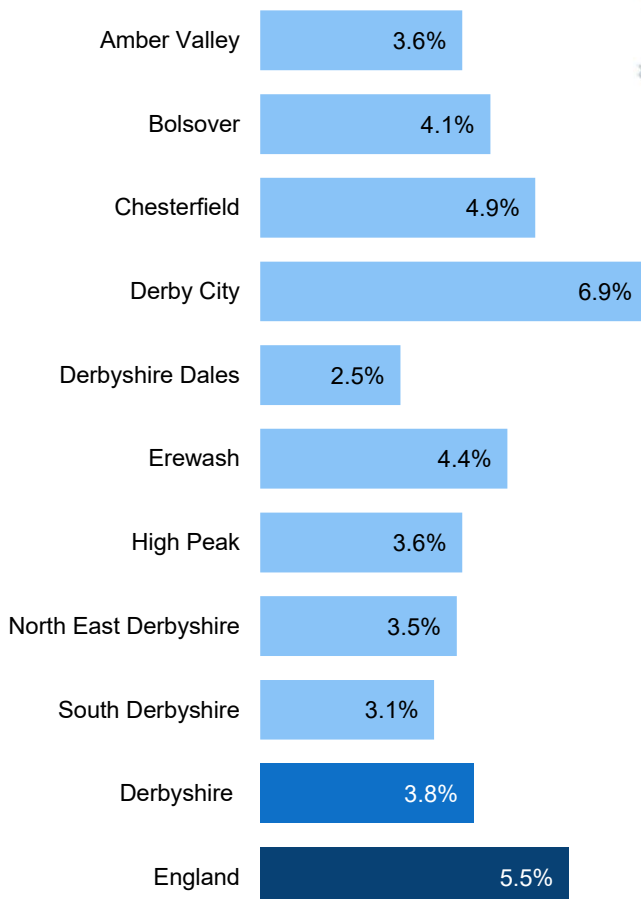

Unemployment in Derbyshire

3.8%

Claimant Count unemployment rate for Derbyshire in July 2021. This is equivalent to **18,485** people aged 16-64

This is lower than the England rate of **5.5%**

and a decrease of **-1.1%** since July 2020

5.1%

of young people are unemployed in Derbyshire⁺

46% of all JSA claimants 16-64 have been unemployed for over 1 year*

⁺aged 16-64

* data available for JSA claimants only

Unemployment rate by local authority (%)

Unemployment rate by ward (%)

19 of Derbyshire's 170 wards (2019) unemployment rate is above the national

© Crown copyright and database rights (2021)
Ordnance Survey Licence Number [100023251]