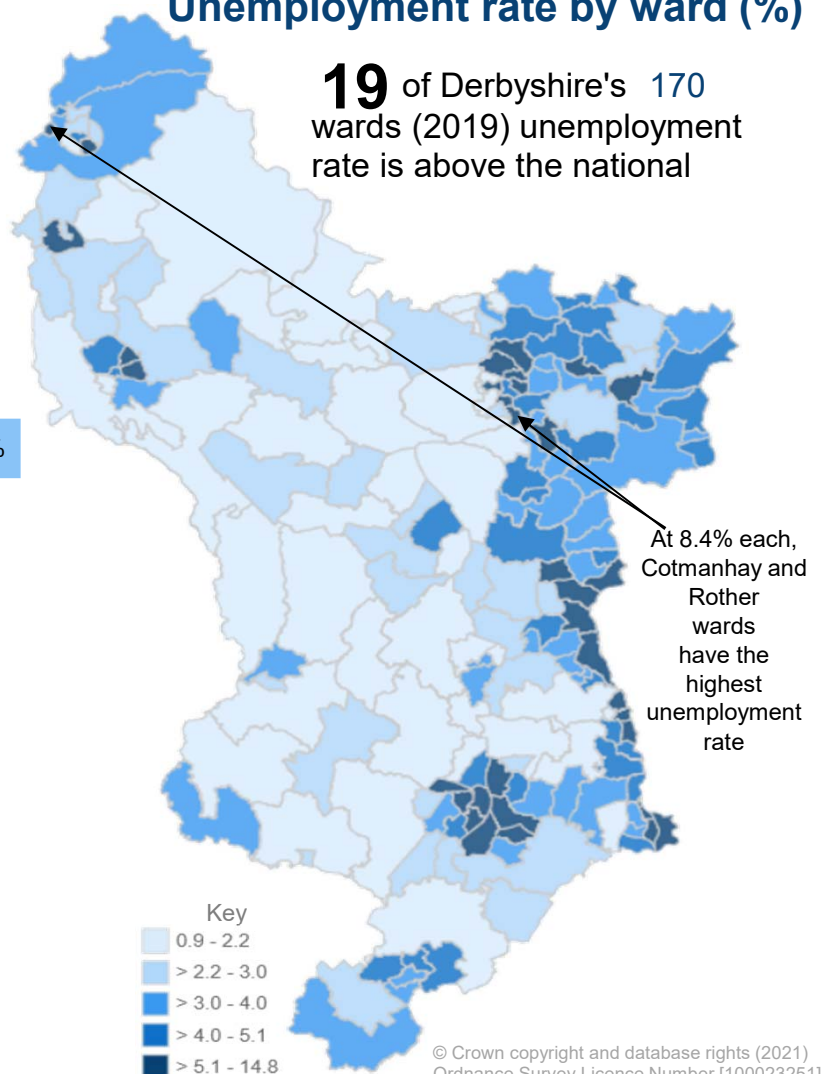

Unemployment in Derbyshire

3.8%

Claimant Count unemployment rate for Derbyshire in July 2021. This is equivalent to **18,485** people aged 16-64

This is lower than the England rate of **5.5%**

and a decrease of **-1.1%** since July 2020

5.1%

of young people are unemployed in Derbyshire⁺

46% of all JSA claimants 16-64 have been unemployed for over 1 year*

⁺aged 16-64

* data available for JSA claimants only

Unemployment rate by local authority (%)

Unemployment rate by ward (%)

19 of Derbyshire's 170 wards (2019) unemployment rate is above the national

© Crown copyright and database rights (2021)
Ordnance Survey Licence Number [100023251]