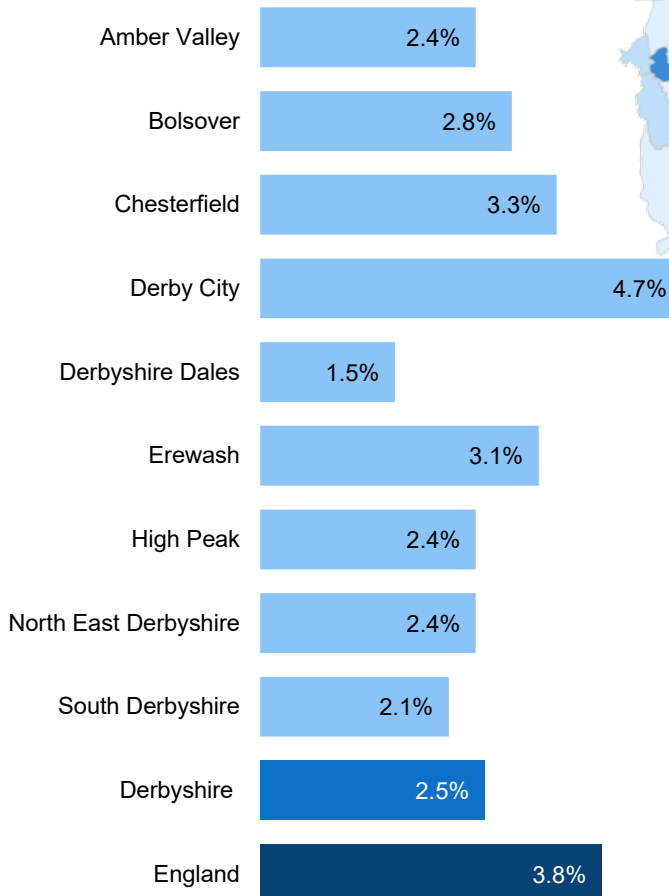

Unemployment in Derbyshire

2.5%

Claimant Count unemployment rate for Derbyshire in **July 2022**.

This is equivalent to **12,540** people aged 16-64

This is lower than the England rate of **3.8%**

and a decrease of **-1.3%** since July 2021

3.3% of young people are unemployed in Derbyshire⁺

55.2% of all JSA claimants 16-64 have been unemployed for over 1 year*

⁺aged 16-64

* data available for JSA claimants only

Unemployment rate by local authority (%)

Unemployment rate by ward (%)

22 of Derbyshire's 170 wards (2019) unemployment rate is above the national average

© Crown copyright and database rights (2022)
Ordnance Survey Licence Number [100023251]