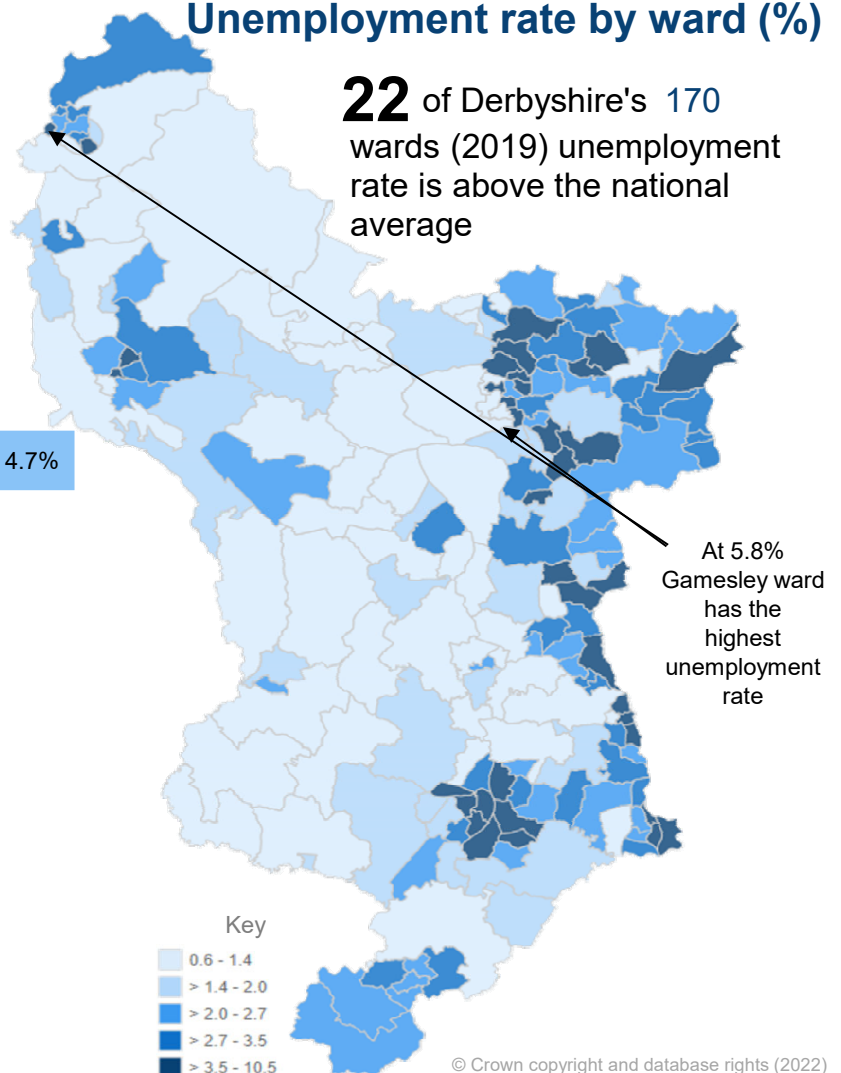

Unemployment in Derbyshire

2.5%

Claimant Count unemployment rate for Derbyshire in **July 2022**.

This is equivalent to **12,540** people aged 16-64

This is lower than the England rate of **3.8%**

and a decrease of **-1.3%** since July 2021

3.3% of young people are unemployed in Derbyshire⁺

55.2% of all JSA claimants 16-64 have been unemployed for over 1 year*

⁺aged 16-64

* data available for JSA claimants only

Unemployment rate by local authority (%)

Unemployment rate by ward (%)

22 of Derbyshire's 170 wards (2019) unemployment rate is above the national average

© Crown copyright and database rights (2022)
Ordnance Survey Licence Number [100023251]