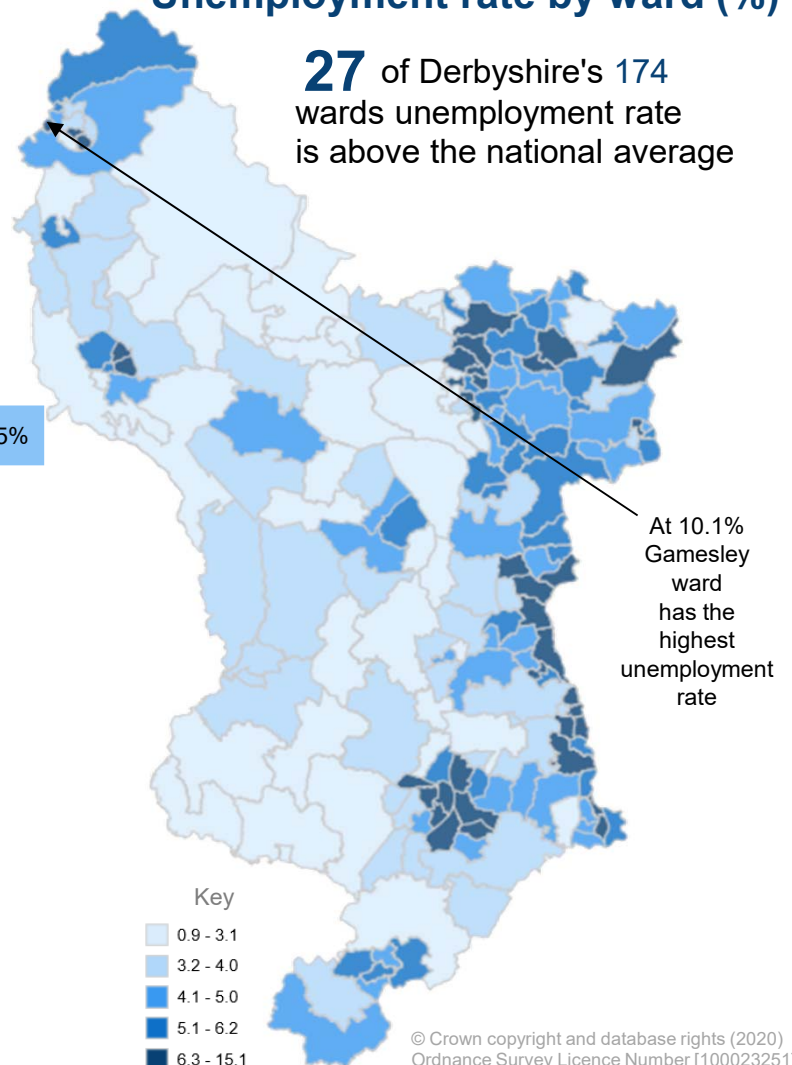

Unemployment in Derbyshire

4.9%

Claimant Count unemployment rate for Derbyshire in **June 2020**.

This is equivalent to **23,735** people aged 16-64

This is lower than the England rate of **6.4%**

but an increase of **2.8%** since June 2019

7.2%

of young people are unemployed in Derbyshire⁺

26.2% of all JSA claimants 16-64 have been unemployed for over 1 year*

⁺aged 16-64

* data available for JSA claimants only

Unemployment rate by local authority (%)

Unemployment rate by ward (%)

27 of Derbyshire's 174 wards unemployment rate is above the national average

© Crown copyright and database rights (2020)
Ordnance Survey Licence Number [100023251]