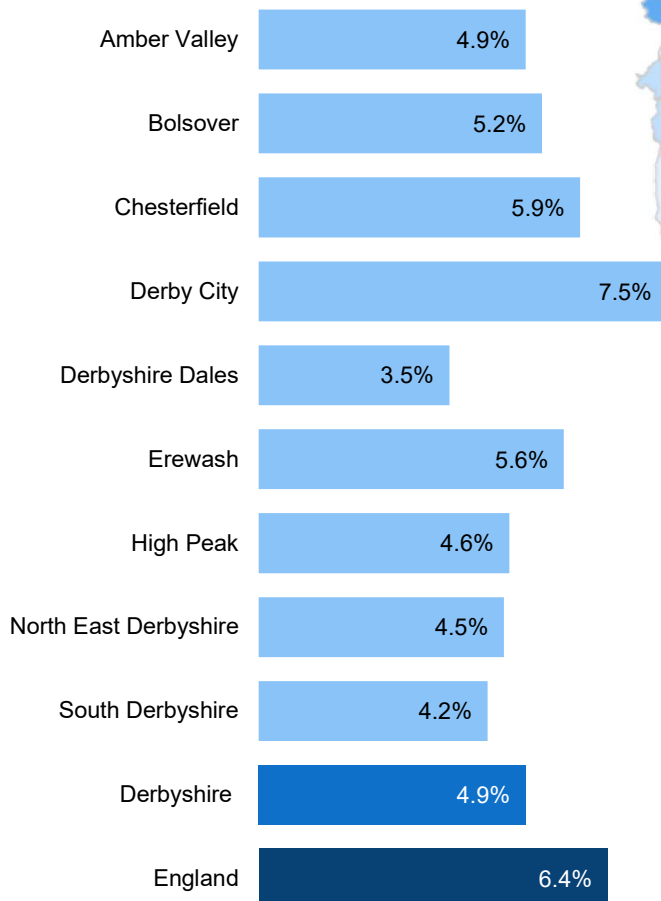

Unemployment in Derbyshire

4.9%

Claimant Count unemployment rate for Derbyshire in **June 2020**.

This is equivalent to **23,735** people aged 16-64

This is lower than the England rate of **6.4%**

but an increase of **2.8%** since June 2019

7.2%

of young people are unemployed in Derbyshire⁺

26.2% of all JSA claimants 16-64 have been unemployed for over 1 year*

⁺aged 16-64

* data available for JSA claimants only

Unemployment rate by local authority (%)

Unemployment rate by ward (%)

27 of Derbyshire's 174 wards unemployment rate is above the national average

© Crown copyright and database rights (2020)
Ordnance Survey Licence Number [100023251]