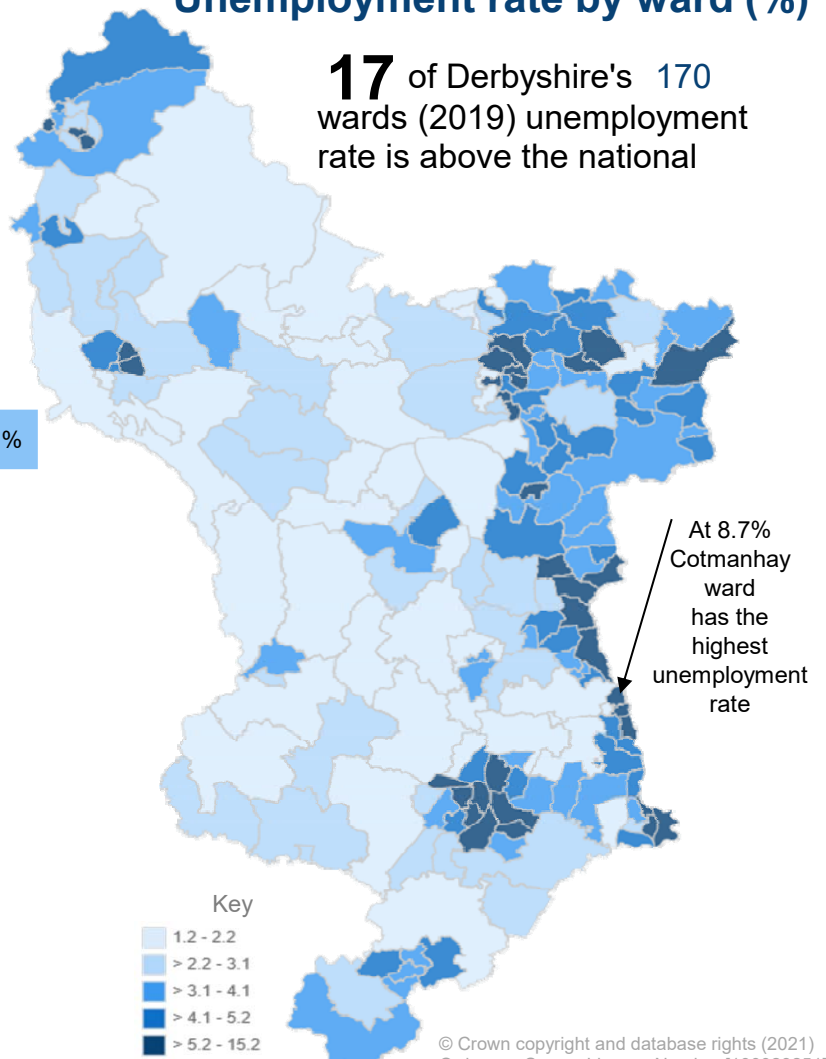

Unemployment in Derbyshire

3.9%

Claimant Count unemployment rate for Derbyshire in **June 2021**. This is equivalent to **19,055** people aged 16-64

This is lower than the England rate of **5.7%**

but an increase of **-0.9%** since June 2020

5.4%

of young people are unemployed in Derbyshire⁺

44.1% of all JSA claimants 16-64 have been unemployed for over 1 year*

⁺aged 16-64

* data available for JSA claimants only

Unemployment rate by local authority (%)

Unemployment rate by ward (%)

17 of Derbyshire's 170 wards (2019) unemployment rate is above the national

© Crown copyright and database rights (2021)
Ordnance Survey Licence Number [100023251]