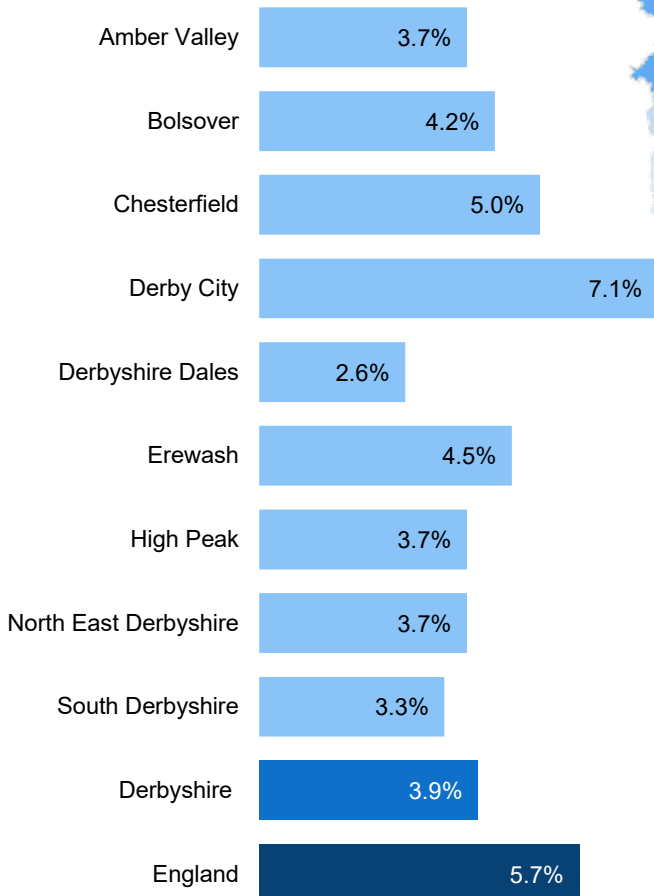

Unemployment in Derbyshire

3.9%

Claimant Count unemployment rate for Derbyshire in **June 2021**. This is equivalent to **19,055** people aged 16-64

This is lower than the England rate of **5.7%**

but an increase of **-0.9%** since June 2020

5.4%

of young people are unemployed in Derbyshire⁺

44.1% of all JSA claimants 16-64 have been unemployed for over 1 year*

⁺aged 16-64

* data available for JSA claimants only

Unemployment rate by local authority (%)

Unemployment rate by ward (%)

17 of Derbyshire's 170 wards (2019) unemployment rate is above the national

© Crown copyright and database rights (2021)
Ordnance Survey Licence Number [100023251]