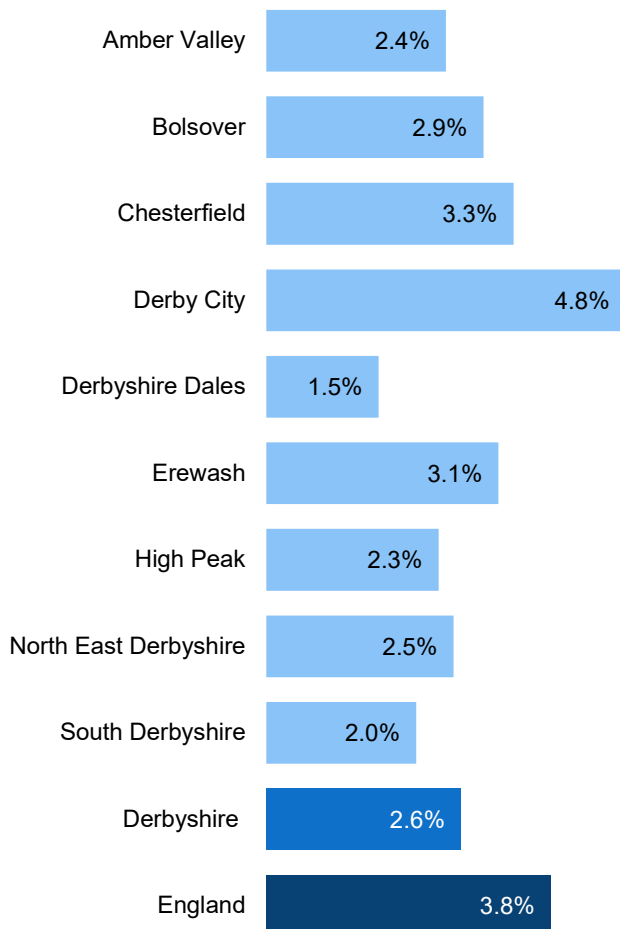

Unemployment in Derbyshire

2.6%

Claimant Count unemployment rate for Derbyshire in **June 2022**. This is equivalent to **12,565** people aged 16-64

This is lower than the England rate of **3.8%**

and a decrease of **-1.3%** since June 2021

3.1%

of young people are unemployed in Derbyshire*

55.1% of all JSA claimants 16-64 have been unemployed for over 1 year*

*aged 16-64

* data available for JSA claimants only

Unemployment rate by local authority (%)

Unemployment rate by ward (%)

20 of Derbyshire's 170 wards (2019) unemployment rate is above the national average

© Crown copyright and database rights (2022)
Ordnance Survey Licence Number [100023251]