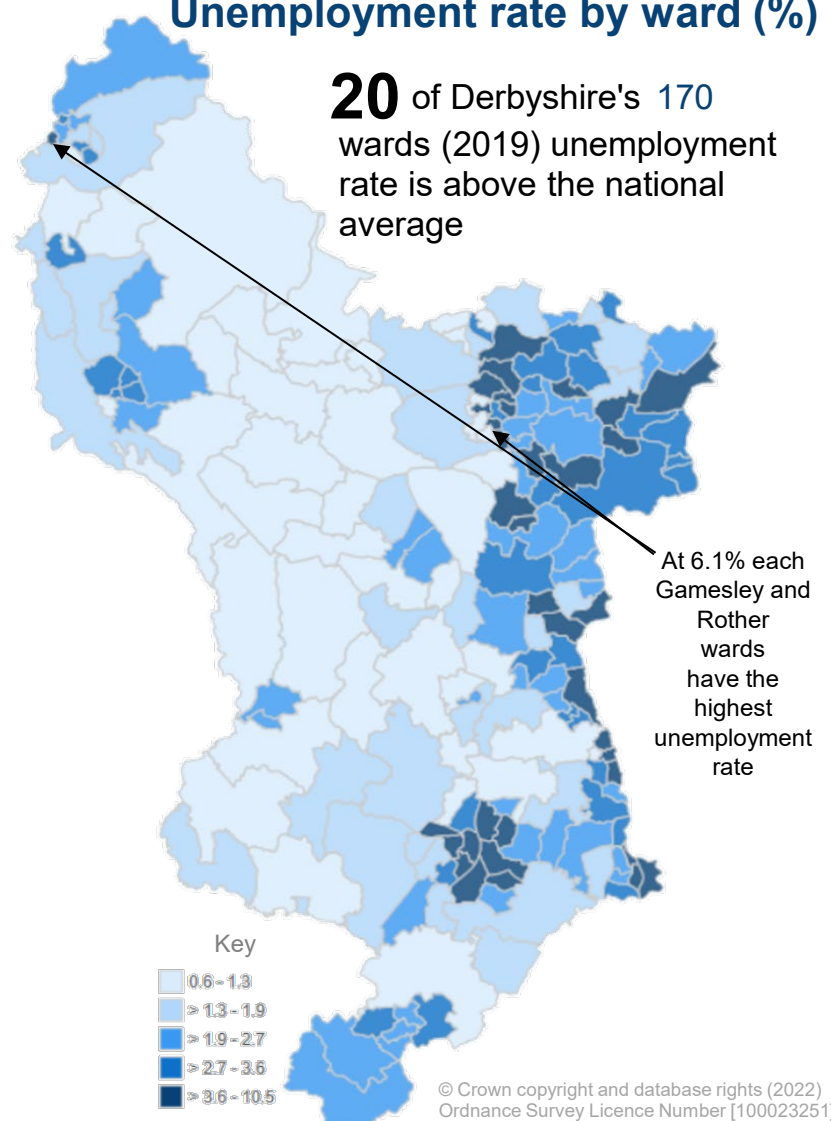

Unemployment in Derbyshire

2.6%

Claimant Count unemployment rate for Derbyshire in **June 2022**. This is equivalent to **12,565** people aged 16-64

This is lower than the England rate of **3.8%**

and a decrease of **-1.3%** since June 2021

3.1%

of young people are unemployed in Derbyshire*

55.1% of all JSA claimants 16-64 have been unemployed for over 1 year*

*aged 16-64

* data available for JSA claimants only

Unemployment rate by local authority (%)

Unemployment rate by ward (%)

20 of Derbyshire's 170 wards (2019) unemployment rate is above the national average

© Crown copyright and database rights (2022)
Ordnance Survey Licence Number [100023251]