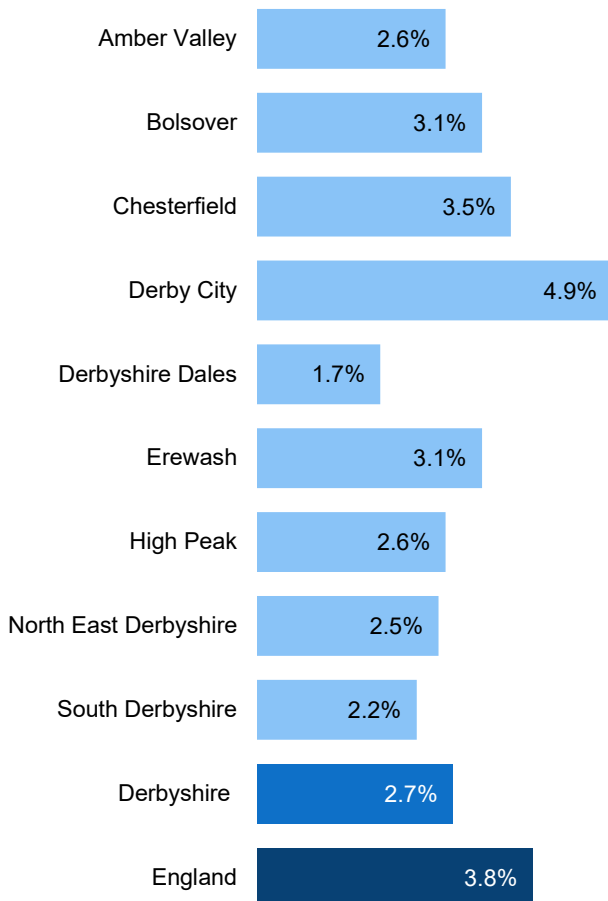

## 2.7%

Claimant Count unemployment rate for Derbyshire in **June 2023**.

This is equivalent to **13,120** people aged 16-64

This is lower than the England rate of **3.8%**

but an increase of **1.0%** since June 2022

## 3.5%

of young people are unemployed in Derbyshire<sup>+</sup>

33.9% of all JSA claimants 16-64 have been unemployed for over 1 year\*

\*aged 16-64

\* data available for JSA claimants only

## Unemployment rate by local authority (%)