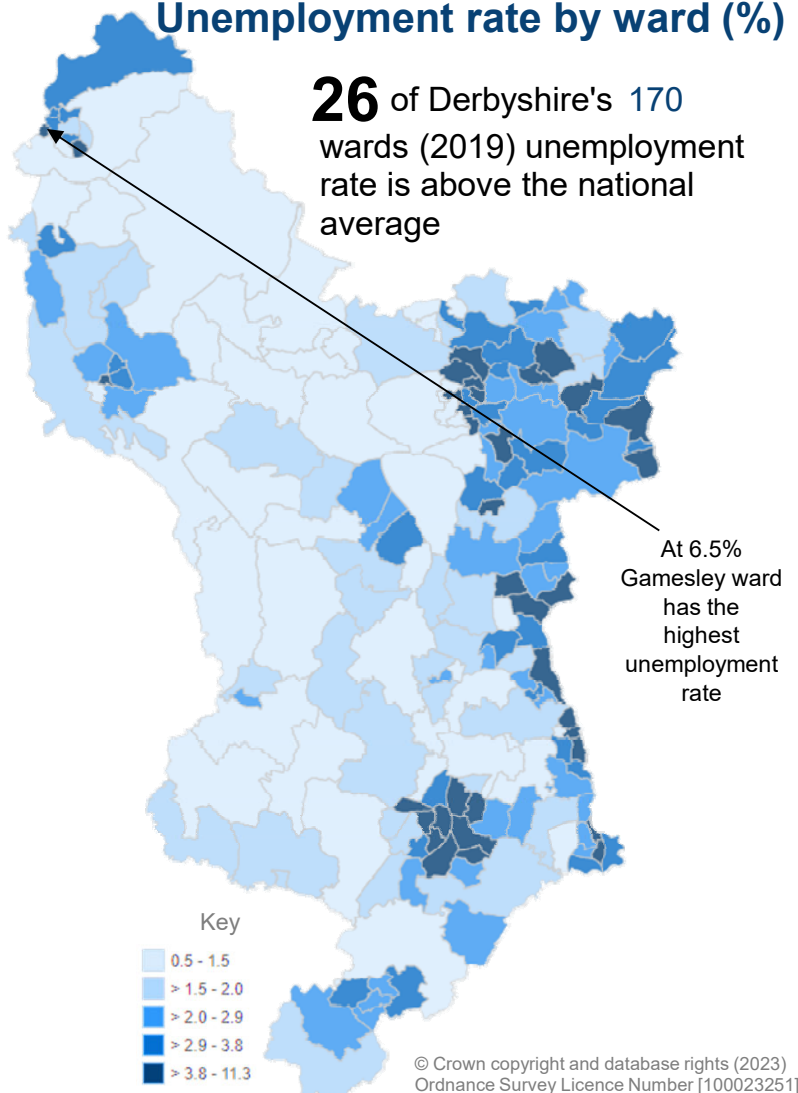

Unemployment rate by ward (%)

26 of Derbyshire's 170 wards (2019) unemployment rate is above the national average

© Crown copyright and database rights (2023)
Ordnance Survey Licence Number [100023251]