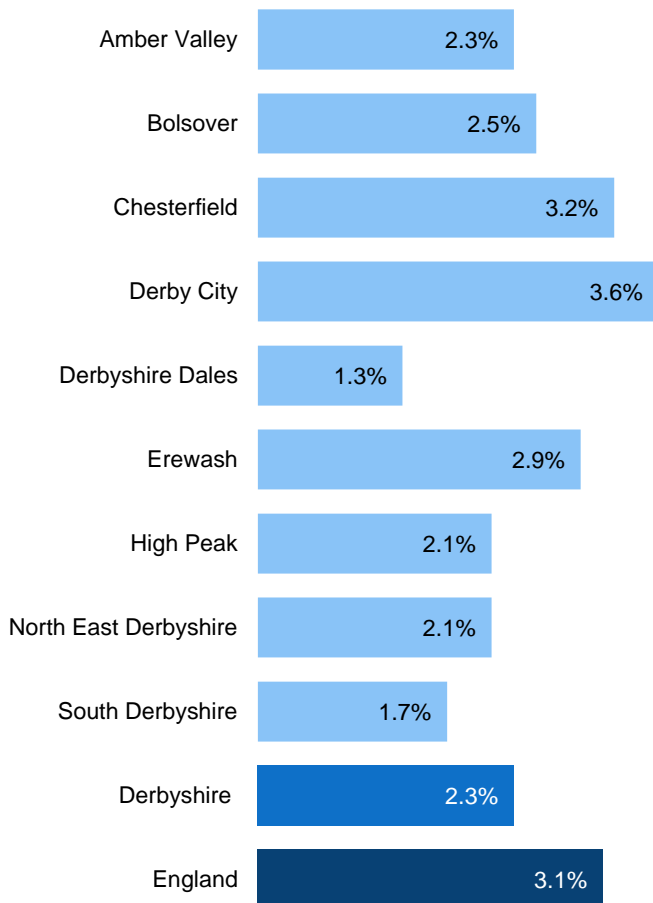

Unemployment in Derbyshire

2.3%

Claimant Count unemployment rate for Derbyshire in **March 2020**.

This is equivalent to 11,315 people aged 16-64

This is lower than the England rate of **3.1%**

but an increase of **0.3%** since March 2019

3.3%

of young people are unemployed in Derbyshire+

54.2% of all JSA claimants 16-64 have been unemployed for over 1 year*

*aged 16-64

* data available for JSA claimants only

Unemployment rate by local authority (%)

Unemployment rate by ward (%)

36 of Derbyshire's 174 wards unemployment rate is above the national average