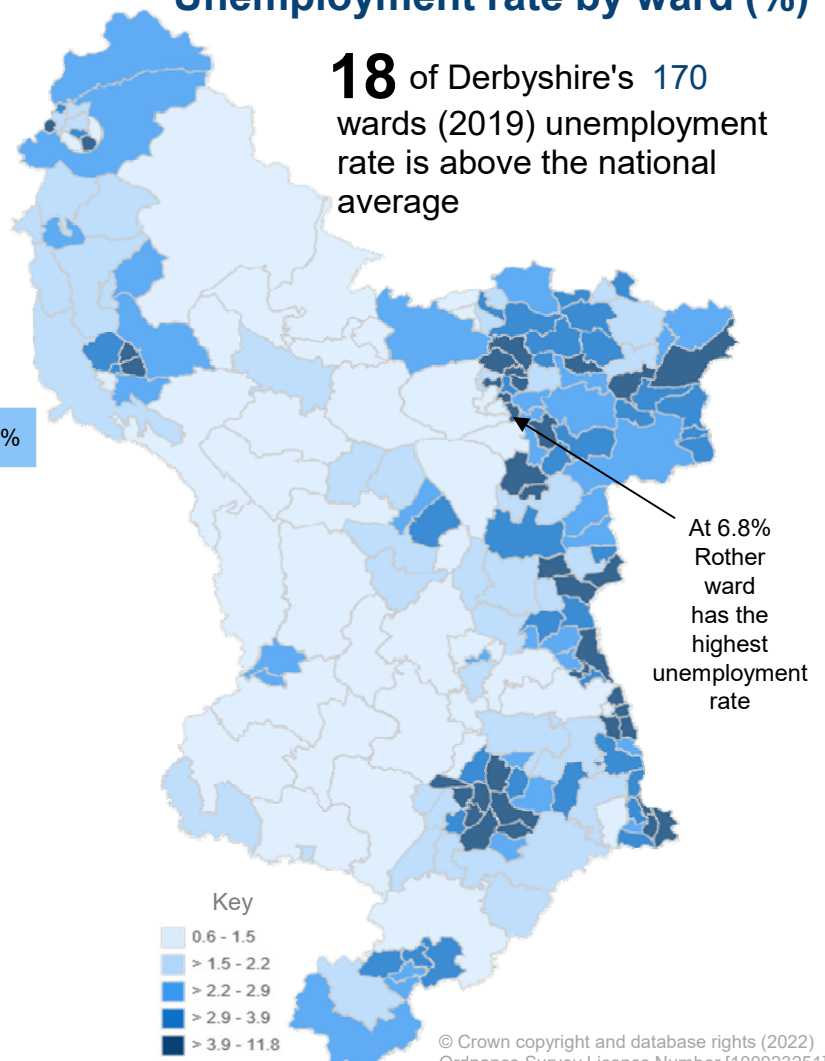

Unemployment in Derbyshire

2.8%

Claimant Count unemployment rate for Derbyshire in **March 2022**.

This is equivalent to **13,775** people aged 16-64

This is lower than the England rate of **4.3%**

but a decrease of **-1.9%** since March 2021

3.5% of young people are unemployed in Derbyshire⁺

57.1% of all JSA claimants 16-64 have been unemployed for over 1 year*

⁺aged 16-64

* data available for JSA claimants only

Unemployment rate by local authority (%)

Unemployment rate by ward (%)

18 of Derbyshire's 170 wards (2019) unemployment rate is above the national average

© Crown copyright and database rights (2022)
Ordnance Survey Licence Number [100023251]