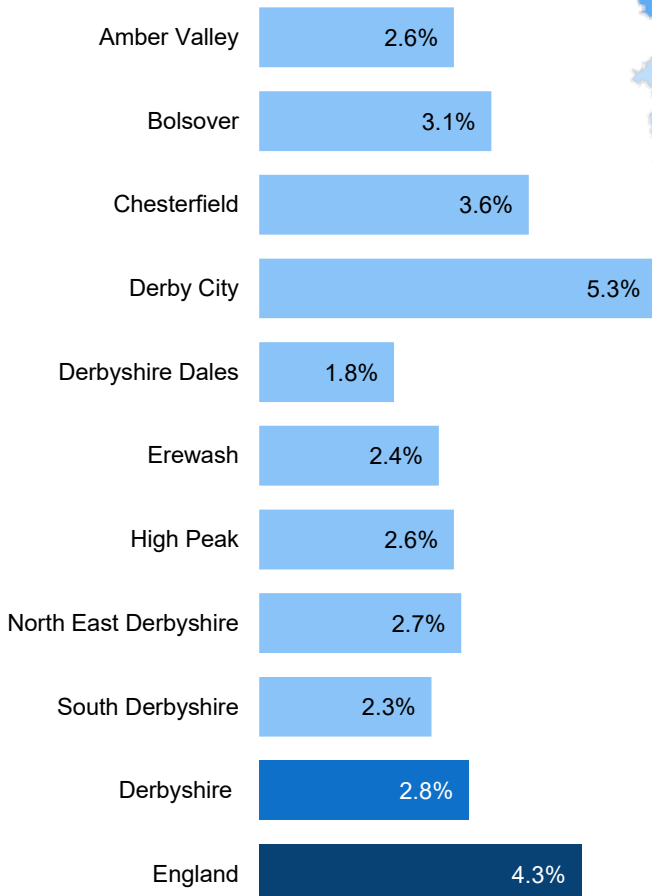

Unemployment in Derbyshire

2.8%

Claimant Count unemployment rate for Derbyshire in **March 2022**.

This is equivalent to **13,775** people aged 16-64

This is lower than the England rate of **4.3%**

but a decrease of **-1.9%** since March 2021

3.5% of young people are unemployed in Derbyshire⁺

57.1% of all JSA claimants 16-64 have been unemployed for over 1 year*

⁺aged 16-64

* data available for JSA claimants only

Unemployment rate by local authority (%)

Unemployment rate by ward (%)

18 of Derbyshire's 170 wards (2019) unemployment rate is above the national average

© Crown copyright and database rights (2022)
Ordnance Survey Licence Number [100023251]