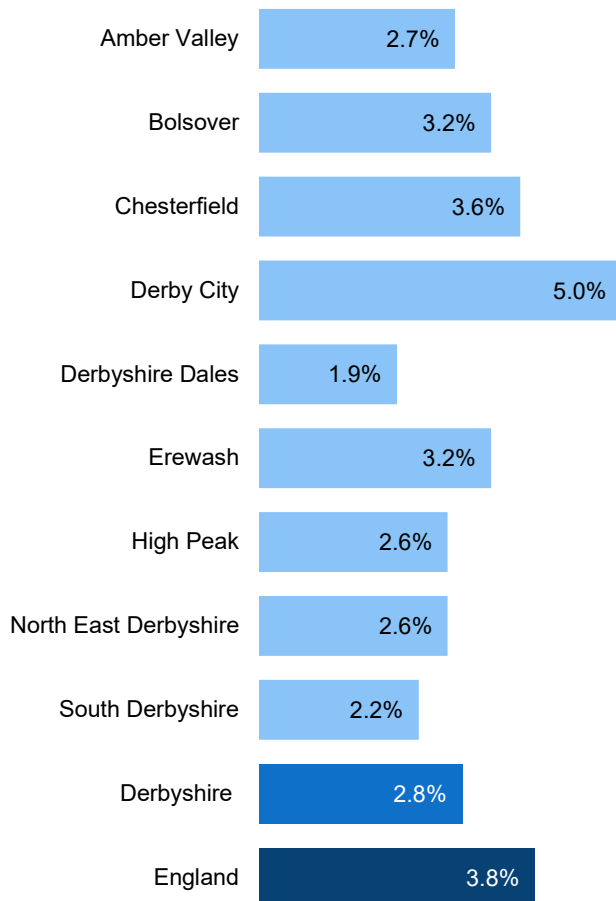

## 2.8%

Claimant Count unemployment rate for Derbyshire in **March 2023**. This is equivalent to **13,460** people aged 16-64

This is lower than the England rate of **3.8%**

but is the same rate as March 2022

## 3.8%

of young people are unemployed in Derbyshire<sup>+</sup>

38.9% of all JSA claimants 16-64 have been unemployed for over 1 year\*

\*aged 16-64

\* data available for JSA claimants only

## Unemployment rate by local authority (%)