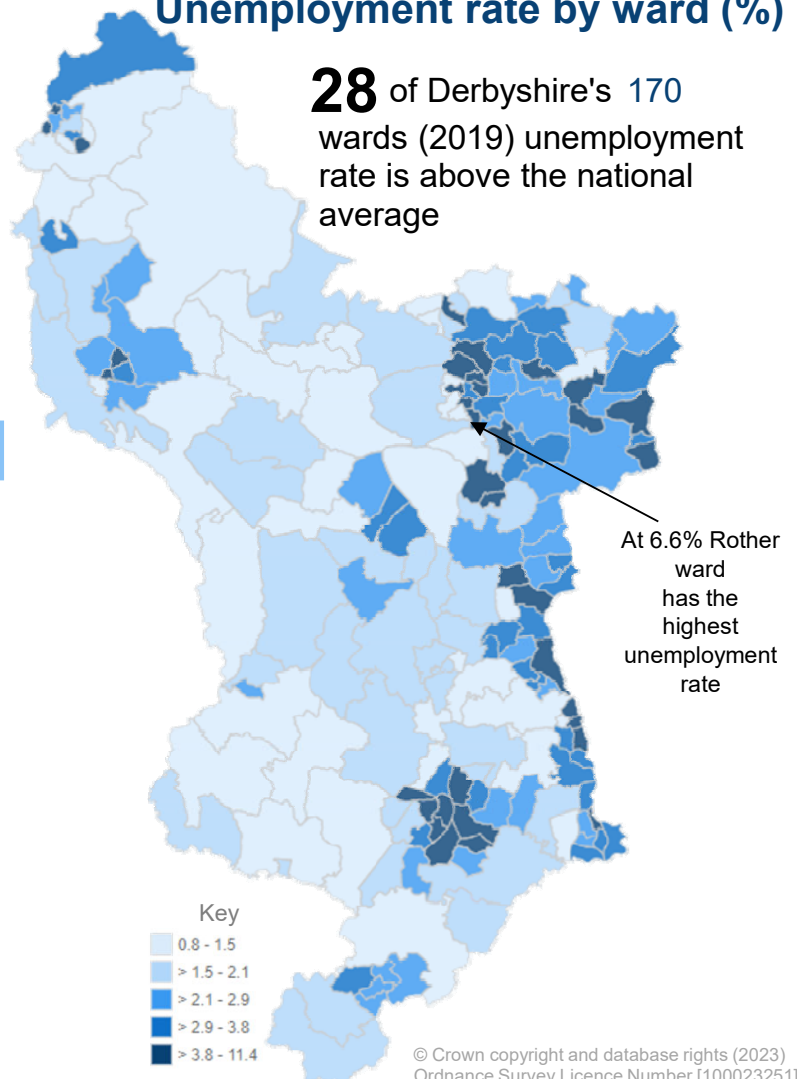

Unemployment rate by ward (%)

28 of Derbyshire's 170 wards (2019) unemployment rate is above the national average

© Crown copyright and database rights (2023)
Ordnance Survey Licence Number [100023251]