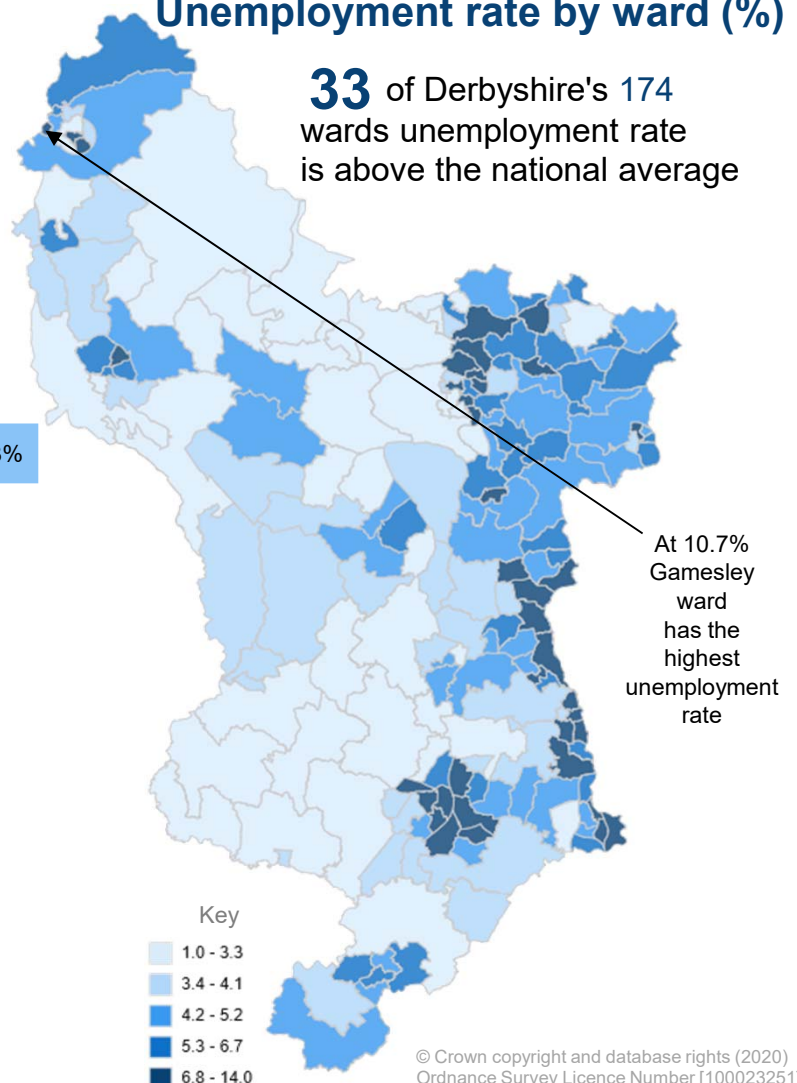

# Unemployment in Derbyshire

**5.1%**

Claimant Count unemployment rate for Derbyshire in **May 2020**.

This is equivalent to **24,755** people aged 16-64

This is lower than the England rate of **6.5%**

but an increase of **3.0%** since May 2019

**7.0%** of young people are unemployed in Derbyshire<sup>+</sup>

26.9% of all JSA claimants 16-64 have been unemployed for over 1 year\*

<sup>+</sup>aged 16-64

\* data available for JSA claimants only

## Unemployment rate by local authority (%)

## Unemployment rate by ward (%)

**33** of Derbyshire's 174 wards unemployment rate is above the national average

© Crown copyright and database rights (2020)  
Ordnance Survey Licence Number [100023251]