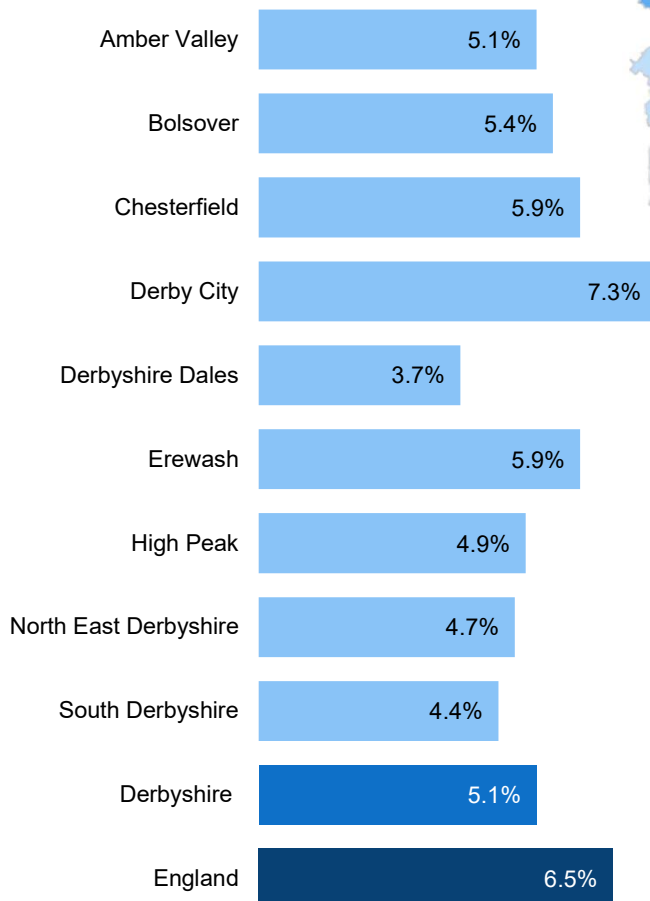

# Unemployment in Derbyshire

**5.1%**

Claimant Count unemployment rate for Derbyshire in **May 2020**.

This is equivalent to **24,755** people aged 16-64

This is lower than the England rate of **6.5%**

but an increase of **3.0%** since May 2019

**7.0%** of young people are unemployed in Derbyshire<sup>+</sup>

26.9% of all JSA claimants 16-64 have been unemployed for over 1 year\*

<sup>+</sup>aged 16-64

\* data available for JSA claimants only

## Unemployment rate by local authority (%)

## Unemployment rate by ward (%)

**33** of Derbyshire's 174 wards unemployment rate is above the national average

© Crown copyright and database rights (2020)  
Ordnance Survey Licence Number [100023251]