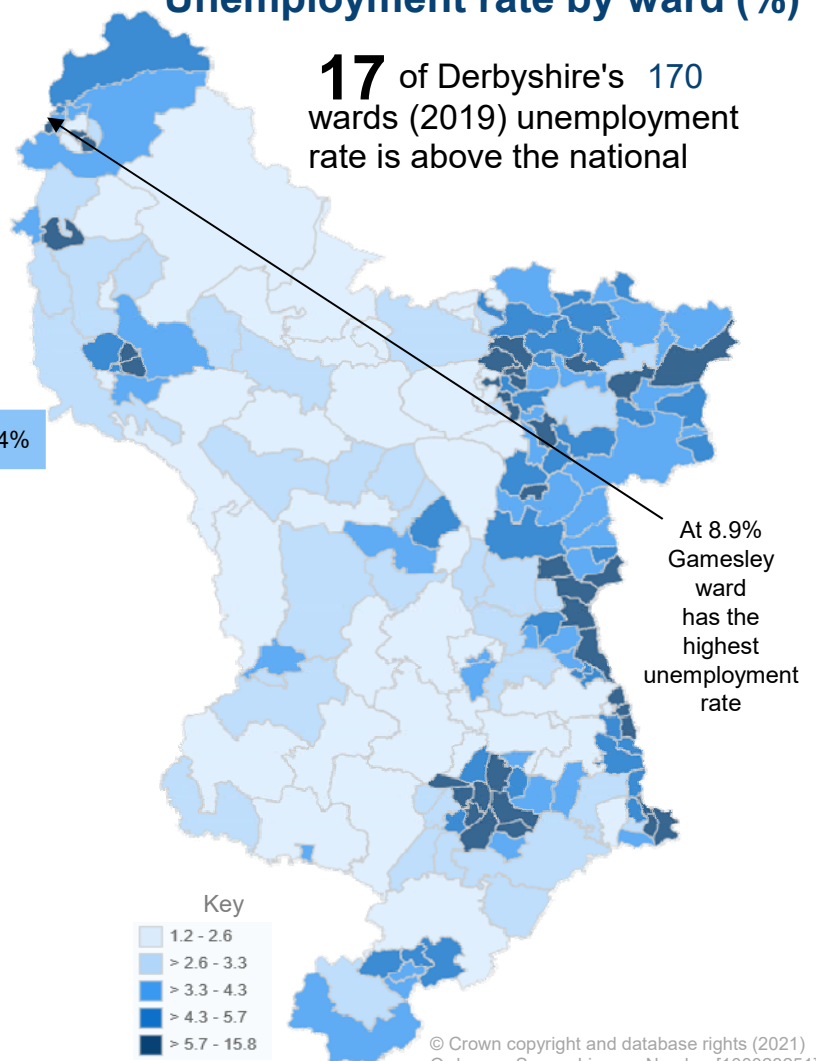

Unemployment in Derbyshire

4.2%

Claimant Count unemployment rate for Derbyshire in **May 2021**. This is equivalent to **20,650** people aged 16-64

This is lower than the England rate of **6.1%**

but an increase of **-0.9%** since May 2020

5.9%

of young people are unemployed in Derbyshire⁺

41.7% of all JSA claimants 16-64 have been unemployed for over 1 year*

⁺aged 16-64

* data available for JSA claimants only

Unemployment rate by local authority (%)

Unemployment rate by ward (%)

17 of Derbyshire's 170 wards (2019) unemployment rate is above the national

© Crown copyright and database rights (2021)
Ordnance Survey Licence Number [100023251]