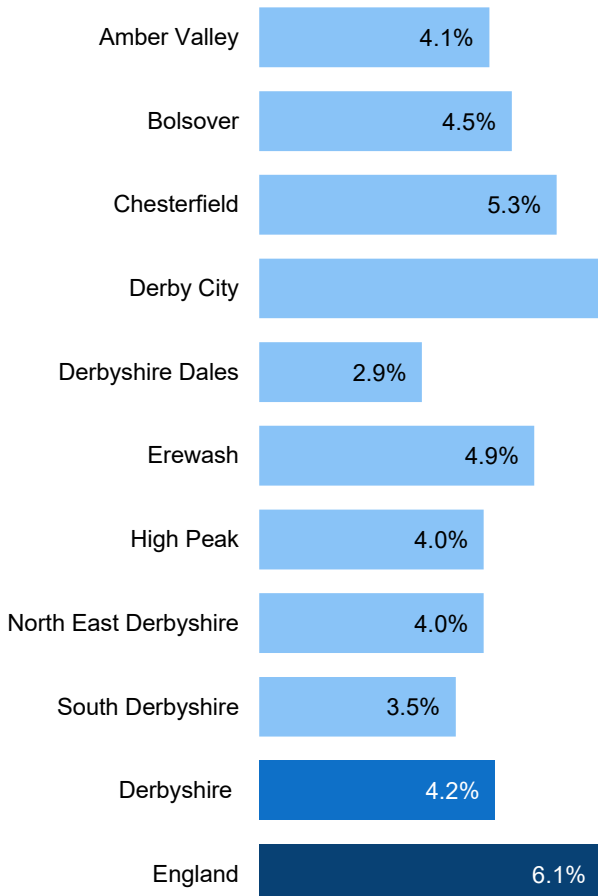

Unemployment in Derbyshire

4.2%

Claimant Count unemployment rate for Derbyshire in **May 2021**. This is equivalent to **20,650** people aged 16-64

This is lower than the England rate of **6.1%**

but an increase of **-0.9%** since May 2020

5.9%

of young people are unemployed in Derbyshire⁺

41.7% of all JSA claimants 16-64 have been unemployed for over 1 year*

⁺aged 16-64

* data available for JSA claimants only

Unemployment rate by local authority (%)

Unemployment rate by ward (%)

17 of Derbyshire's 170 wards (2019) unemployment rate is above the national

© Crown copyright and database rights (2021)
Ordnance Survey Licence Number [100023251]