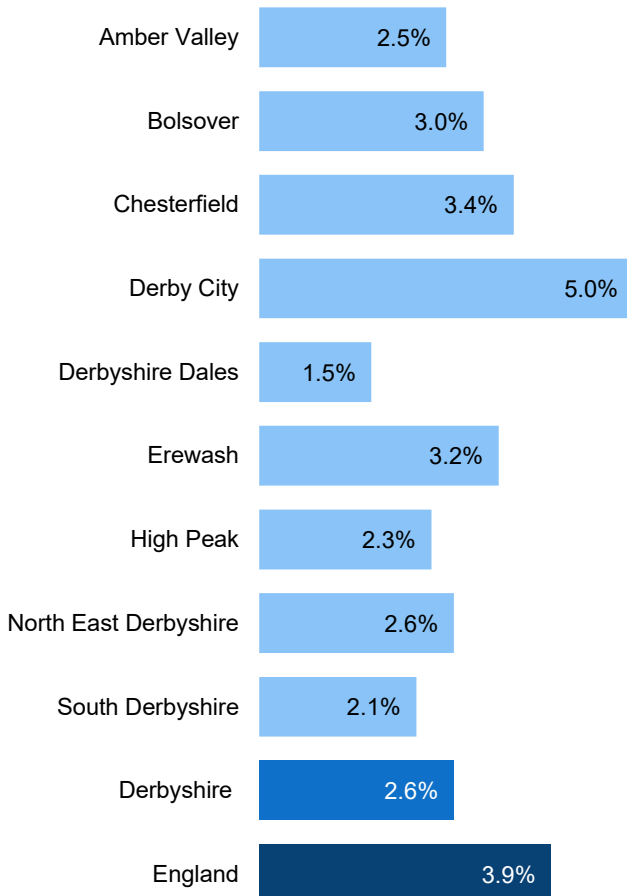

# Unemployment in Derbyshire

**2.6%**

Claimant Count unemployment rate for Derbyshire in **May 2022**.

This is equivalent to **12,955** people aged 16-64

This is lower than the England rate of **3.9%**

and an decrease of **-1.7%** since May 2021

**3.2%** of young people are unemployed in Derbyshire<sup>+</sup>

54.2% of all JSA claimants 16-64 have been unemployed for over 1 year\*

<sup>+</sup>aged 16-64

\* data available for JSA claimants only

## Unemployment rate by local authority (%)