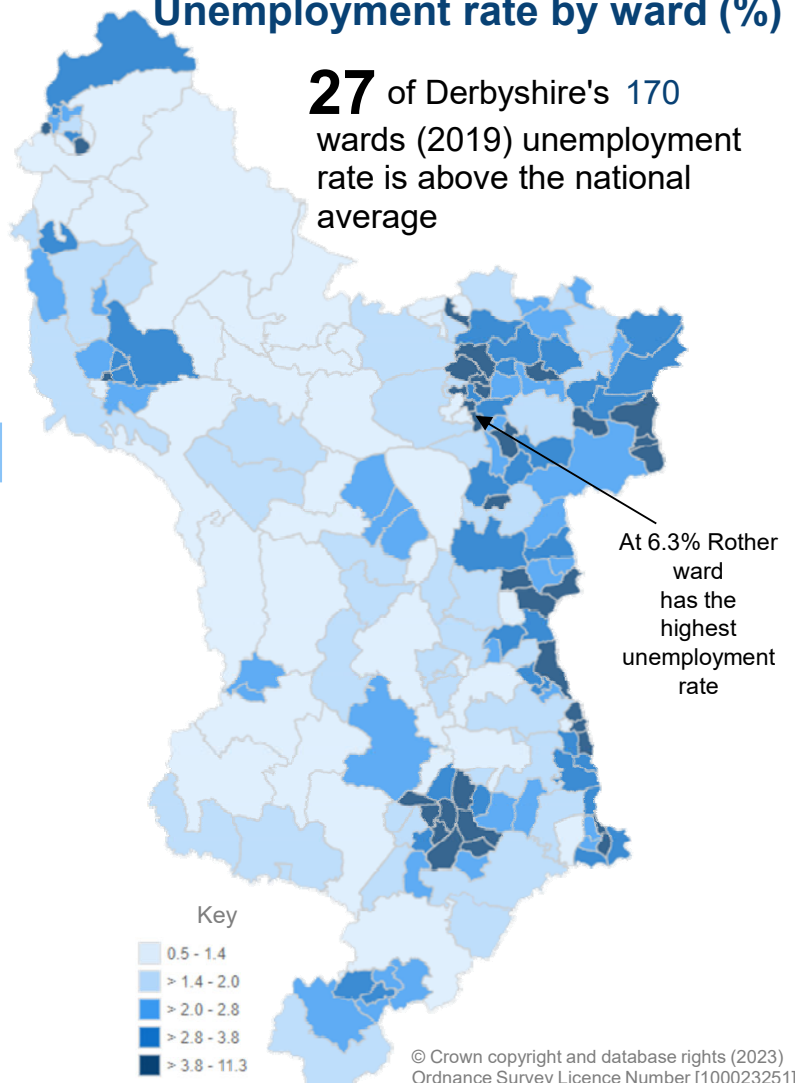

Unemployment in Derbyshire

2.7%

Claimant Count unemployment rate for Derbyshire in **May 2023**.

This is equivalent to **13,105** people aged 16-64

This is lower than the England rate of **3.8%**

but the same unemployment rate as May 2022

3.6%

of young people are unemployed in Derbyshire⁺

35.7% of all JSA claimants 16-64 have been unemployed for over 1 year*

*aged 16-64

* data available for JSA claimants only

Unemployment rate by local authority (%)

Unemployment rate by ward (%)

27 of Derbyshire's 170 wards (2019) unemployment rate is above the national average

© Crown copyright and database rights (2023)
Ordnance Survey Licence Number [100023251]