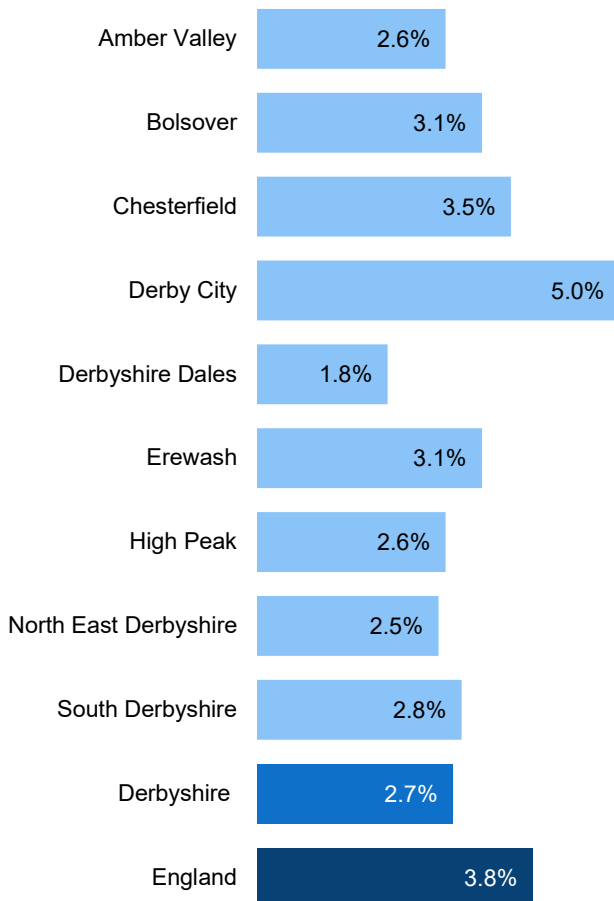

Unemployment in Derbyshire

2.7%

Claimant Count unemployment rate for Derbyshire in **May 2023**.

This is equivalent to **13,105** people aged 16-64

This is lower than the England rate of **3.8%**

but the same unemployment rate as May 2022

3.6%

of young people are unemployed in Derbyshire⁺

35.7% of all JSA claimants 16-64 have been unemployed for over 1 year*

*aged 16-64

* data available for JSA claimants only

Unemployment rate by local authority (%)

Unemployment rate by ward (%)

27 of Derbyshire's 170 wards (2019) unemployment rate is above the national average

© Crown copyright and database rights (2023)
Ordnance Survey Licence Number [100023251]