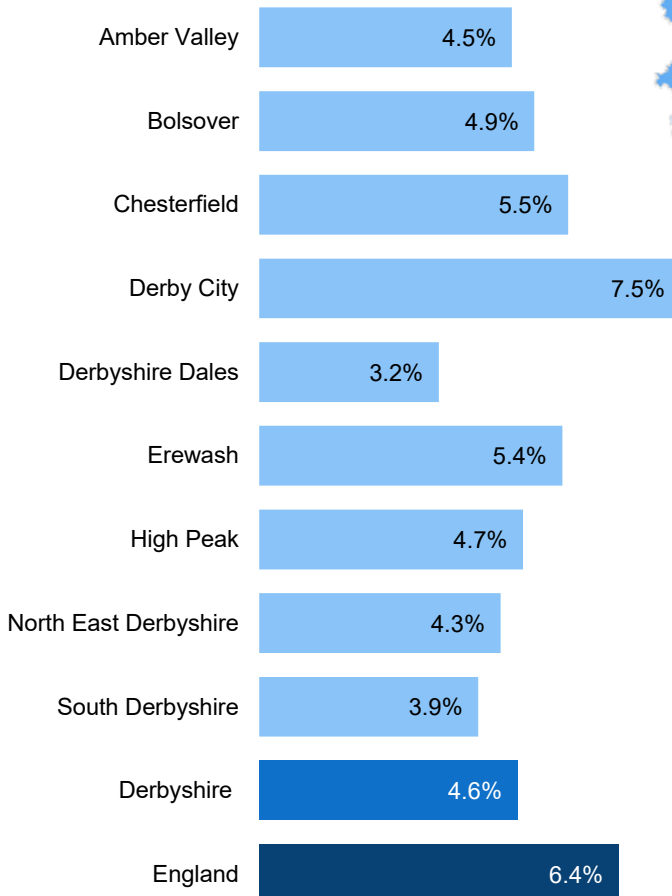

Unemployment in Derbyshire

4.6%

Claimant Count unemployment rate for Derbyshire in **November 2020**. This is equivalent to **22,635** people aged 16-64

This is lower than the England rate of **6.4%**

but an increase of **2.4%** since November 2019

6.6%

of young people are unemployed in Derbyshire⁺

28.2% of all JSA claimants 16-64 have been unemployed for over 1 year*

⁺aged 16-64

* data available for JSA claimants only

Unemployment rate by local authority (%)

Unemployment rate by ward (%)

25 of Derbyshire's 174 wards (2015) unemployment rate is above the national

© Crown copyright and database rights (2020)
Ordnance Survey Licence Number [100023251]