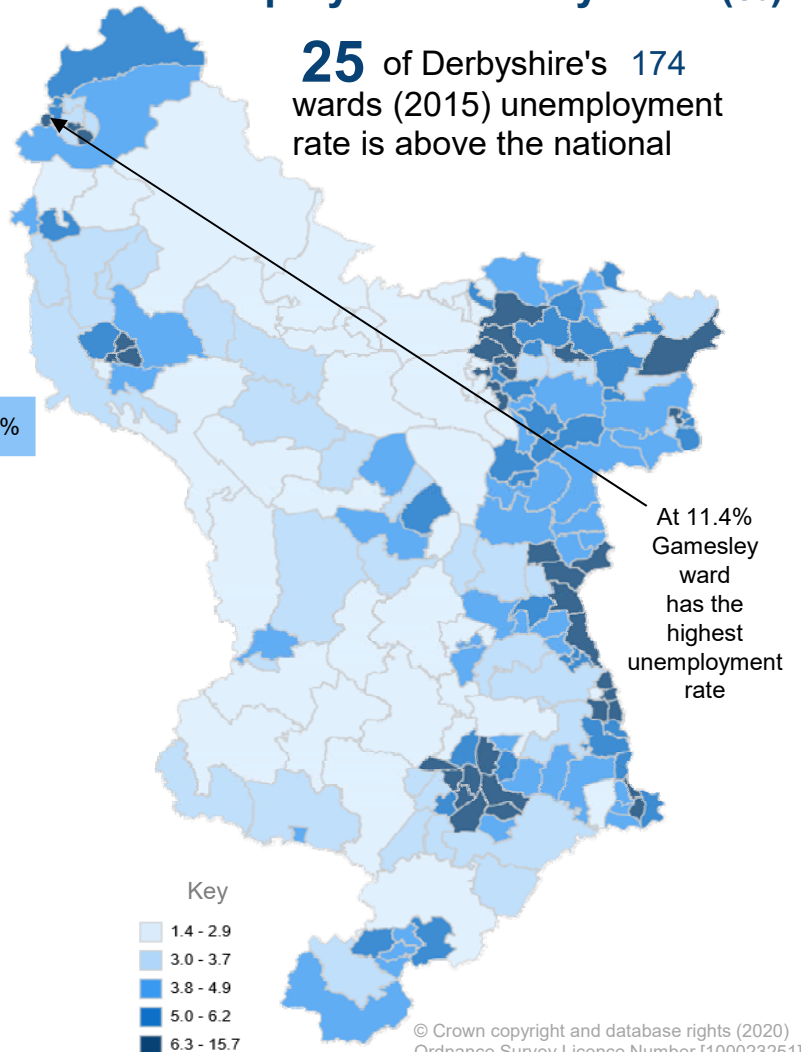

Unemployment in Derbyshire

4.6%

Claimant Count unemployment rate for Derbyshire in **November 2020**. This is equivalent to **22,635** people aged 16-64

This is lower than the England rate of **6.4%**

but an increase of **2.4%** since November 2019

6.6%

of young people are unemployed in Derbyshire⁺

28.2% of all JSA claimants 16-64 have been unemployed for over 1 year*

⁺aged 16-64

* data available for JSA claimants only

Unemployment rate by local authority (%)

Unemployment rate by ward (%)

25 of Derbyshire's 174 wards (2015) unemployment rate is above the national

© Crown copyright and database rights (2020)
Ordnance Survey Licence Number [100023251]