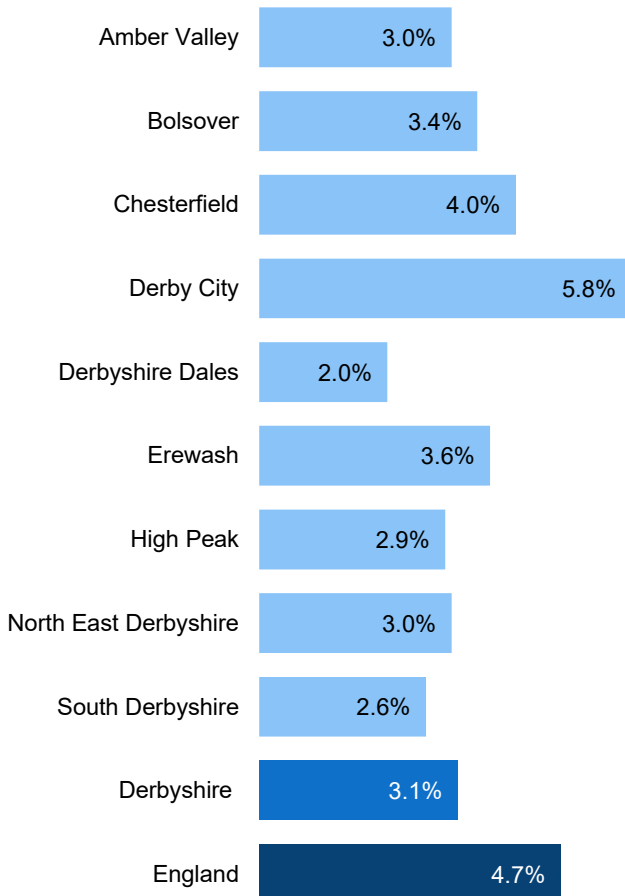

Unemployment in Derbyshire

3.1%

Claimant Count unemployment rate for Derbyshire in **November 2021**. This is equivalent to **15,290** people aged 16-64

This is lower than the England rate of **4.7%**

and a decrease of **-1.5%** since November 2020

3.9%

of young people are unemployed in Derbyshire⁺

55.6% of all JSA claimants 16-64 have been unemployed for over 1 year*

⁺aged 16-64

* data available for JSA claimants only

Unemployment rate by local authority (%)

Unemployment rate by ward (%)

15 of Derbyshire's 170 wards (2019) unemployment rate is above the national average

© Crown copyright and database rights (2021)
Ordnance Survey Licence Number [100023251]