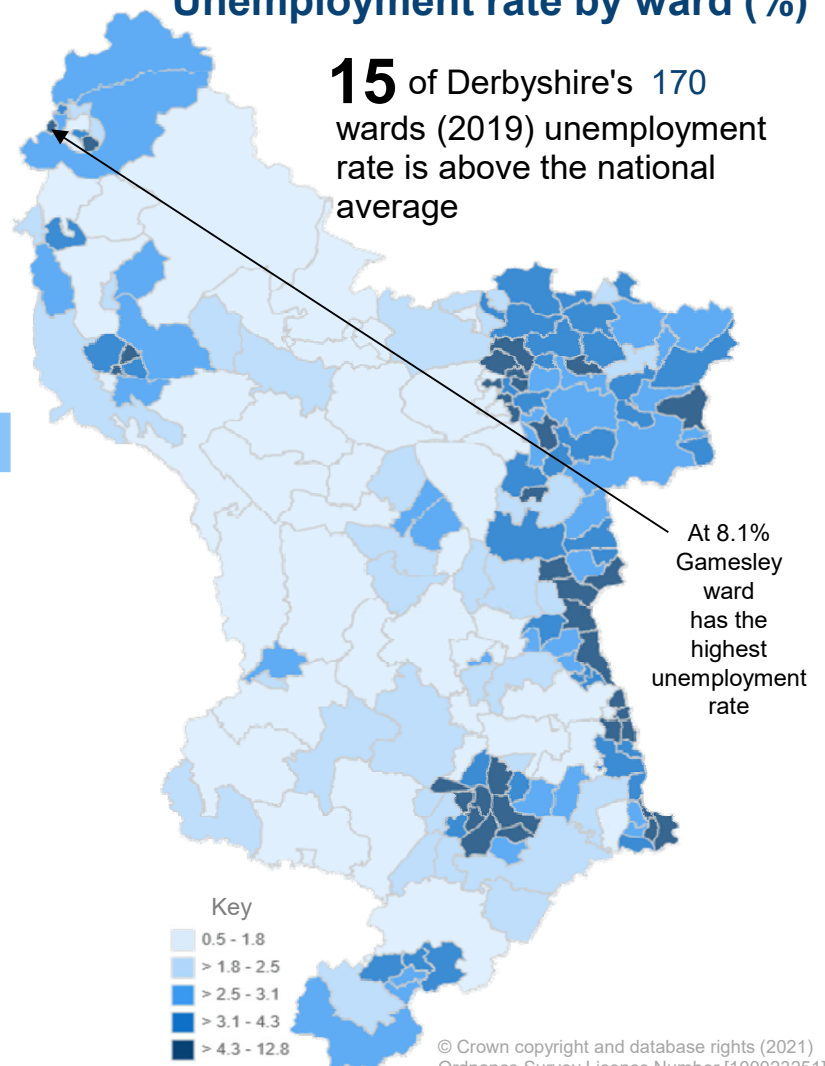

Unemployment in Derbyshire

3.1%

Claimant Count unemployment rate for Derbyshire in **November 2021**. This is equivalent to **15,290** people aged 16-64

This is lower than the England rate of **4.7%**

and a decrease of **-1.5%** since November 2020

3.9%

of young people are unemployed in Derbyshire⁺

55.6% of all JSA claimants 16-64 have been unemployed for over 1 year*

⁺aged 16-64

* data available for JSA claimants only

Unemployment rate by local authority (%)

Unemployment rate by ward (%)

15 of Derbyshire's 170 wards (2019) unemployment rate is above the national average

© Crown copyright and database rights (2021)
Ordnance Survey Licence Number [100023251]