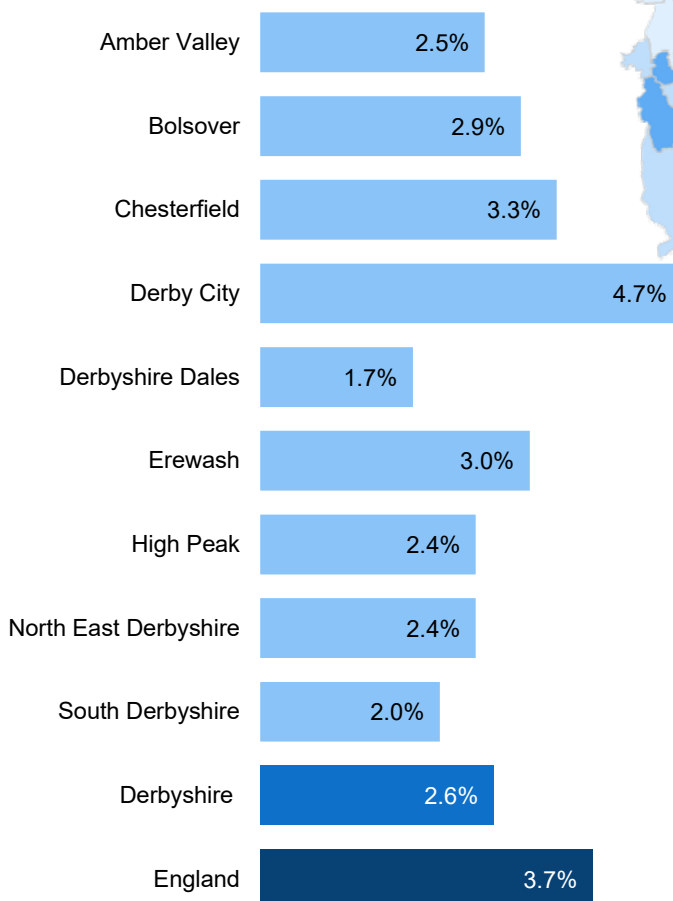

Unemployment in Derbyshire

2.6%

Claimant Count unemployment rate for Derbyshire in **November 2022**. This is equivalent to **12,625** people aged 16-64

This is lower than the England rate of **3.7%**

and a decrease of **-0.5%** since November 2021

3.5%

of young people are unemployed in Derbyshire⁺

49.7% of all JSA claimants 16-64 have been unemployed for over 1 year*

⁺aged 16-64

* data available for JSA claimants only

Unemployment rate by local authority (%)

Unemployment rate by ward (%)

23 of Derbyshire's 170 wards (2019) unemployment rate is above the national average

© Crown copyright and database rights (2022)
Ordnance Survey Licence Number [100023251]