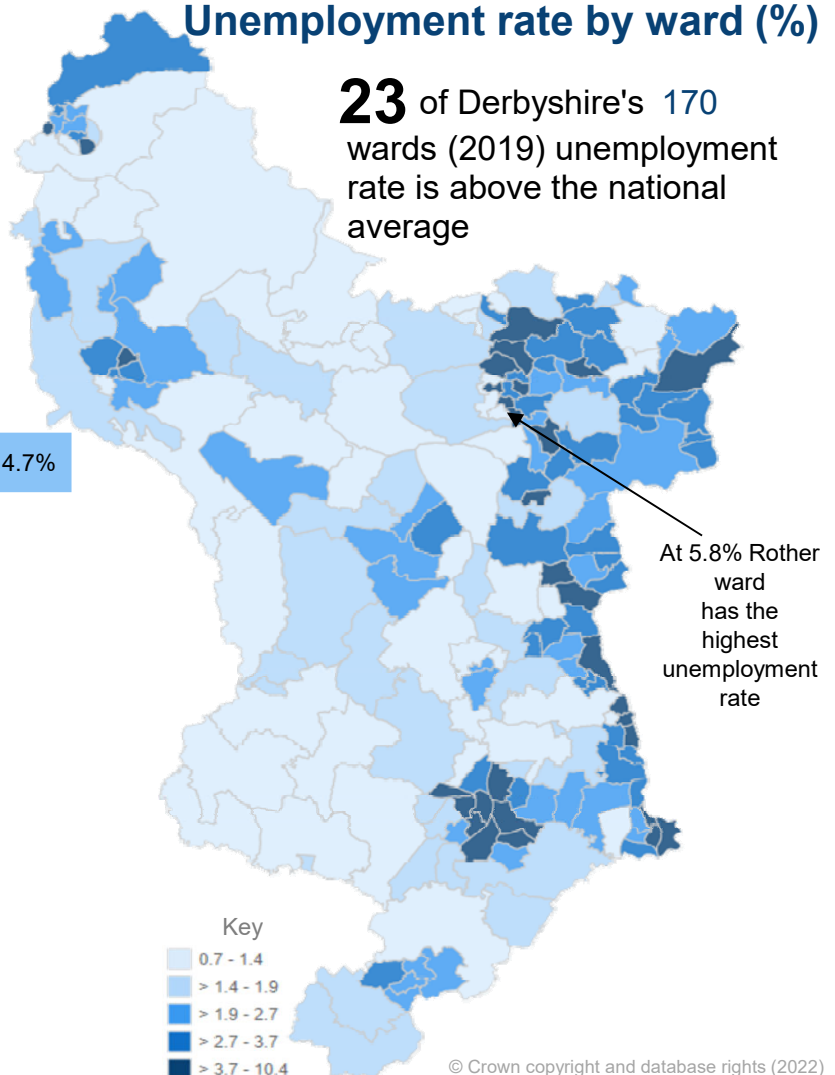

Unemployment in Derbyshire

2.6%

Claimant Count unemployment rate for Derbyshire in **November 2022**. This is equivalent to **12,625** people aged 16-64

This is lower than the England rate of **3.7%**

and a decrease of **-0.5%** since November 2021

3.5%

of young people are unemployed in Derbyshire⁺

49.7% of all JSA claimants 16-64 have been unemployed for over 1 year*

⁺aged 16-64

* data available for JSA claimants only

Unemployment rate by local authority (%)

Unemployment rate by ward (%)

23 of Derbyshire's 170 wards (2019) unemployment rate is above the national average

© Crown copyright and database rights (2022)
Ordnance Survey Licence Number [100023251]