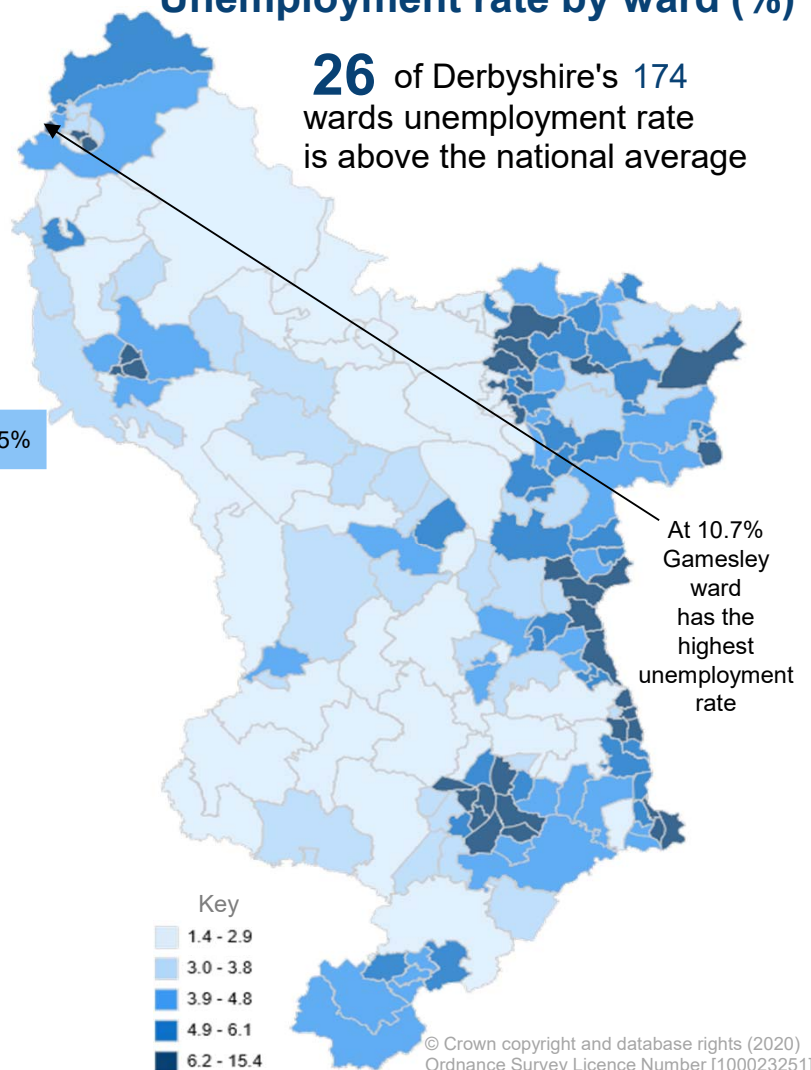

Unemployment in Derbyshire

4.6%

Claimant Count unemployment rate for Derbyshire in **October 2020**. This is equivalent to **22,470** people aged 16-64

This is lower than the England rate of **6.3%**

but an increase of **2.4%** since October 2019

6.7% of young people are unemployed in Derbyshire⁺

27.7% of all JSA claimants 16-64 have been unemployed for over 1 year*

⁺aged 16-64

* data available for JSA claimants only

Unemployment rate by local authority (%)

Unemployment rate by ward (%)

26 of Derbyshire's 174 wards unemployment rate is above the national average

© Crown copyright and database rights (2020)
Ordnance Survey Licence Number [100023251]