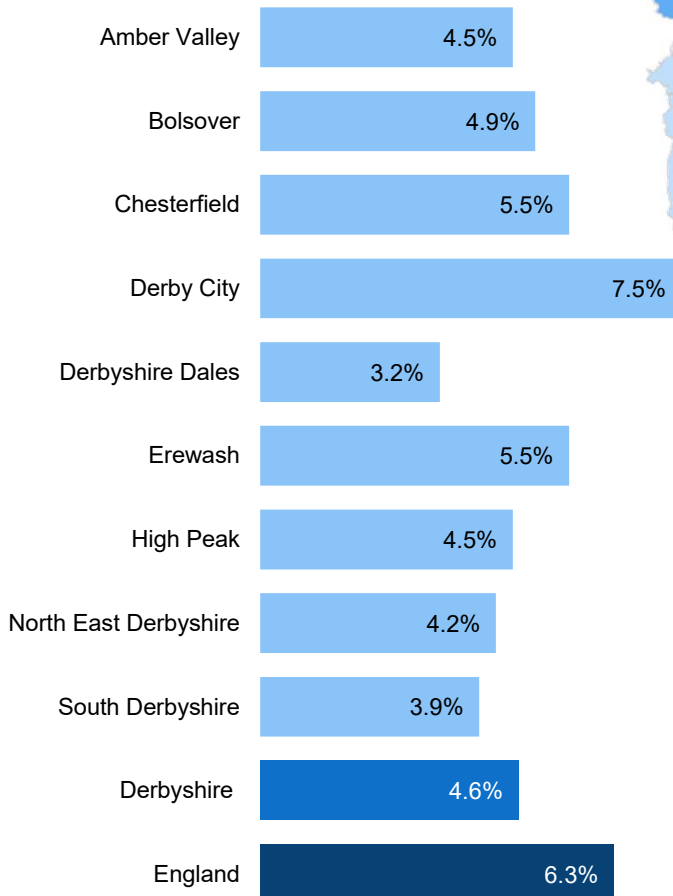

Unemployment in Derbyshire

4.6%

Claimant Count unemployment rate for Derbyshire in **October 2020**. This is equivalent to **22,470** people aged 16-64

This is lower than the England rate of **6.3%**

but an increase of **2.4%** since October 2019

6.7% of young people are unemployed in Derbyshire⁺

27.7% of all JSA claimants 16-64 have been unemployed for over 1 year*

⁺aged 16-64

* data available for JSA claimants only

Unemployment rate by local authority (%)

Unemployment rate by ward (%)

26 of Derbyshire's 174 wards unemployment rate is above the national average

© Crown copyright and database rights (2020)
Ordnance Survey Licence Number [100023251]