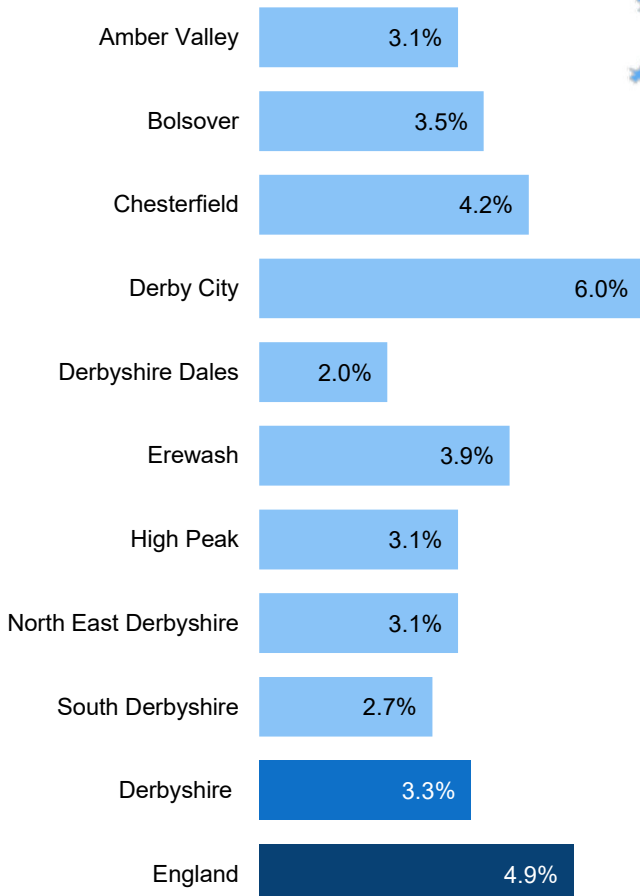

Unemployment in Derbyshire

3.3%

Claimant Count unemployment rate for Derbyshire in **October 2021**. This is equivalent to **16,095** people aged 16-64

This is lower than the England rate of **4.9%**

but a decrease of **-1.2%** since October 2020

4.2% of young people are unemployed in Derbyshire⁺

53.3% of all JSA claimants 16-64 have been unemployed for over 1 year*

⁺aged 16-64

* data available for JSA claimants only

Unemployment rate by local authority (%)