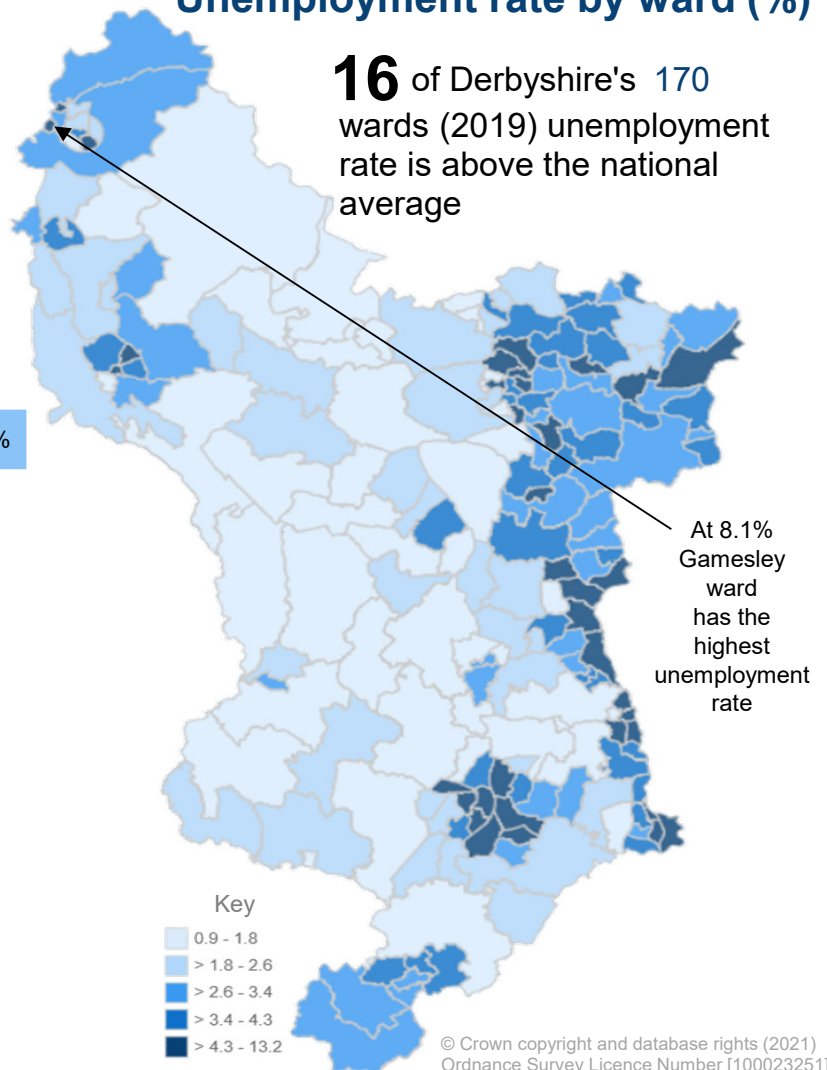

Unemployment rate by ward (%)

16 of Derbyshire's 170 wards (2019) unemployment rate is above the national average

© Crown copyright and database rights (2021)
Ordnance Survey Licence Number [100023251]