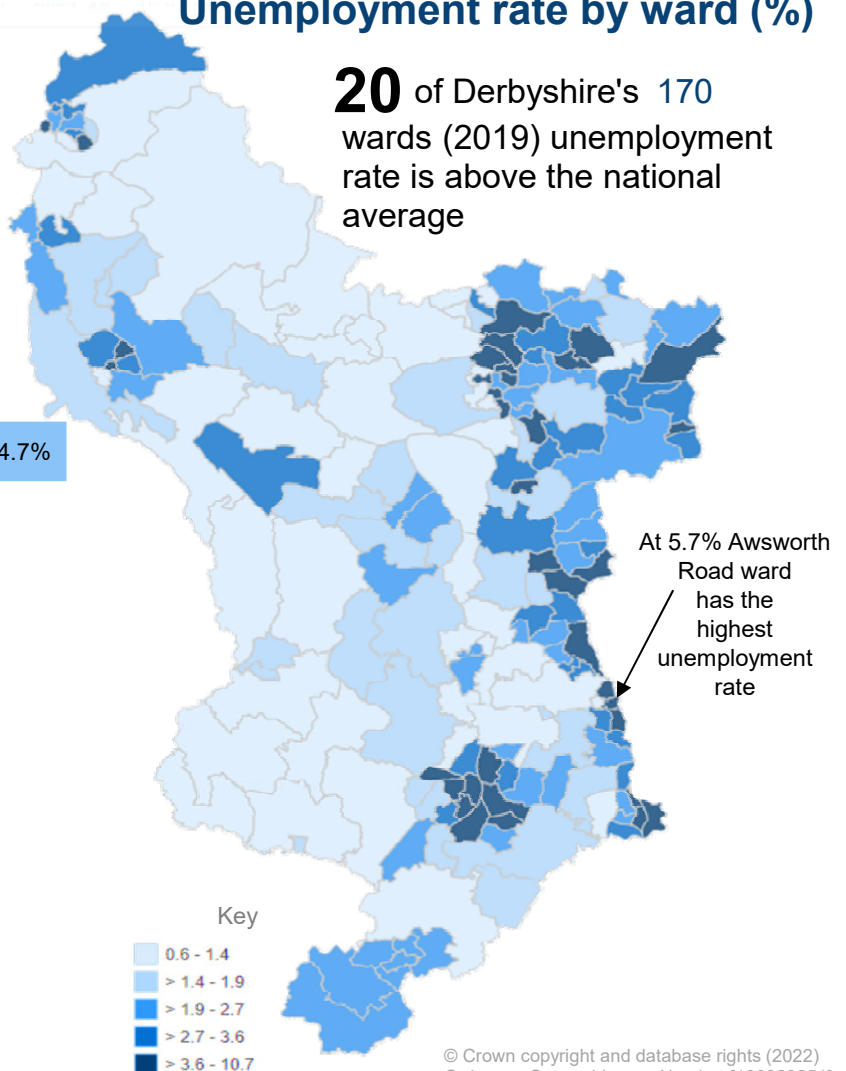

Unemployment in Derbyshire

2.6%

Claimant Count unemployment rate for Derbyshire in **September 2022**. This is equivalent to **12,565** people aged 16-64

This is lower than the England rate of **3.8%**

and a decrease of **-0.8%** since September 2021

3.4%

of young people are unemployed in Derbyshire⁺

52.5% of all JSA claimants 16-64 have been unemployed for over 1 year*

⁺aged 16-64

* data available for JSA claimants only

Unemployment rate by local authority (%)

Unemployment rate by ward (%)

20 of Derbyshire's 170 wards (2019) unemployment rate is above the national average

© Crown copyright and database rights (2022)
Ordnance Survey Licence Number [100023251]