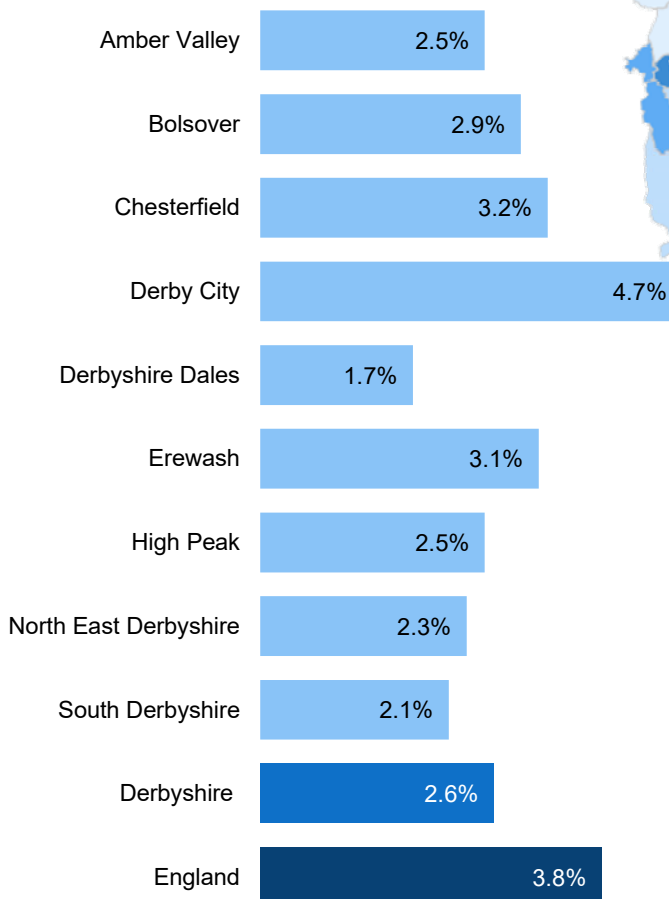

Unemployment in Derbyshire

2.6%

Claimant Count unemployment rate for Derbyshire in **September 2022**. This is equivalent to **12,565** people aged 16-64

This is lower than the England rate of **3.8%**

and a decrease of **-0.8%** since September 2021

3.4%

of young people are unemployed in Derbyshire⁺

52.5% of all JSA claimants 16-64 have been unemployed for over 1 year*

⁺aged 16-64

* data available for JSA claimants only

Unemployment rate by local authority (%)

Unemployment rate by ward (%)

20 of Derbyshire's 170 wards (2019) unemployment rate is above the national average

© Crown copyright and database rights (2022)
Ordnance Survey Licence Number [100023251]