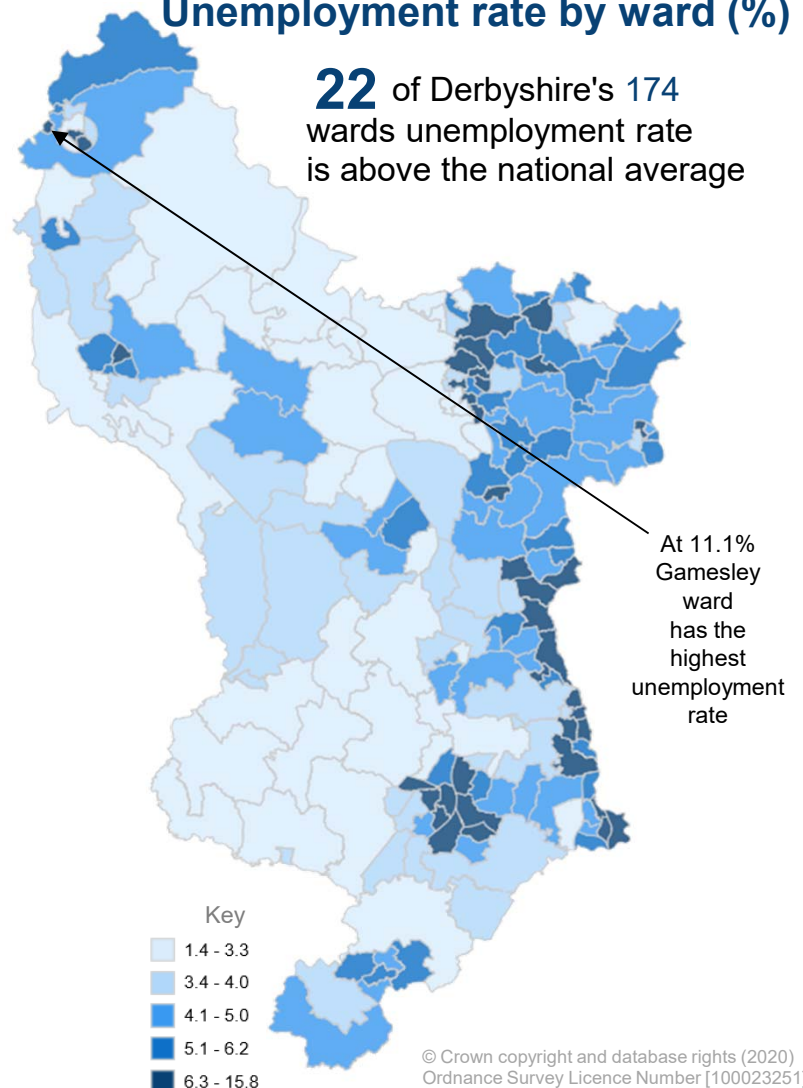

Unemployment in Derbyshire

4.9%

Claimant Count unemployment rate for Derbyshire in **September 2020**. This is equivalent to **23,785** people aged 16-64

This is lower than the England rate of **6.6%**

but an increase of **2.7%** since September 2019

7.1%

of young people are unemployed in Derbyshire⁺

24.5% of all JSA claimants 16-64 have been unemployed for over 1 year*

⁺aged 16-64

* data available for JSA claimants only

Unemployment rate by local authority (%)

Unemployment rate by ward (%)

22 of Derbyshire's 174 wards unemployment rate is above the national average

© Crown copyright and database rights (2020)
Ordnance Survey Licence Number [100023251]