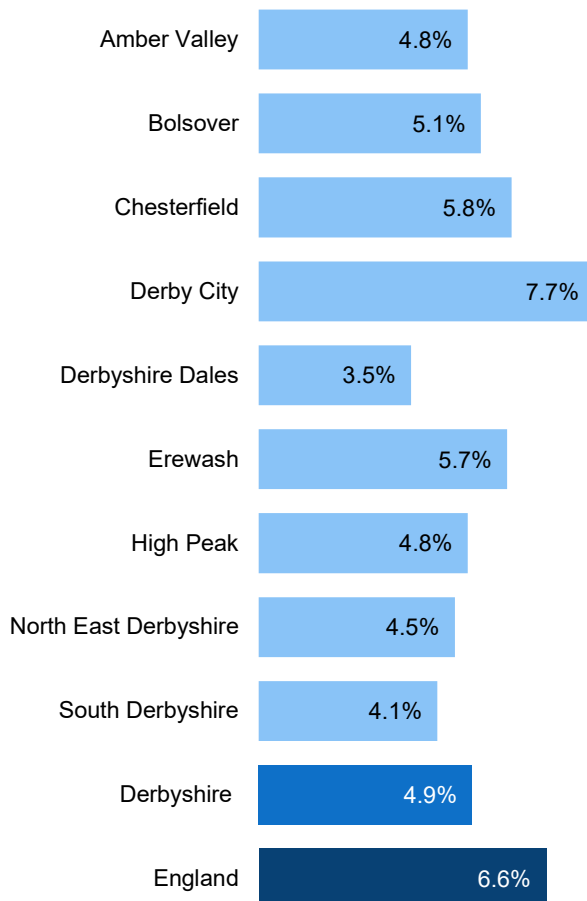

Unemployment in Derbyshire

4.9%

Claimant Count unemployment rate for Derbyshire in **September 2020**. This is equivalent to **23,785** people aged 16-64

This is lower than the England rate of **6.6%**

but an increase of **2.7%** since September 2019

7.1%

of young people are unemployed in Derbyshire⁺

24.5% of all JSA claimants 16-64 have been unemployed for over 1 year*

⁺aged 16-64

* data available for JSA claimants only

Unemployment rate by local authority (%)

Unemployment rate by ward (%)

22 of Derbyshire's 174 wards unemployment rate is above the national average

© Crown copyright and database rights (2020)
Ordnance Survey Licence Number [100023251]