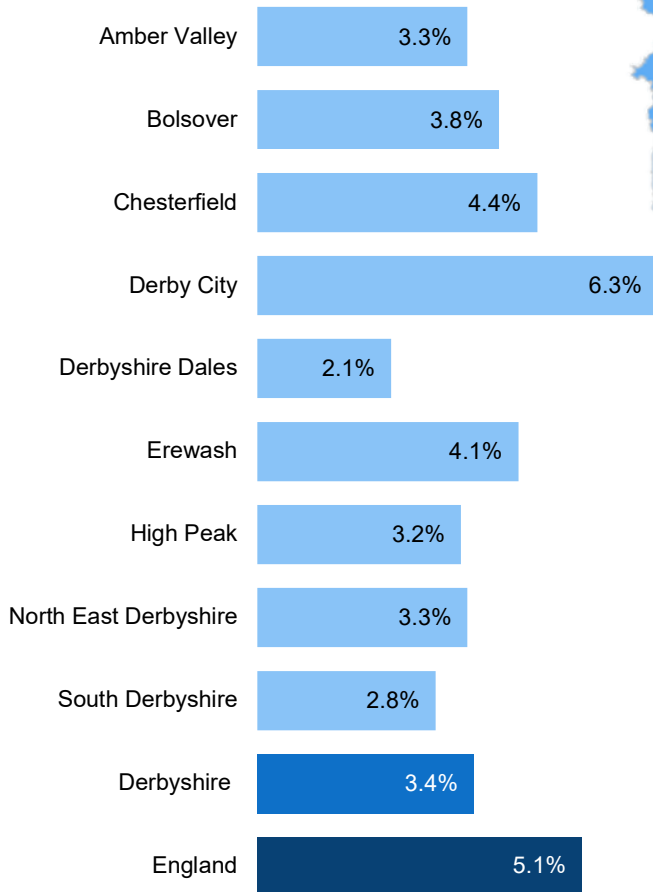

# Unemployment in Derbyshire

**3.4%**

Claimant Count unemployment rate for Derbyshire in **September 2021**. This is equivalent to **16,940** people aged 16-64

This is lower than the England rate of **5.1%**

but a decrease of **-1.4%** since September 2020

**4.5%** of young people are unemployed in Derbyshire\*

52.2% of all JSA claimants 16-64 have been unemployed for over 1 year\*

\*aged 16-64

\* data available for JSA claimants only

## Unemployment rate by local authority (%)

## Unemployment rate by ward (%)

**21** of Derbyshire's 170 wards (2019) unemployment rate is above the national average

© Crown copyright and database rights (2021)  
Ordnance Survey Licence Number [100023251]