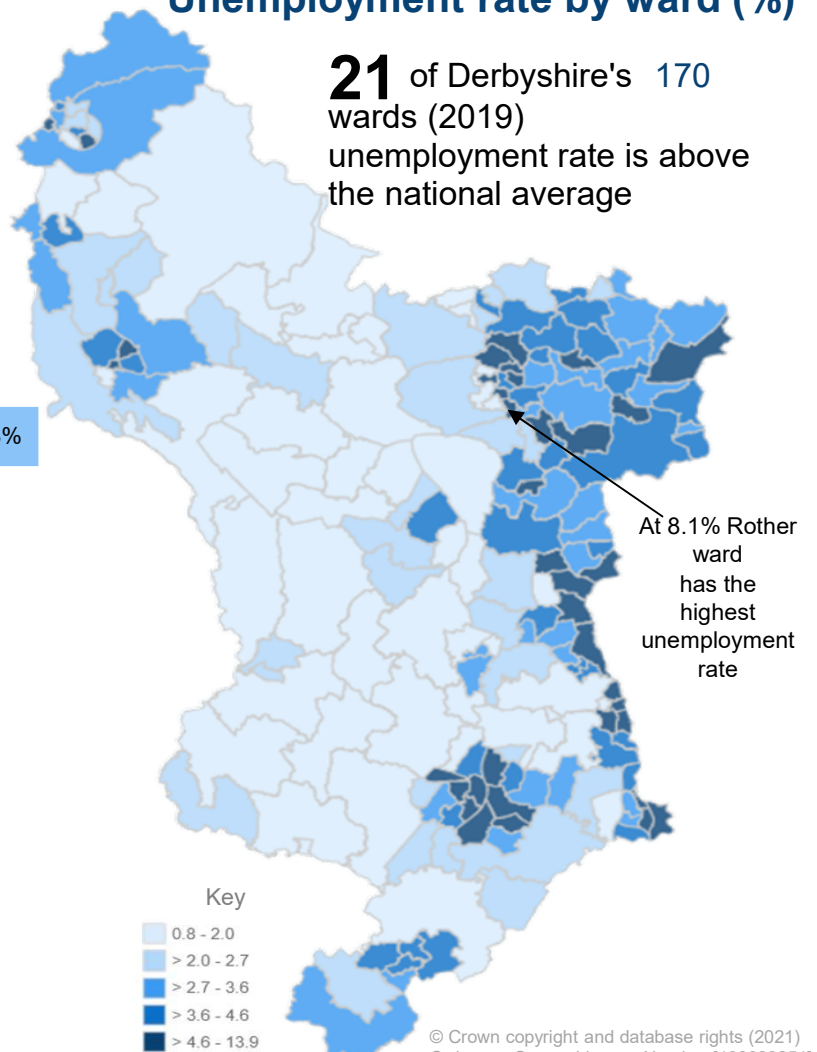

Unemployment rate by ward (%)

21 of Derbyshire's 170 wards (2019) unemployment rate is above the national average

© Crown copyright and database rights (2021)
Ordnance Survey Licence Number [100023251]