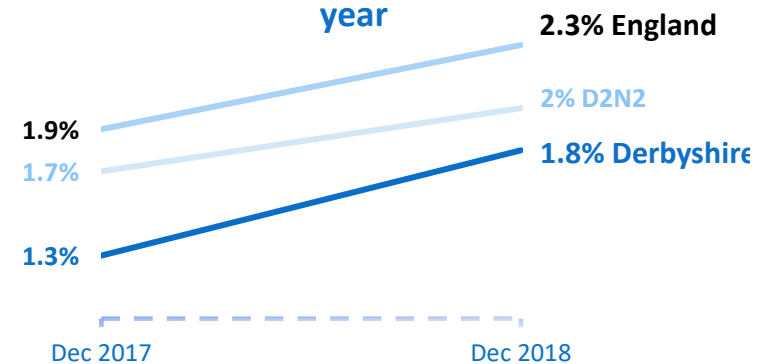

Unemployment in Derbyshire

Unemployment by ward

42 of Derbyshire's 174 wards unemployment rate is above the national average.

8,860 people aged 16 to 64 years claimed Universal Credit and Job Seekers Allowance in Derbyshire

5,245 or 2.2% of men

3,615 or 1.5% of women

Claimant count unemployment in Derbyshire has increased over the last year

46.6%

of all Job Seekers Allowance claimants have been unemployed for over 1 year* (1,020 16-64 year olds)