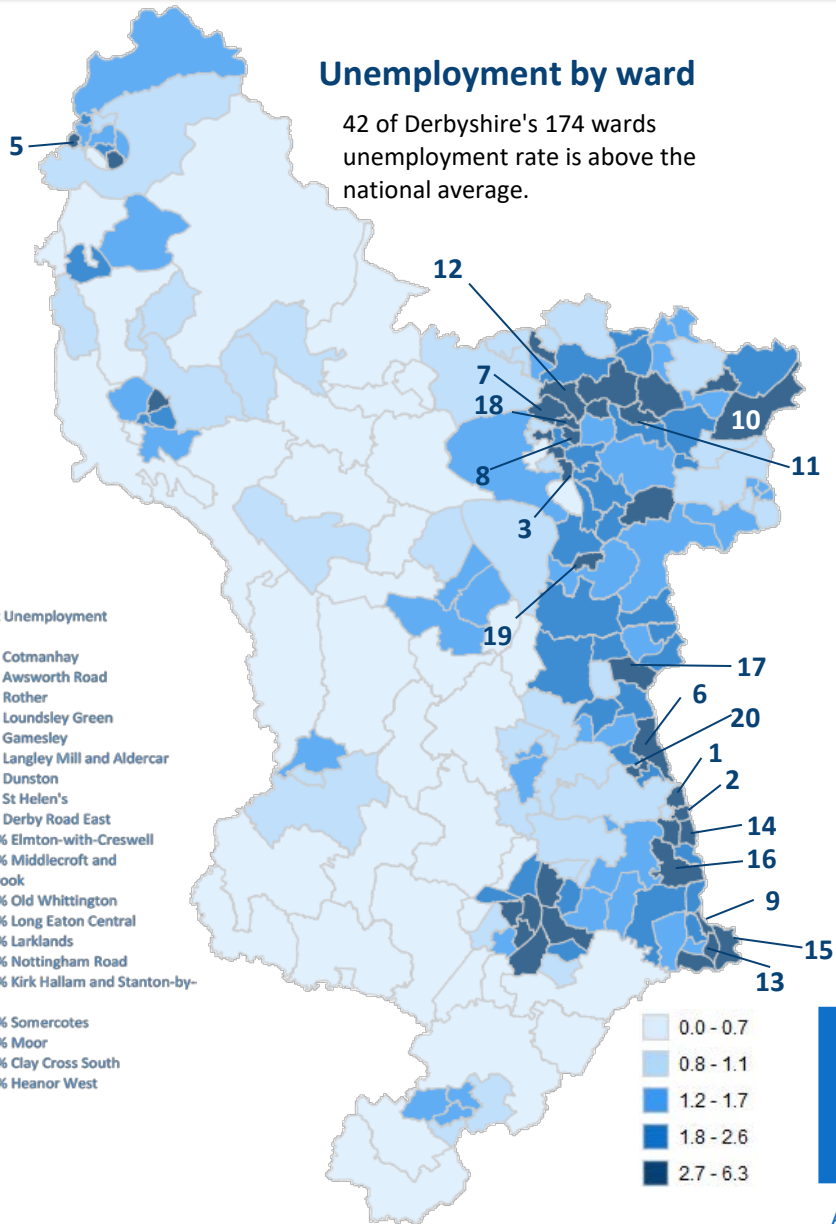

Unemployment in Derbyshire

Unemployment by ward

42 of Derbyshire's 174 wards unemployment rate is above the national average.

8,860 people aged 16 to 64 years claimed Universal Credit and Job Seekers Allowance in Derbyshire

5,245 or 2.2% of men

3,615 or 1.5% of women

Claimant count unemployment in Derbyshire has increased over the last year

46.6%

of all Job Seekers Allowance claimants have been unemployed for over 1 year* (1,020 16-64 year olds)

2,015 young people aged 16-24 are unemployed in Derbyshire **2.7%**

Unemployment by local authority

© Crown Copyright and database rights [2019] Ordnance Survey [100023251]
You are not permitted to copy, sub-licence, distribute or sell any of this data to third parties in any form.