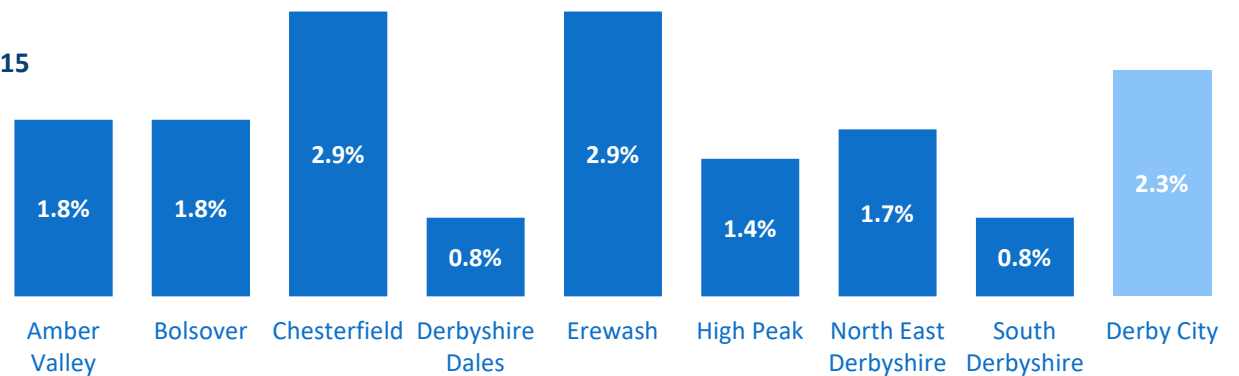

Unemployment in Derbyshire

Unemployment by ward

42 of Derbyshire's 174 wards unemployment rate is above the national average.

8,860 people aged 16 to 64 years claimed Universal Credit and Job Seekers Allowance in Derbyshire

5,245 or 2.2% of men

3,615 or 1.5% of women

Claimant count unemployment in Derbyshire has increased over the last year

46.6%

of all Job Seekers Allowance claimants have been unemployed for over 1 year* (1,020 16-64 year olds)

2,015 young people aged 16-24 are unemployed in Derbyshire **2.7%**

Unemployment by local authority

© Crown Copyright and database rights [2019] Ordnance Survey [100023251]
You are not permitted to copy, sub-licence, distribute or sell any of this data to third parties in any form.