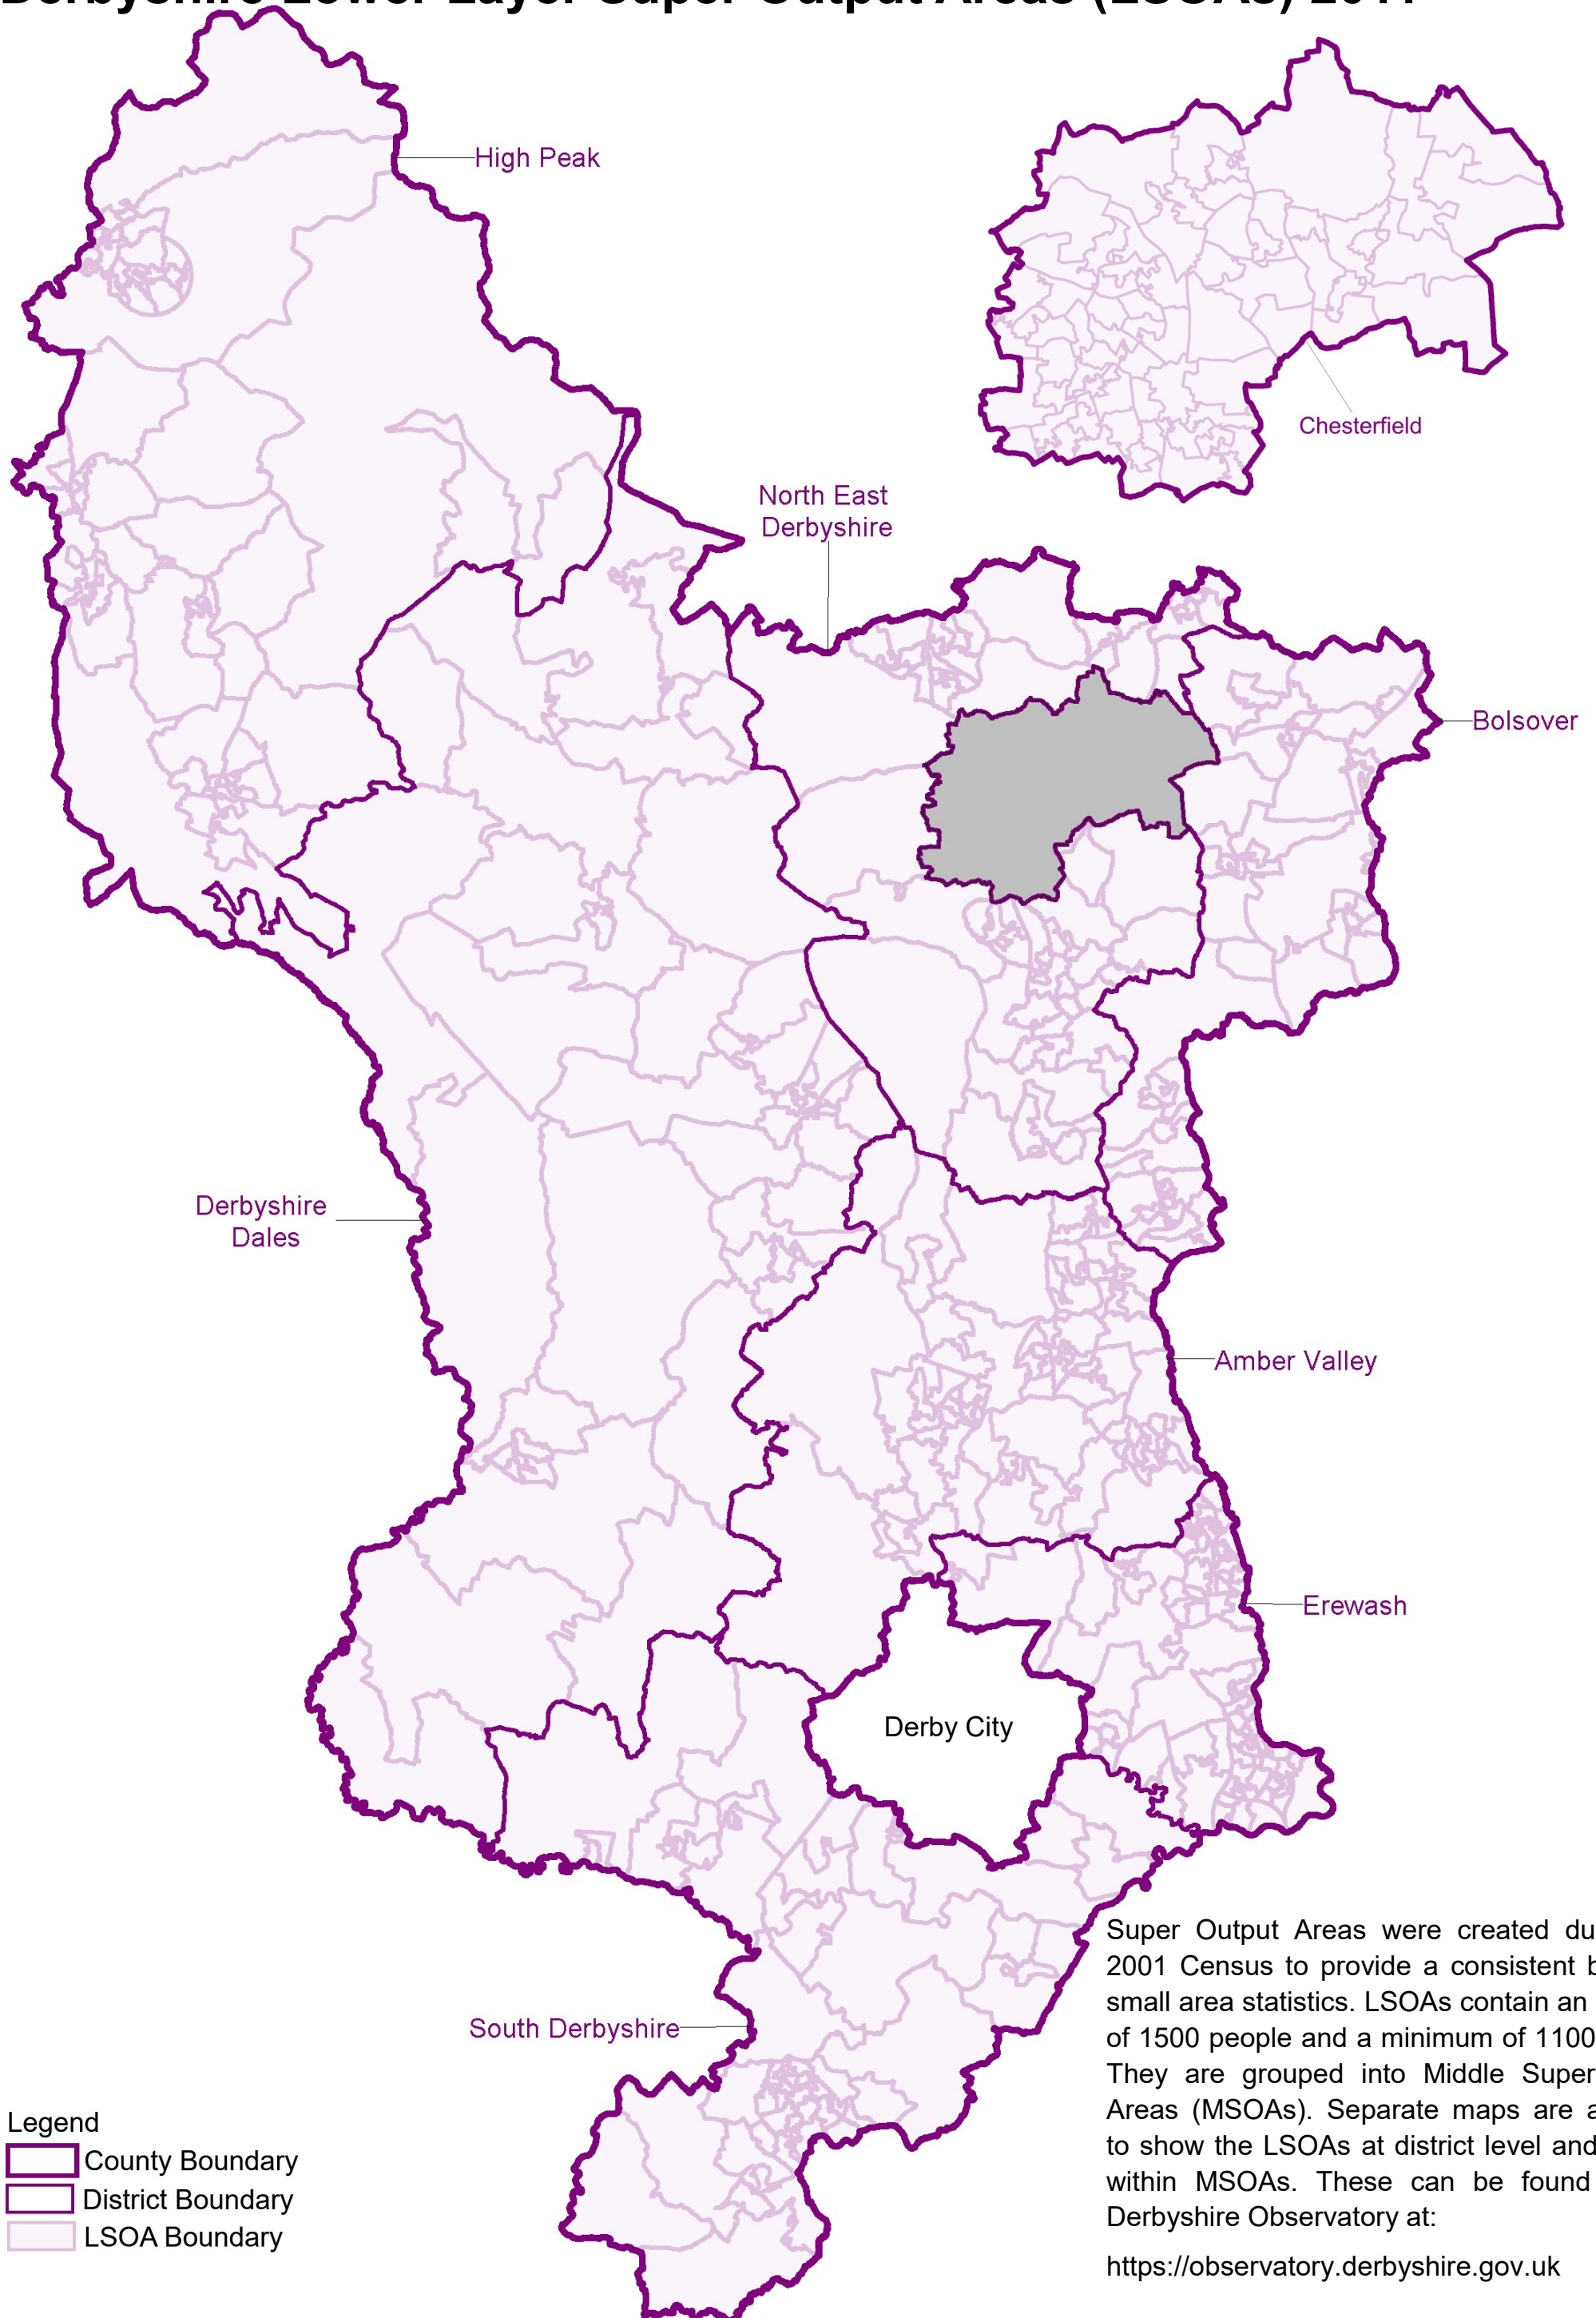

Derbyshire Lower Layer Super Output Areas (LSOAs) 2011

Legend

- County Boundary
- District Boundary
- LSOA Boundary

Super Output Areas were created during the 2001 Census to provide a consistent basis for small area statistics. LSOAs contain an average of 1500 people and a minimum of 1100 people. They are grouped into Middle Super Output Areas (MSOAs). Separate maps are available to show the LSOAs at district level and LSOAs within MSOAs. These can be found on the Derbyshire Observatory at:

<https://observatory.derbyshire.gov.uk>