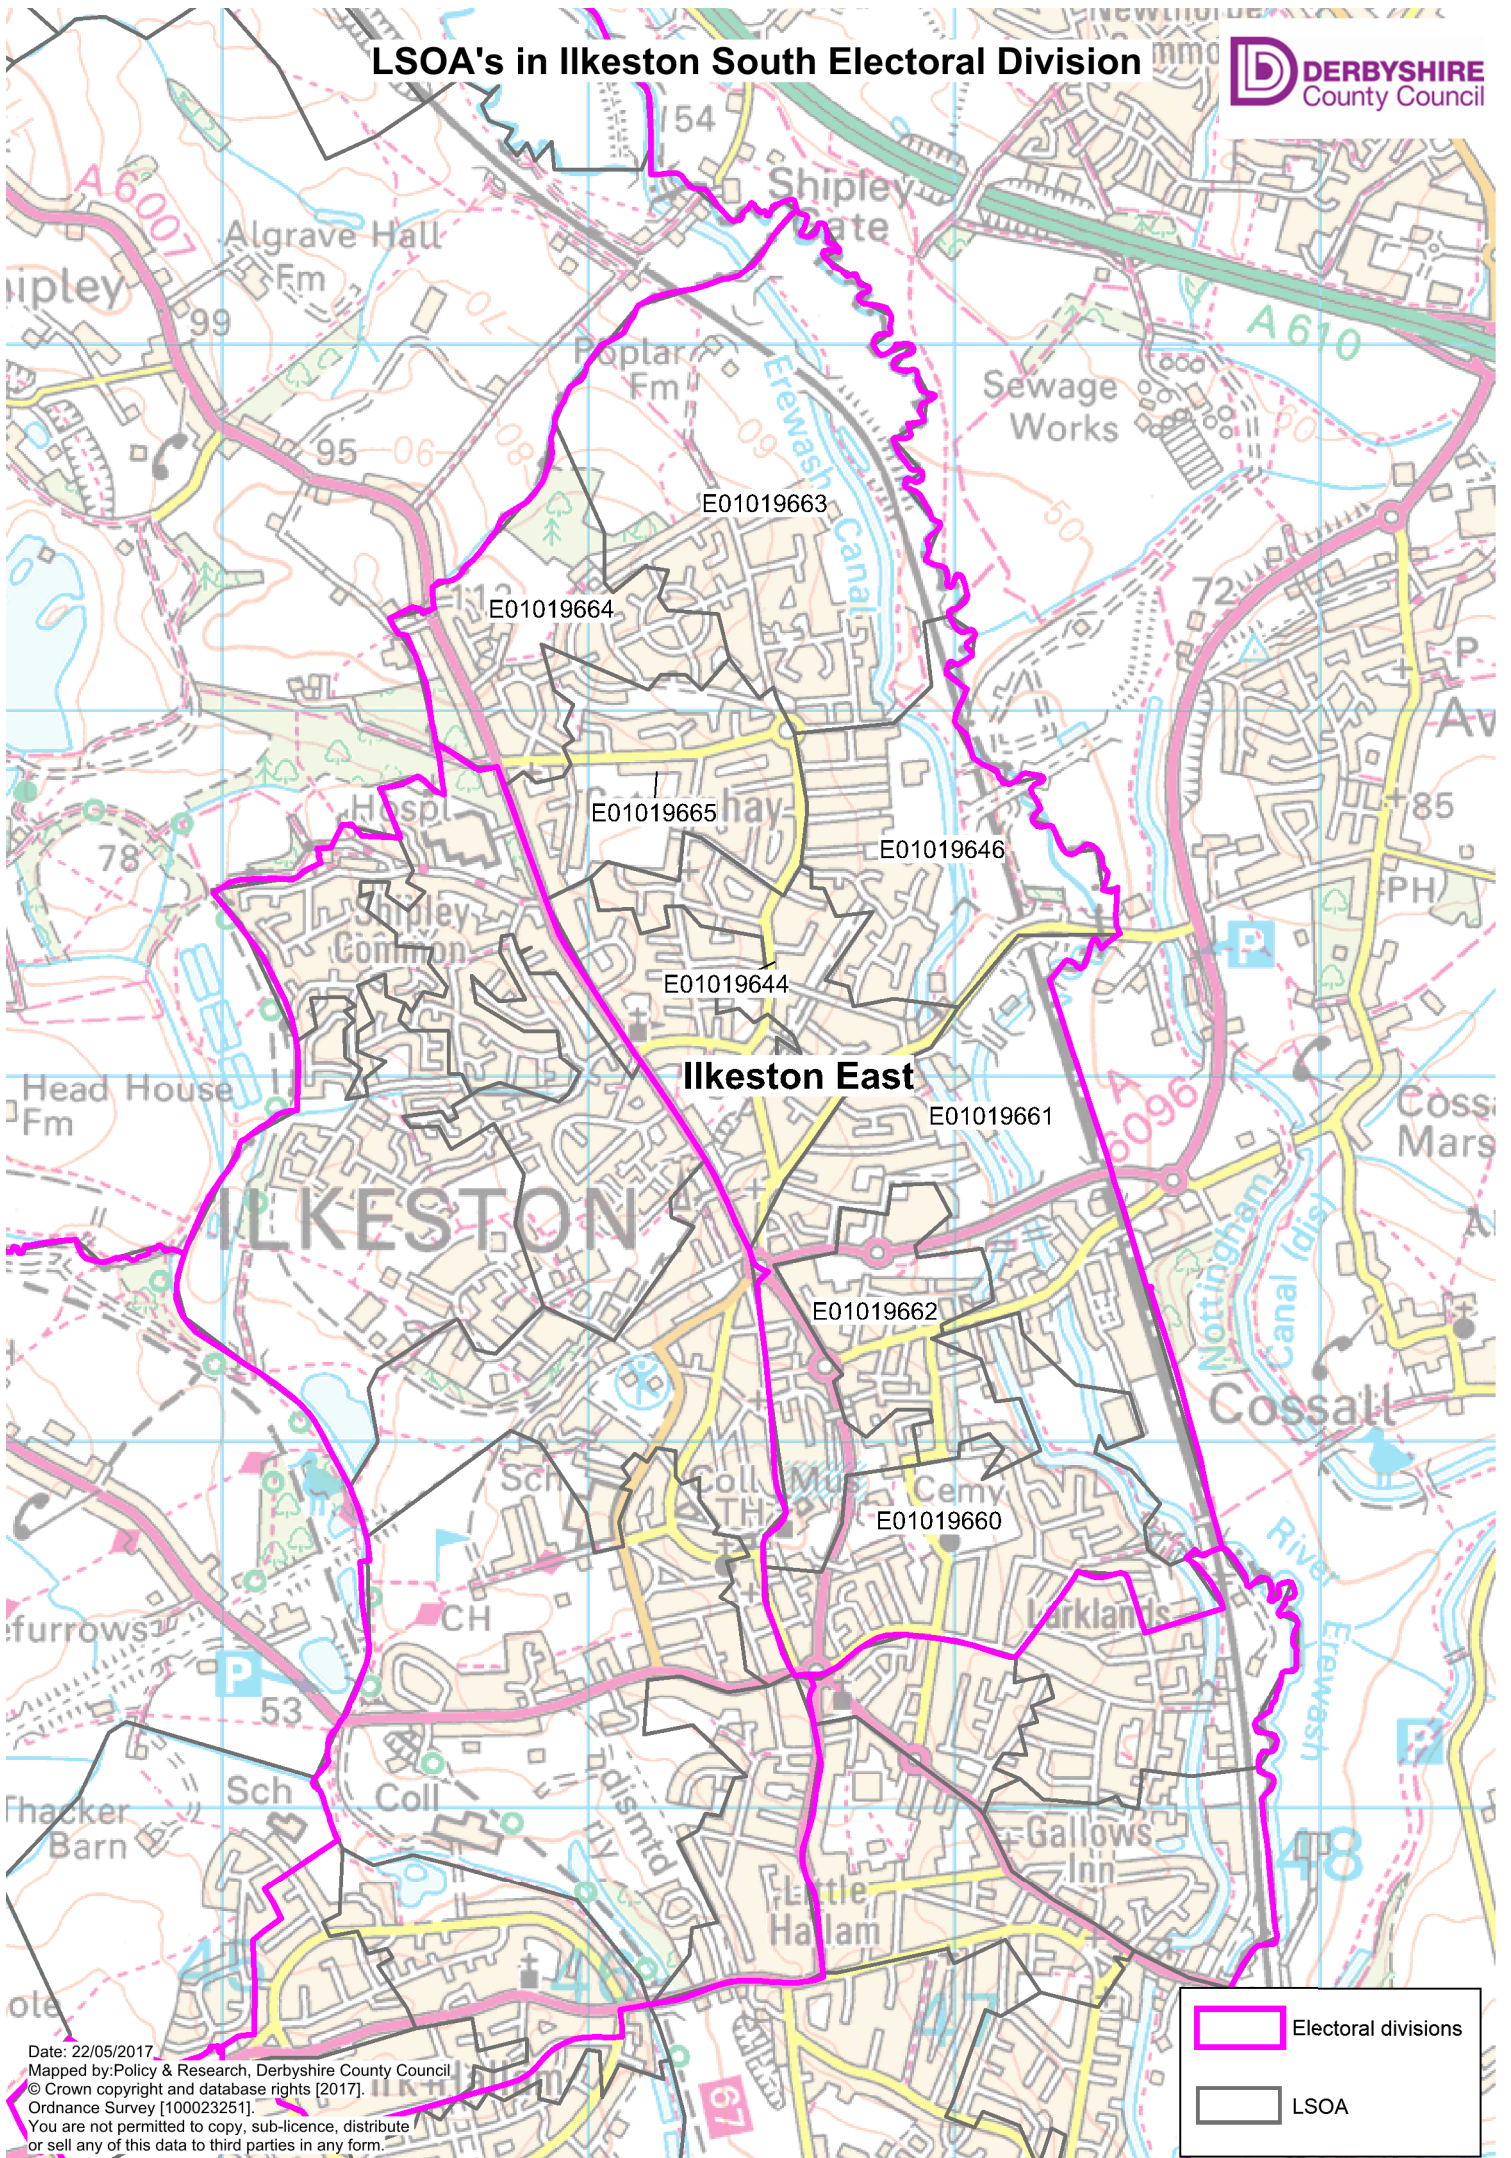

# LSOA's in Ilkeston South Electoral Division

Date: 22/05/2017  
Mapped by: Policy & Research, Derbyshire County Council  
© Crown copyright and database rights [2017].  
Ordnance Survey [100023251].  
You are not permitted to copy, sub-licence, distribute  
or sell any of this data to third parties in any form.

	Electoral divisions
	LSOA