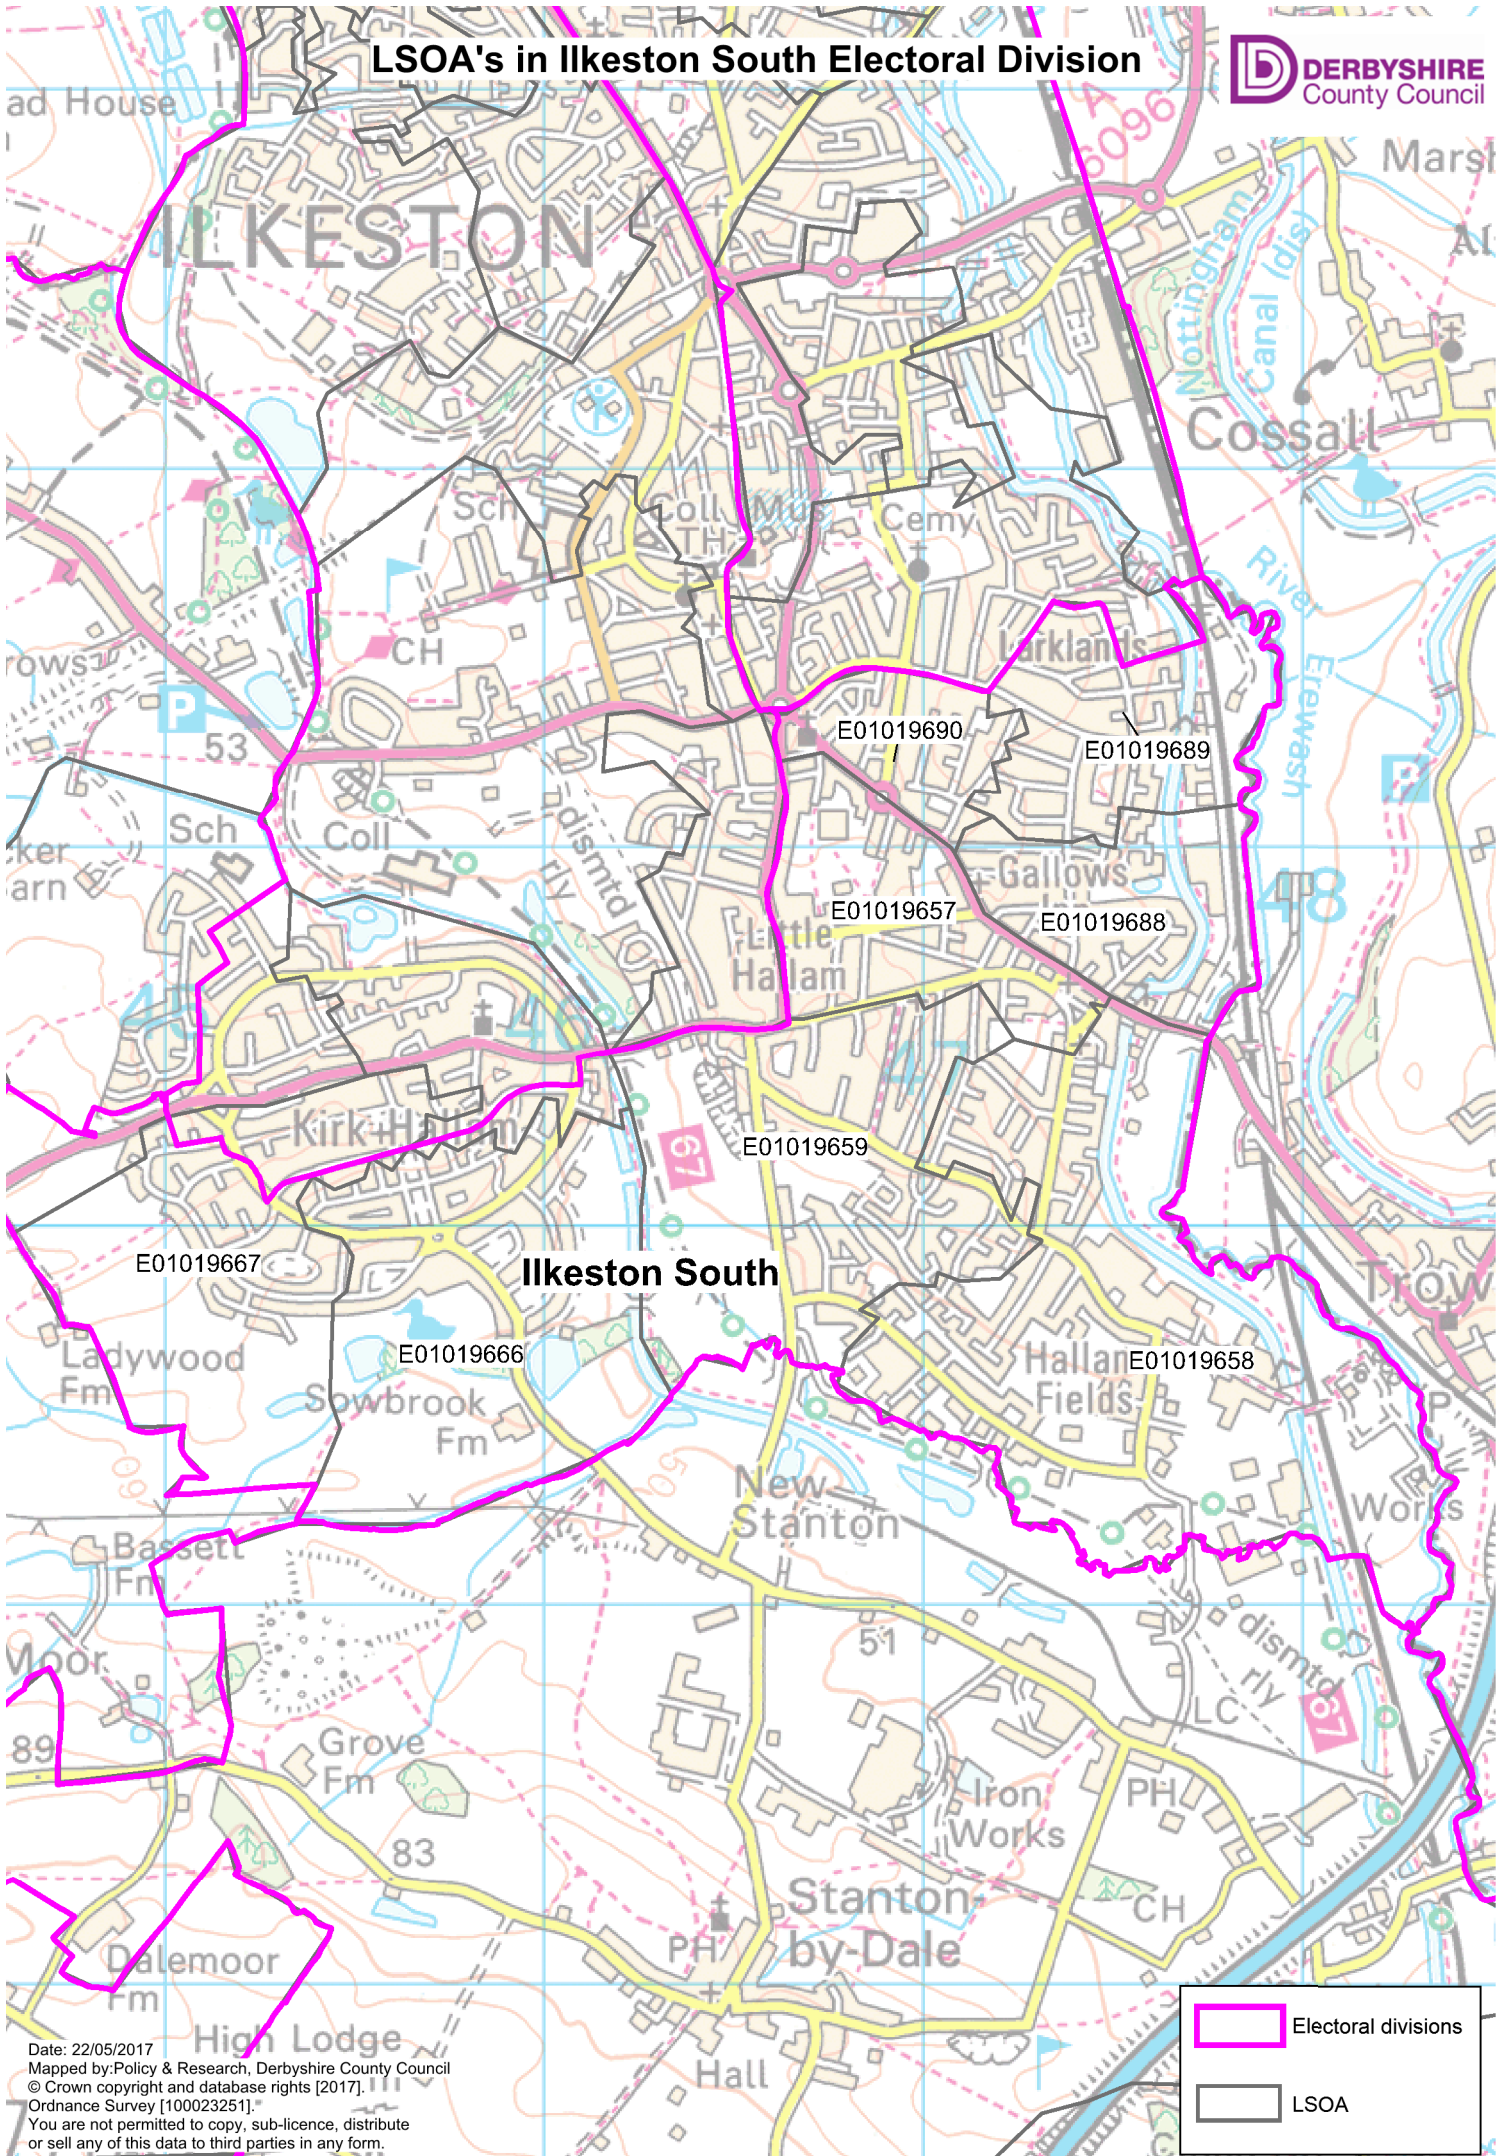

# LSOA's in Ilkeston South Electoral Division

## Ilkeston South

	Electoral divisions
	LSOA

Date: 22/05/2017  
Mapped by: Policy & Research, Derbyshire County Council  
© Crown copyright and database rights [2017].  
Ordnance Survey [100023251].  
You are not permitted to copy, sub-licence, distribute or sell any of this data to third parties in any form.