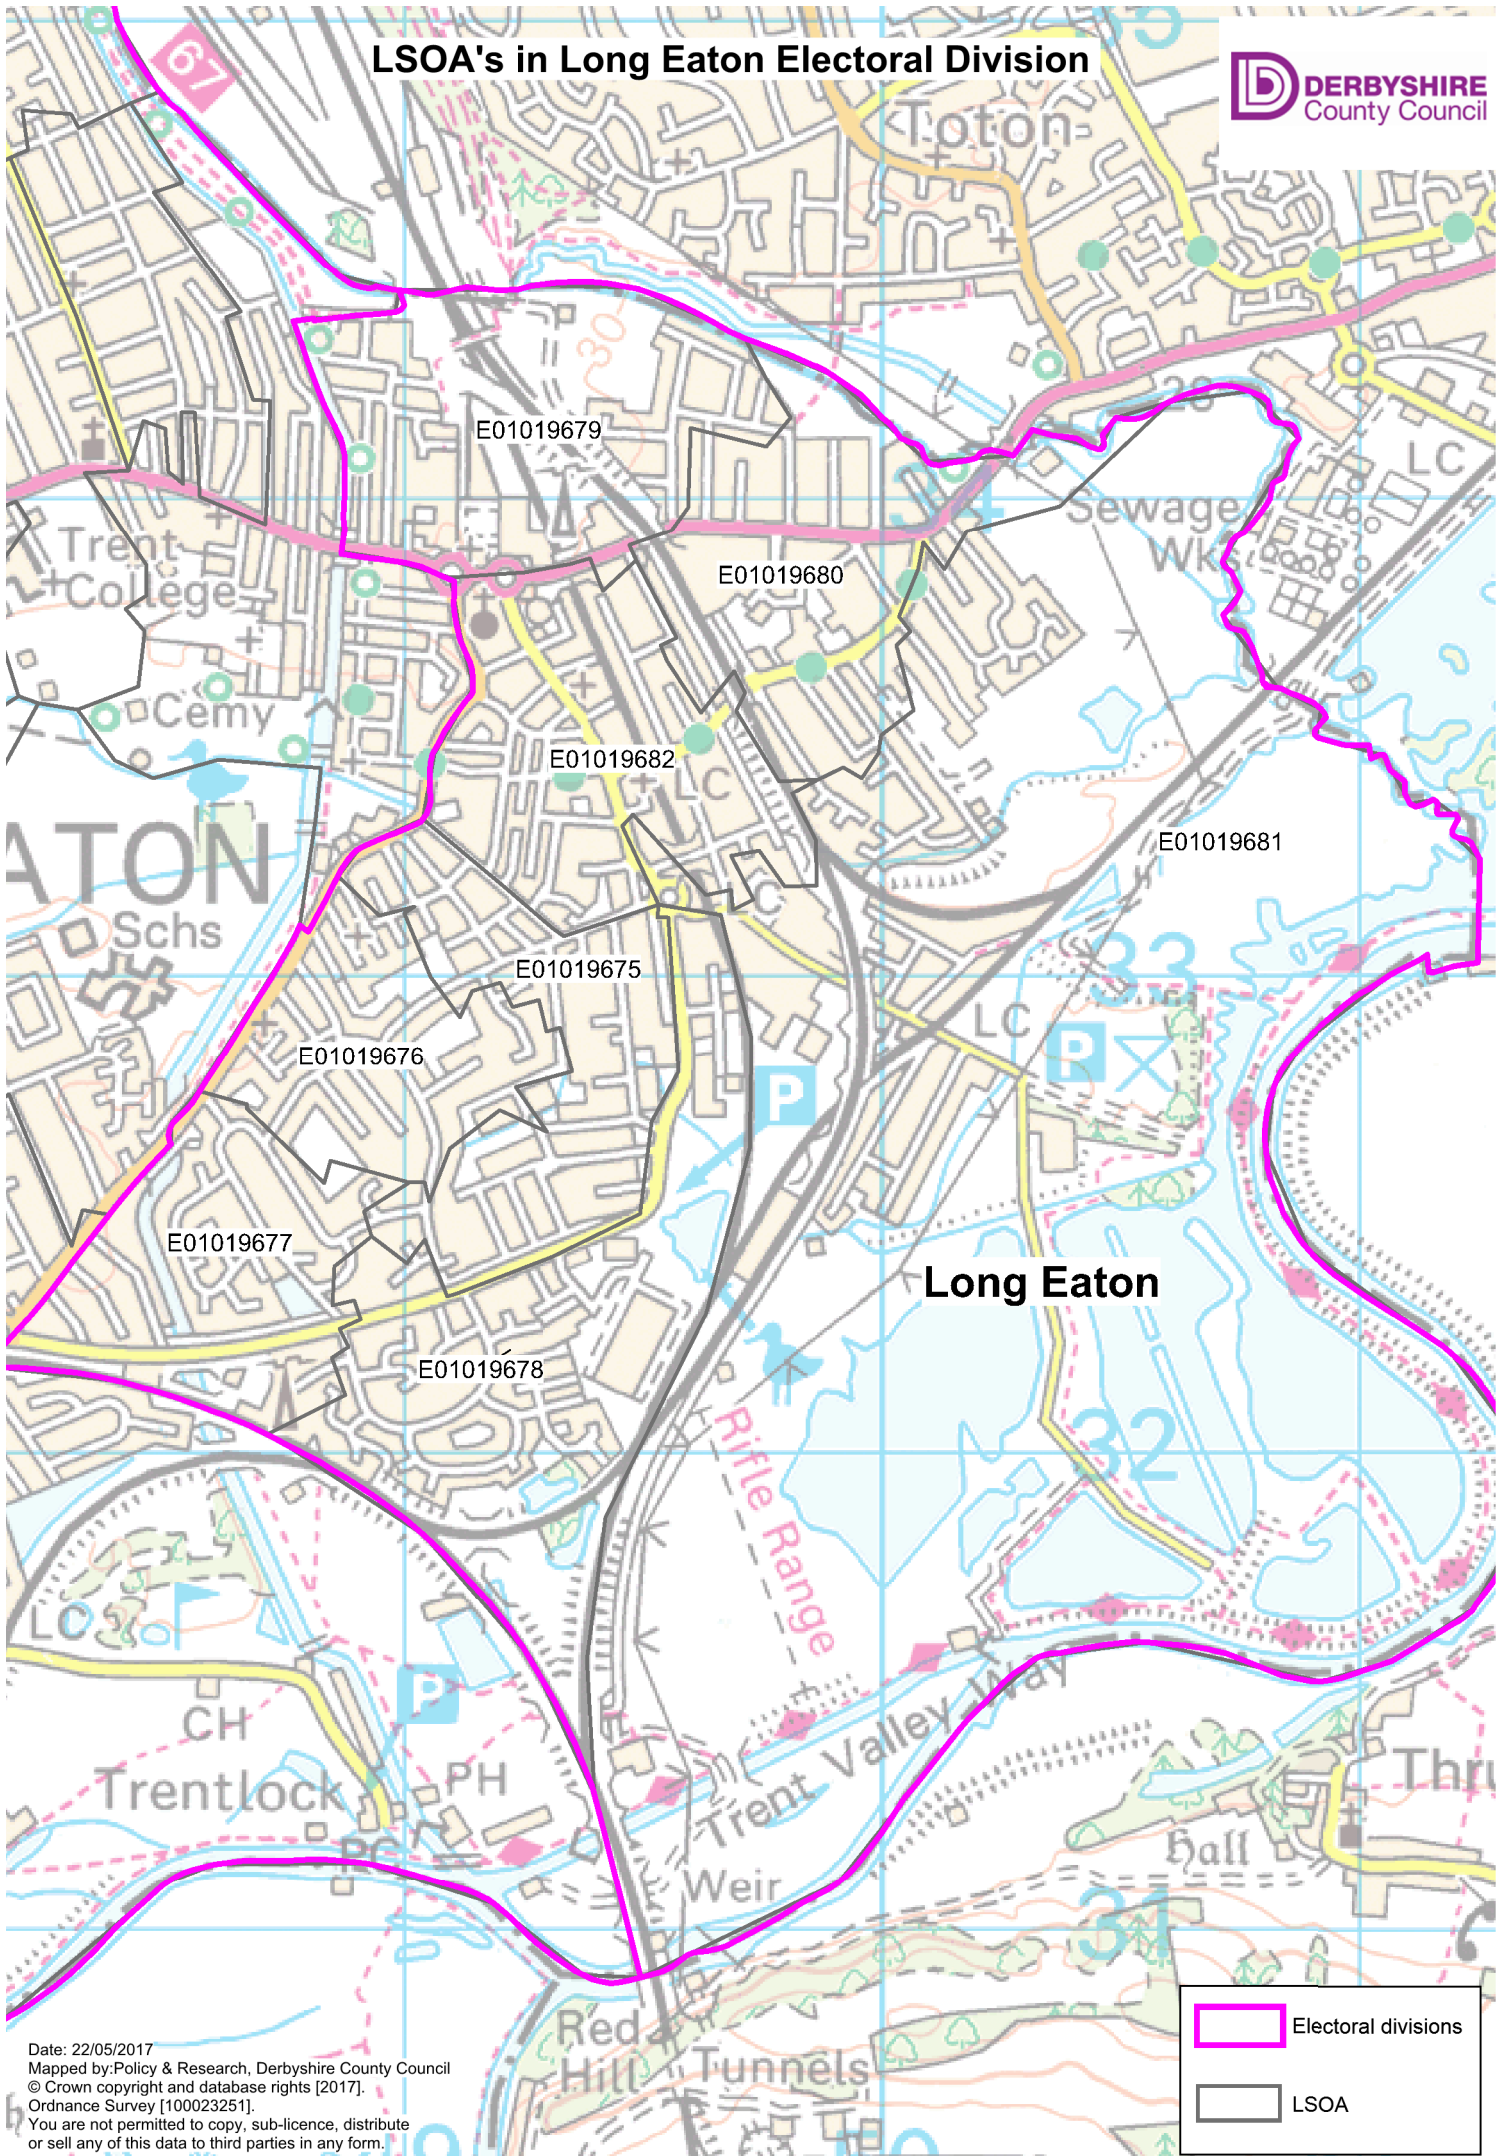

LSOA's in Long Eaton Electoral Division

Date: 22/05/2017
Mapped by: Policy & Research, Derbyshire County Council
© Crown copyright and database rights [2017].
Ordnance Survey [100023251].
You are not permitted to copy, sub-licence, distribute
or sell any of this data to third parties in any form.

	Electoral divisions
	LSOA