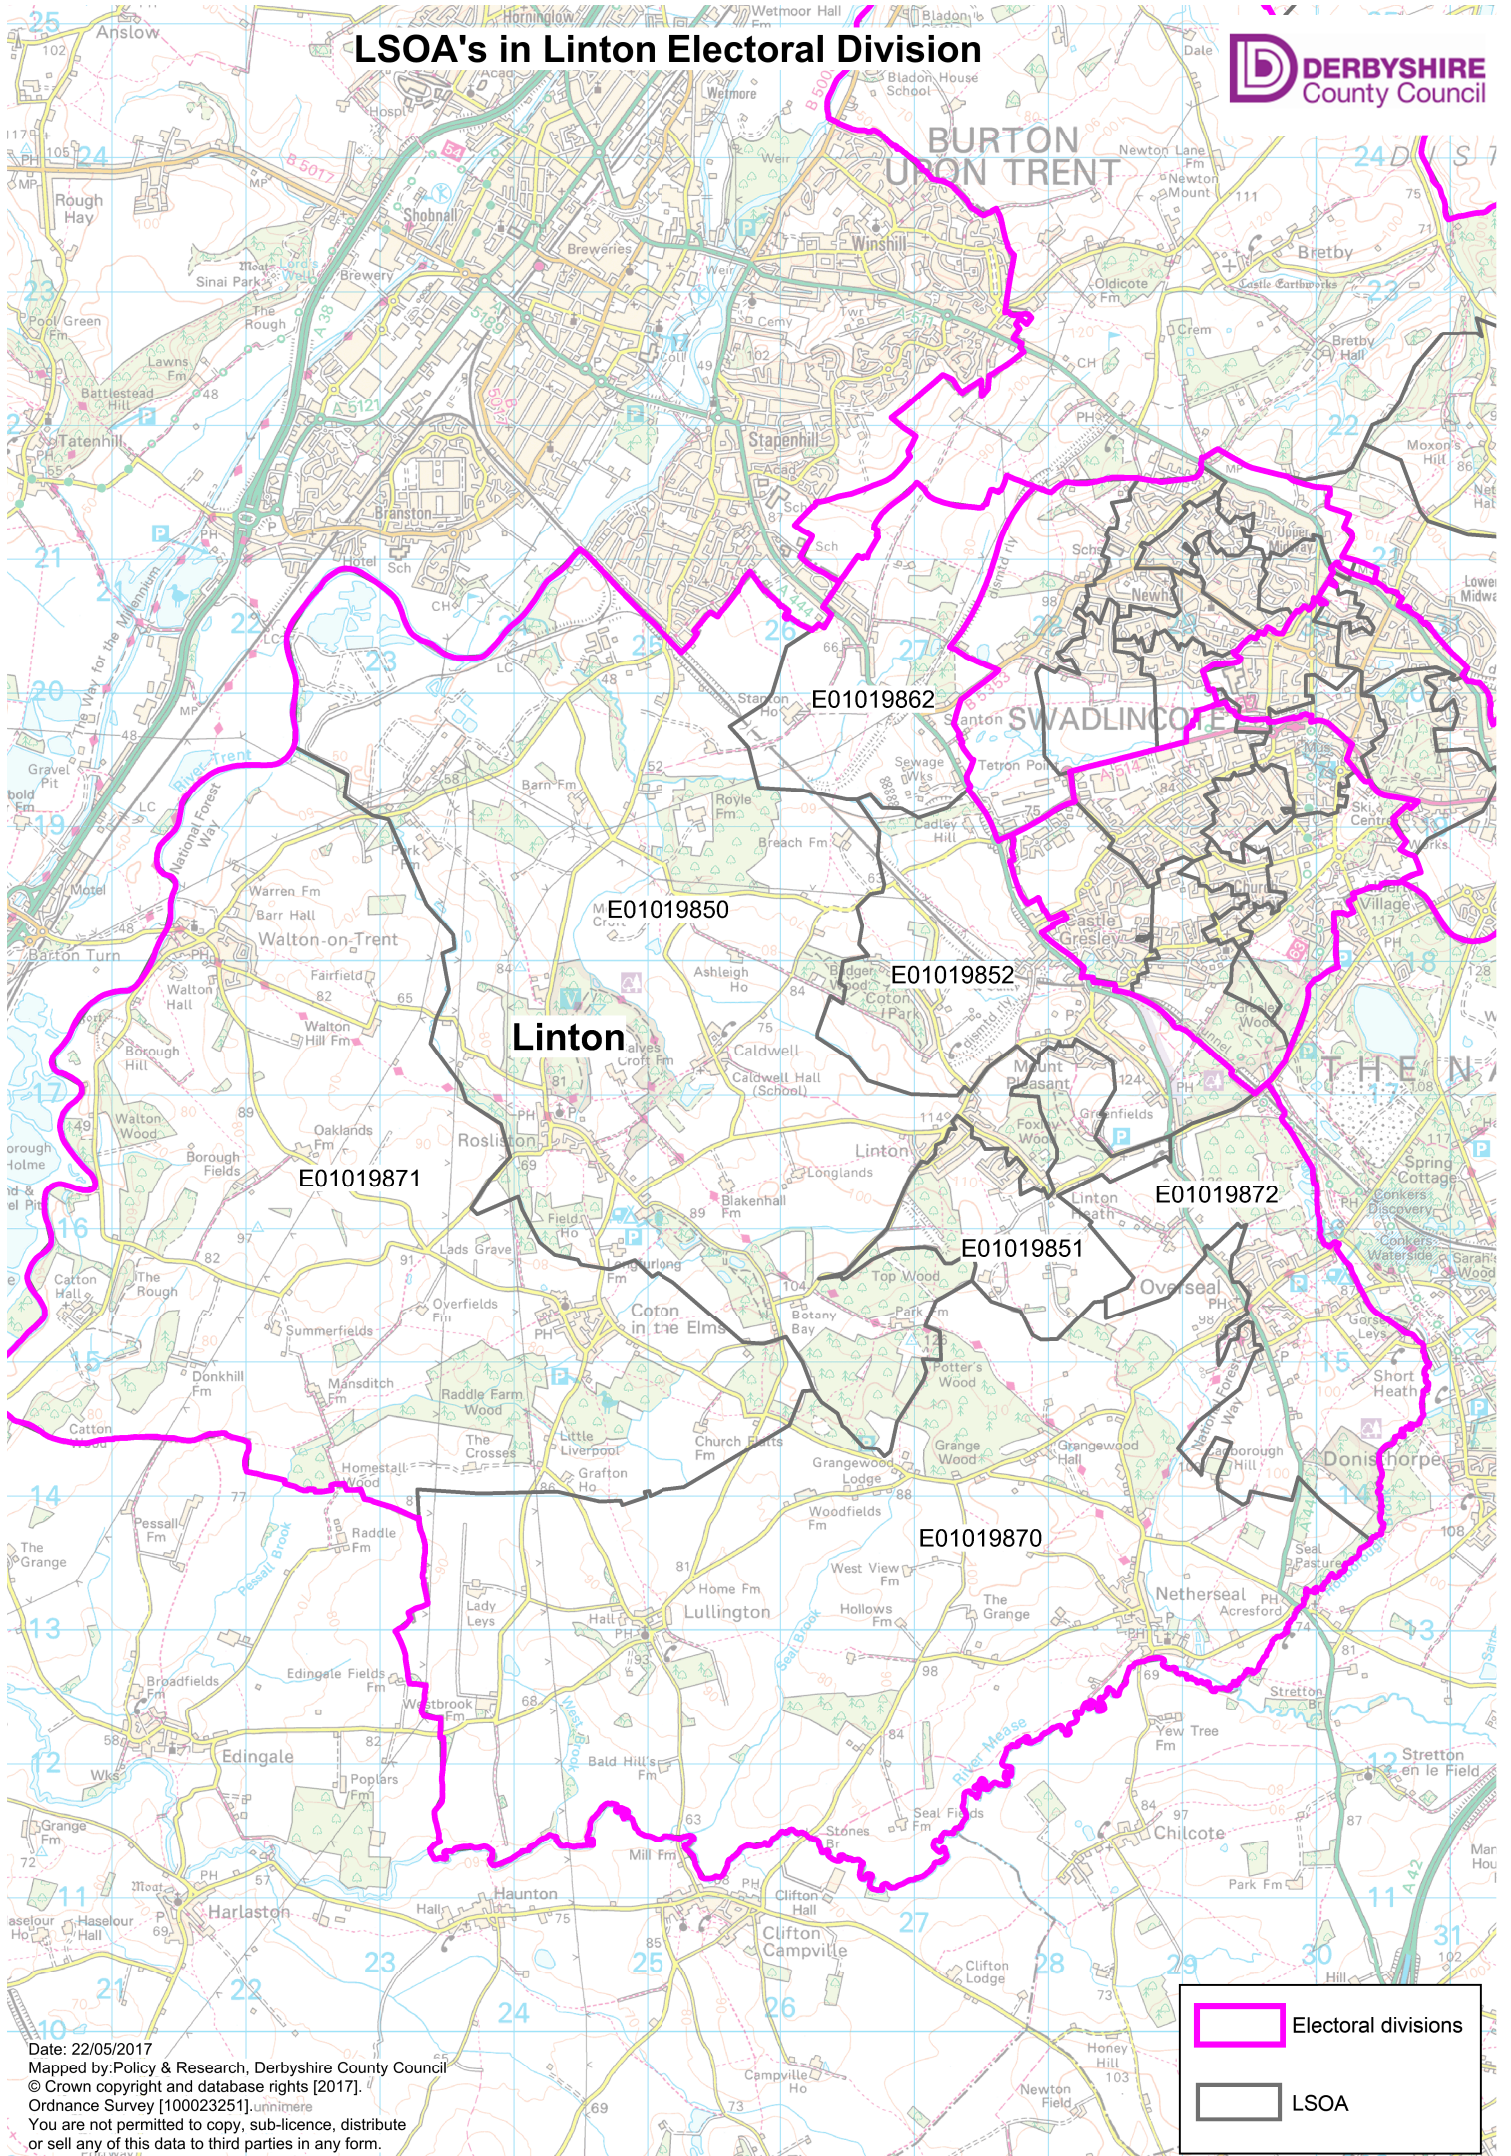

LSOA's in Linton Electoral Division

Linton

	Electoral divisions
	LSOA

Date: 22/05/2017
Mapped by: Policy & Research, Derbyshire County Council
© Crown copyright and database rights [2017].
Ordnance Survey [100023251].unnnimera
You are not permitted to copy, sub-licence, distribute
or sell any of this data to third parties in any form.