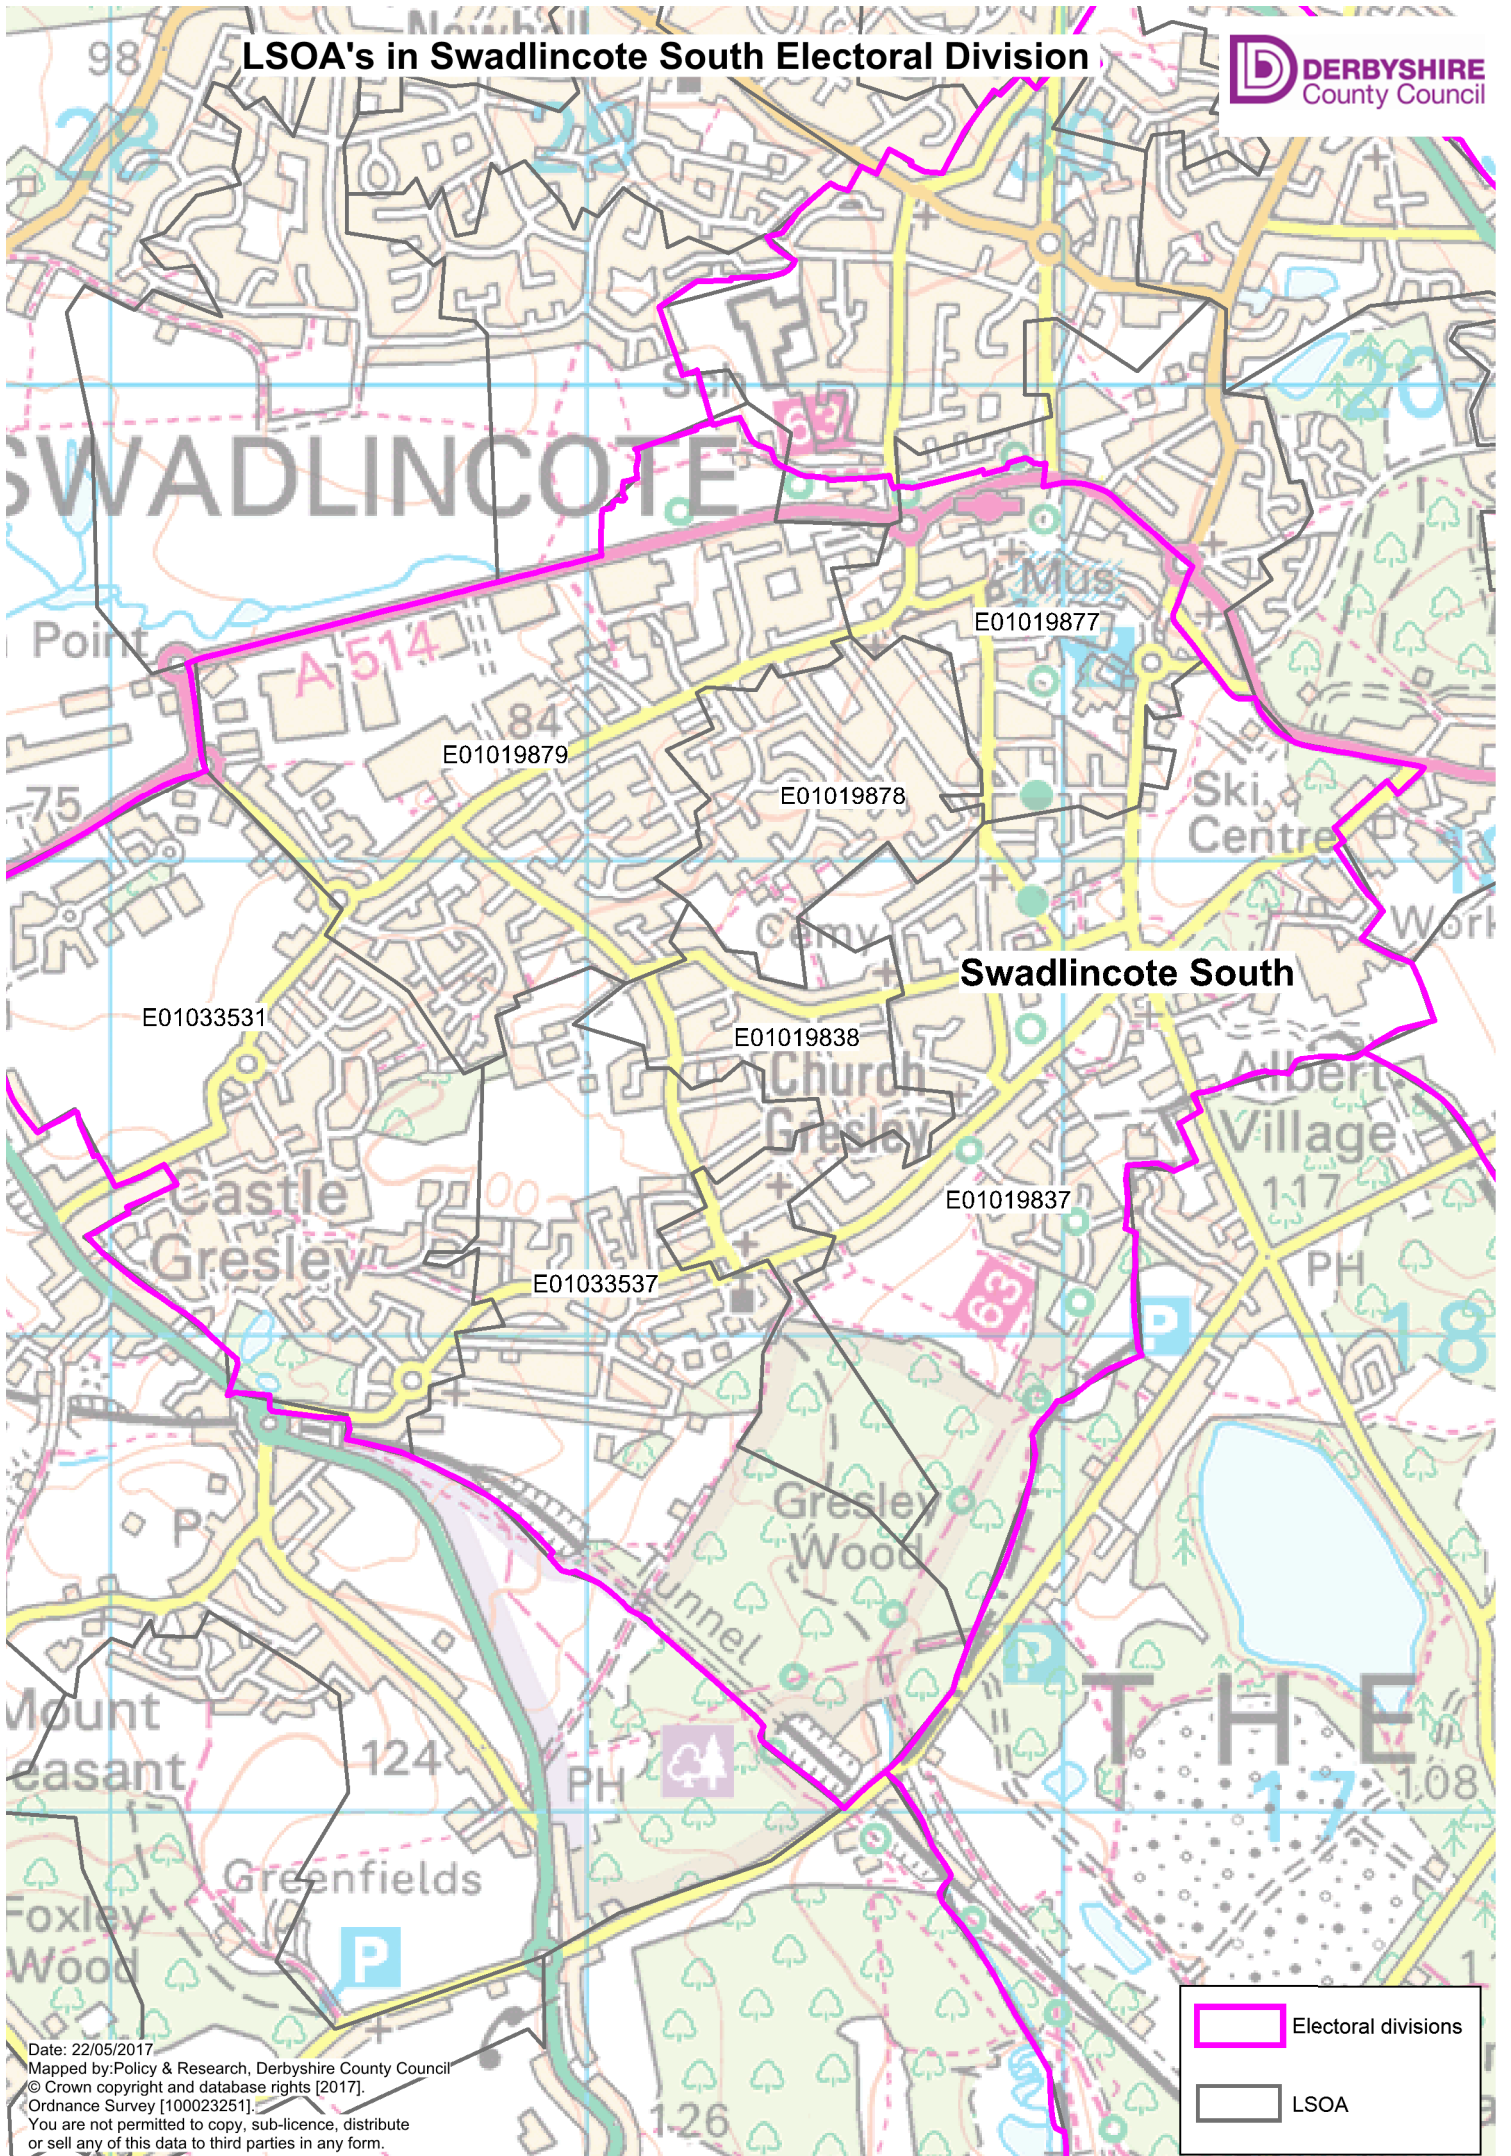

LSOA's in Swadlincote South Electoral Division

	Electoral divisions
	LSOA

Date: 22/05/2017
Mapped by: Policy & Research, Derbyshire County Council
© Crown copyright and database rights [2017].
Ordnance Survey [100023251].
You are not permitted to copy, sub-licence, distribute
or sell any of this data to third parties in any form.