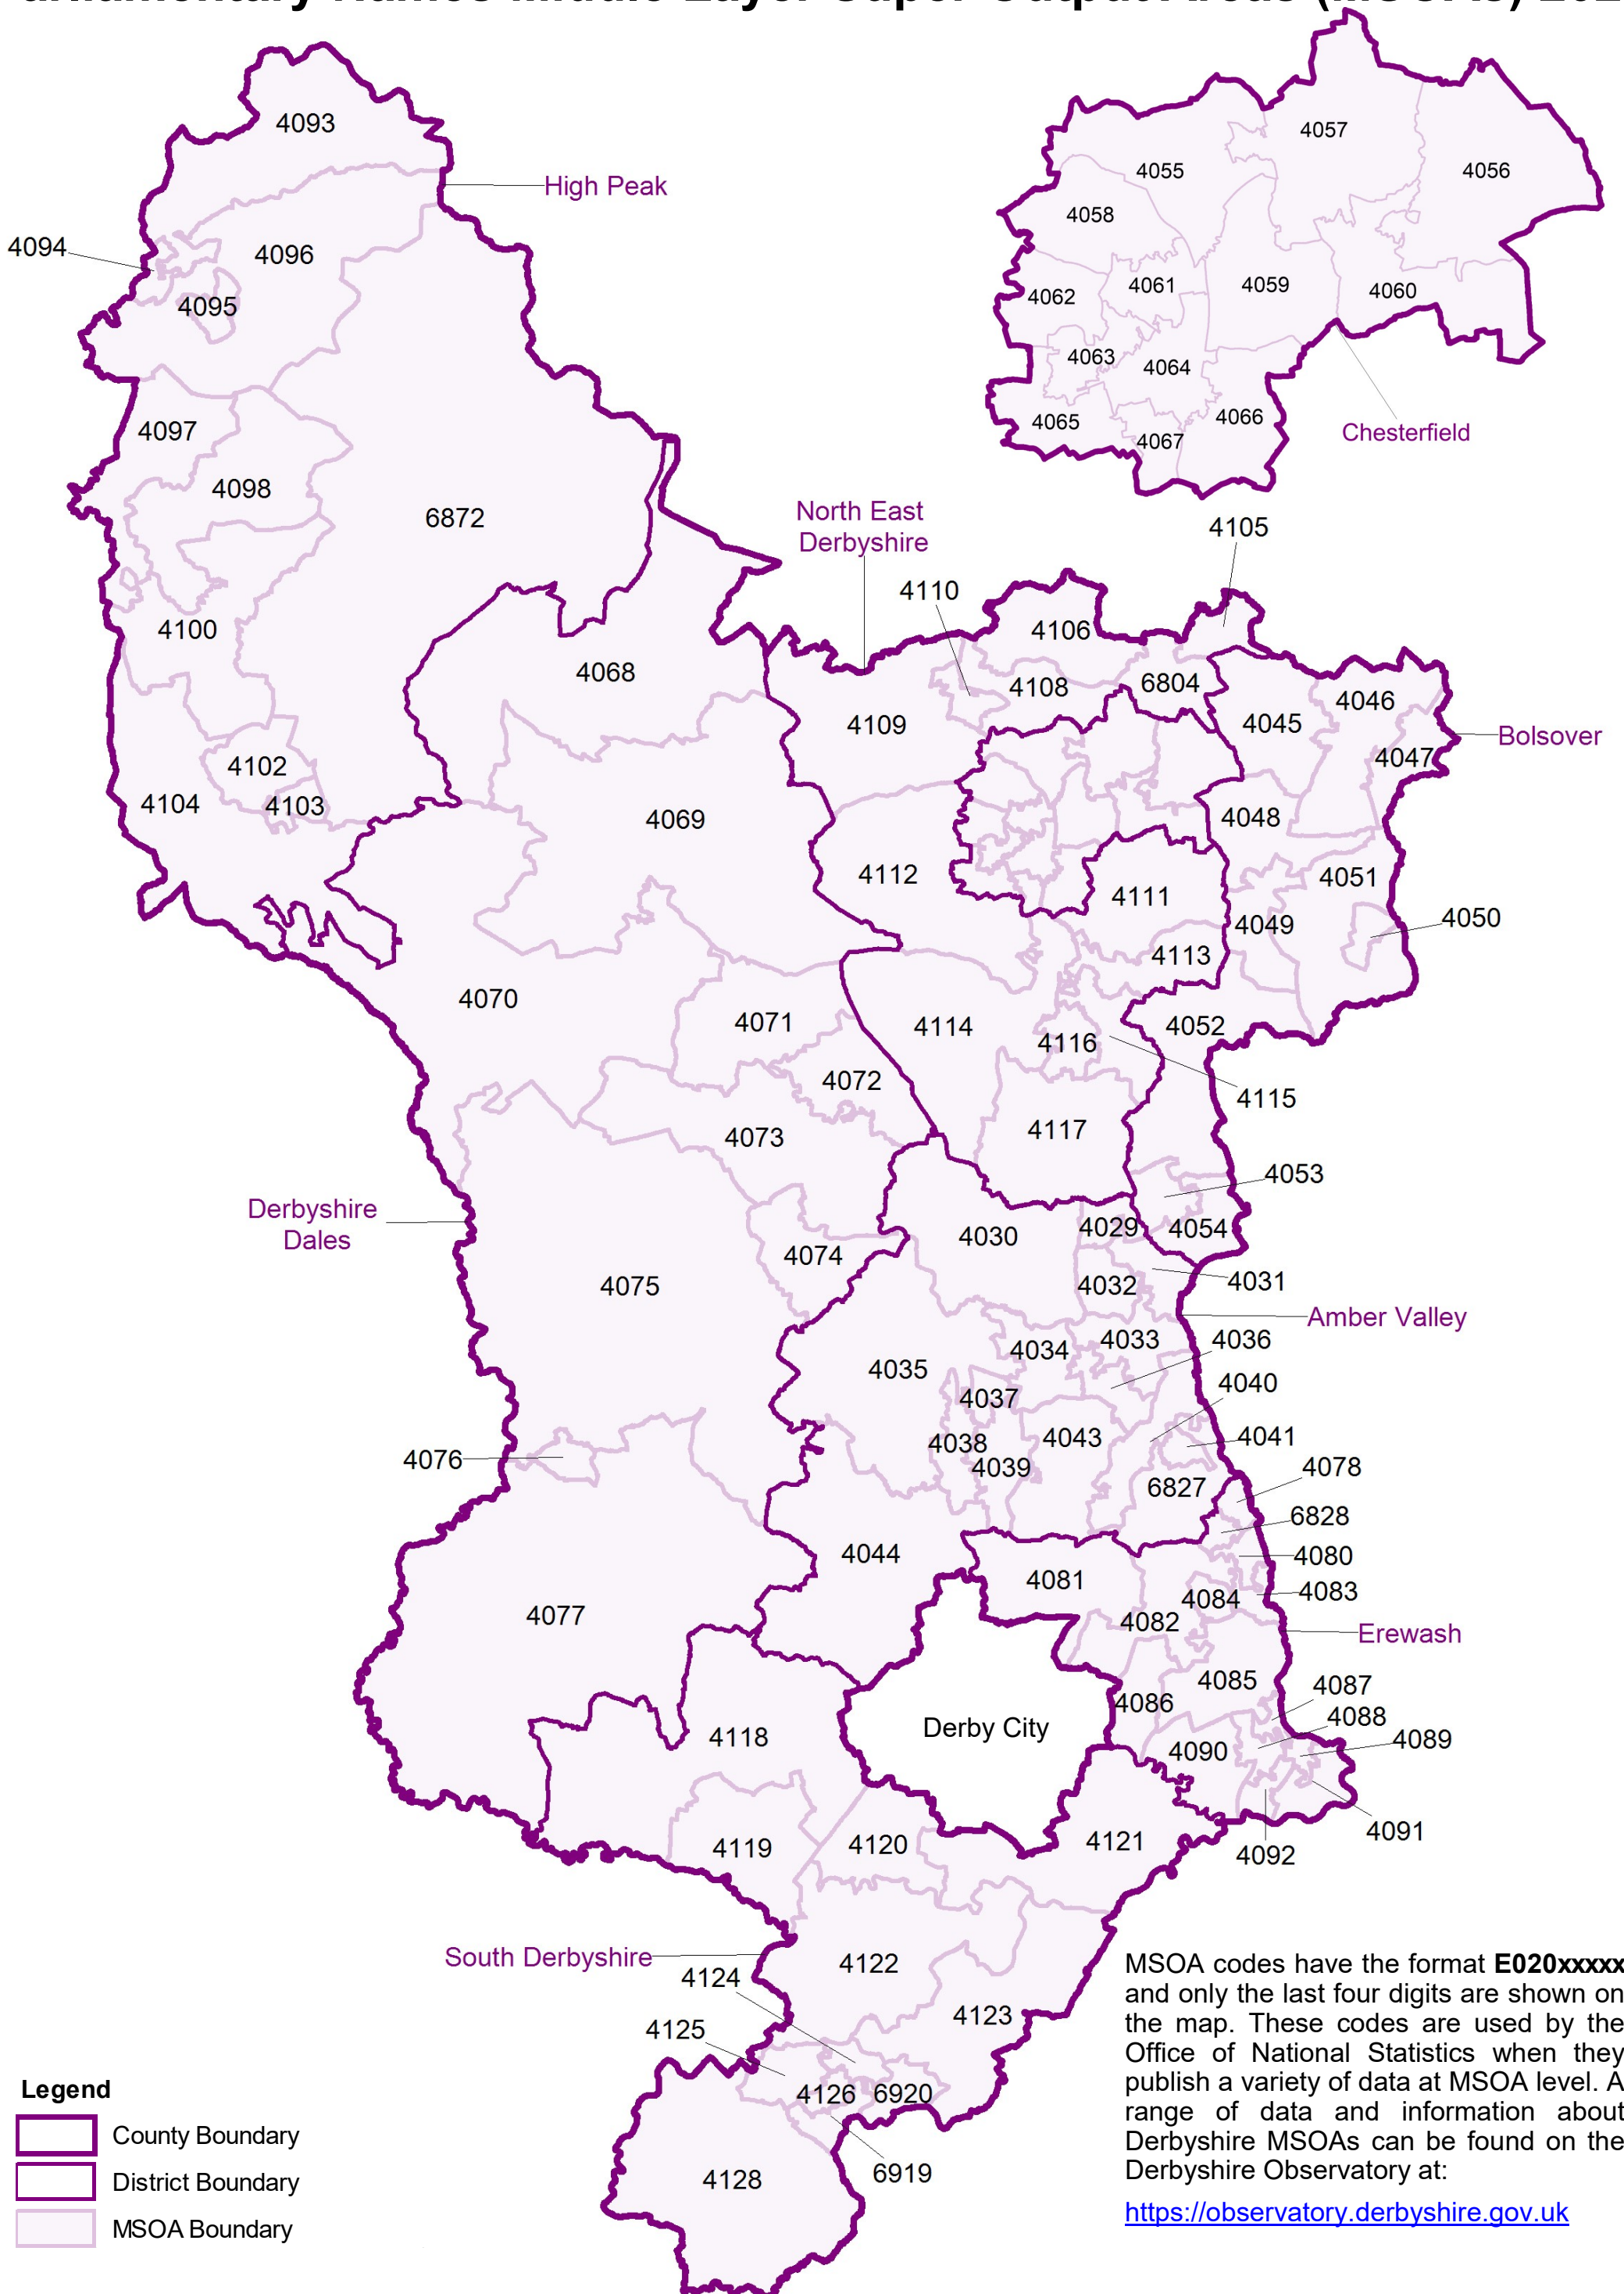

Parliamentary Names Middle Layer Super Output Areas (MSOAs) 2020

Parliamentary Names 2020 for Middle Super Output Area codes

	Code	Name		Code	Name		Code	Name	
Amber Valley	E02004029	Alfreton	Derbyshire Dales	E02004068	Hathersage, Bradwell & Tideswell	North East Derbyshire	E02004105	Killamarsh	
	E02004030	Crich, Holloway & Wingfield		E02004069	Bakewell North, Baslow & Calver		E02004106	Eckington West & Coal Aston	
	E02004031	Somercotes & Pye Bridge		E02004070	Bakewell South, Youlgreave & Taddington		E02004108	Dronfield Town & Unstone	
	E02004032	Swanwick & Lea Brooks		E02004071	Darley Dale & Stanton		E02004109	Dronfield Woodhouse & Holmesfield	
	E02004033	Ripley East, Riddings & Ironville		E02004072	Matlock North		E02004110	Dronfield South & Gosforth Lane	
	E02004034	Ripley West		E02004073	Matlock South, Cromford & Winster		E02004111	Arkwright Town & Temple Normanton	
	E02004035	Ambergate, Heage & Idgridgehay		E02004074	Wirksworth		E02004112	Wingerworth & Holymoorside	
	E02004036	Ripley South & Loscoe		E02004075	Ashbourne North, Dovedale & Carsington		E02004113	Grassmoor & Holmewood	
	E02004037	Belper Far Laund		E02004076	Ashbourne South		E02004114	Ashover & New Tupton	
	E02004038	Belper Town		E02004077	Doveridge, Brailsford & Bradley		E02004115	North Wingfield & Pilsley	
	E02004039	Openwoodgate & Holbrook		E02004078	Cotmanhay		E02004116	Clay Cross	
	E02004040	Heanor Gate & Aldercar		E02004080	Ilkeston Town		E02004117	Stonebroom, Shirland & Wessington	
	E02004041	Heanor East & Langley Mill		E02004081	Breadsall, Little Eaton & Stanley Common		E02006804	Eckington East & Renishaw	
	E02004043	Kilburn & Horsley		E02004082	West Hallam		South Derbyshire	E02004118	Hatton & Burnaston
	E02004044	Duffield, Quardon & Kirk Langley		E02004083	Hallam Fields & Greenwood Ave			E02004119	Etwall & Hilton
	E02006827	Heanor South & Shipley Park		E02004084	Kirk Hallam			E02004120	Willington North, Findern & Stenson Fields
Bolsover	E02004045	Clowne & Barlborough	E02004085	Sandiacre & Stanton	E02004121	Aston-on-Trent & Barrow-upon-Trent			
	E02004046	Whitwell & Elmton	E02004086	Borrowash & Ockbrook	E02004122	Willington South & Repton			
	E02004047	Creswell & Hodthorpe	E02004087	Long Eaton North	E02004123	Melbourne, Ticknall & Hartshorne			
	E02004048	Bolsover North & Shuttlewood	E02004088	Long Eaton West	E02004124	Swadlincote North			
	E02004049	Bolsover South & Glapwell	E02004089	Long Eaton Town	E02004125	Swadlincote West			
	E02004050	Shirebrook North	E02004090	Breaston & Draycott	E02004126	Swadlincote Central			
	E02004051	Langwith, Shirebrook South & Pleasley	E02004091	Long Eaton South	E02004128	Castle Gresley, Overseal & Coton			
	E02004052	Tibshelf, Newton & Hardwick Park	E02004092	Sawley	E02006919	Swadlincote South			
E02004053	South Normanton West	E02006828	Shipley	E02006920	Swadlincote East				
E02004054	South Normanton Broadmeadows & Pinxton	High Peak	E02004093	Hadfield East & Tintwistle					
Chesterfield	E02004055		Old Whittington	E02004094	Hadfield West & Gamesley				
	E02004056		Staveley & Norbriggs	E02004095	Glossop				
	E02004057		New Whittington, Hollingwood & Barrow Hill	E02004096	Dinting, Simmondley & Charlesworth				
	E02004058		Dunston	E02004097	New Mills West & Furness Vale				
	E02004059		Brimington South & Tapton	E02004098	New Mills East & Hayfield				
	E02004060		Inkersall Green & Duckmanton	E02004100	Whaley Bridge & Chinley				
	E02004061		Newbold	E02004102	Buxton North				
	E02004062		Loundsley Green & Holme Hall	E02004103	Buxton South & East				
	E02004063		Ashgate & Brockwell	E02004104	Buxton Burbage & Harpur Hill				
	E02004064		Central Chesterfield & Stonegravels	E02006872	Chapel-en-le-Frith & Hope Valley				
	E02004065		Brookside & Walton						
	E02004066		Spital & Hasland						
	E02004067	Boythorpe & Birdholme							