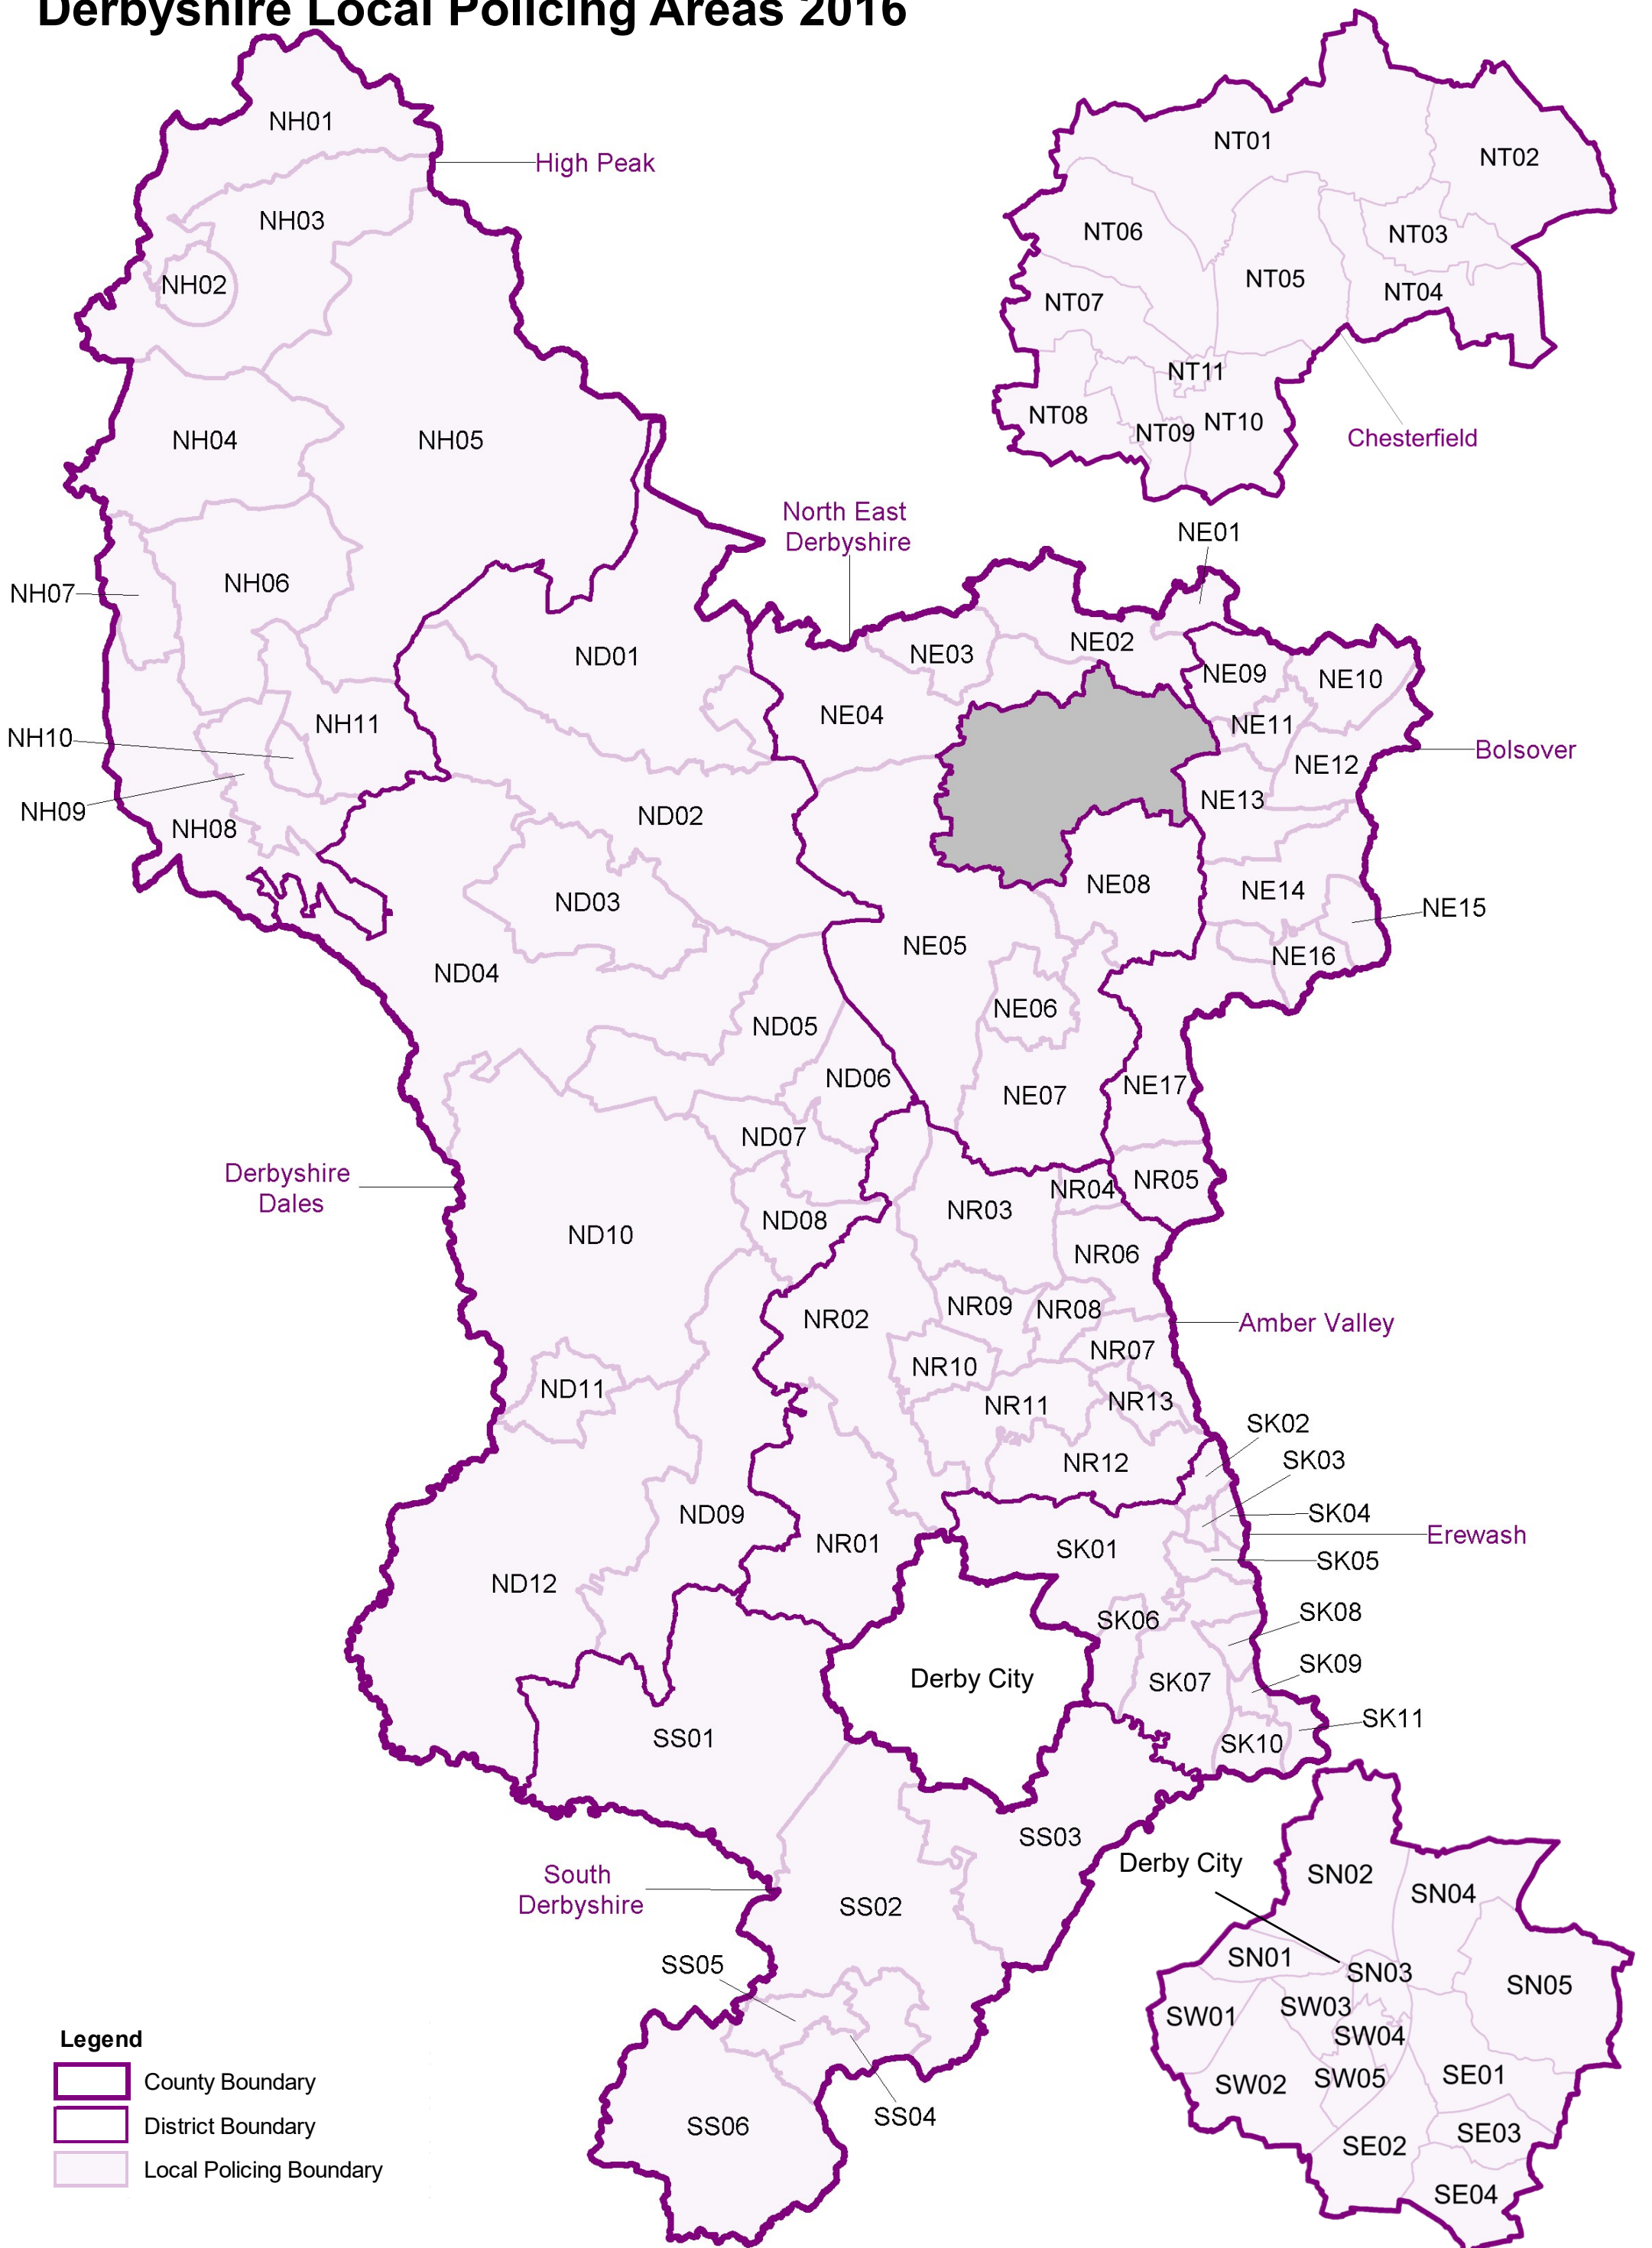

Derbyshire Local Policing Areas 2016

Derbyshire Local Policing Area codes

Code	Name	Code	Name
NH01	Hadfield and Tintwistle	NR08	Ripley Town Centre
NH02	Glossop Town Centre	NR07	Codnor_Waingroves and Langley Mill
NH03	Gamesley and St Johns	NR13	Heanor and Loscoe
NH04	New Mills and Hayfield	NR11	Kilburn
NH05	Hope Valley	NR01	Quarndon and Kirk Langley
NH06	Chapel and Chinley	NR12	Shipley_Smalley and Horsley.
NH07	Whaley Bridge	SK02	Cotmanhay and Shipley View
NH11	Buxton Rural East	SK04	Larklands and Gallows
NH10	Fairfield	SK03	Ilkeston Town
NH09	Buxton Town	SK05	Kirk Hallam and Hallam Fields
NH08	Buxton Rural West	SK01	Ilkeston Rural
ND01	Hathersage	SK07	Long Eaton Rural
ND02	Tideswell_Litton_Baslow and Beeley	SK06	Borrowash and Ockbrook
ND03	Bakewell_Sheldon_Over Haddon and Ashford	SK08	Sandiacre
ND04	Stanton and Youlgreave_ White Peak Villages	SK09	Long Eaton North
ND05	Darley Dale and Winster	SK10	Long Eaton South
ND06	Matlock	SK11	Long Eaton Town
ND07	Matlock Bath_Cromford and Bonsall	NE01	Killamarsh
ND10	Tissington and Carsington	NE02	Eckington
ND08	Wirksworth and Middleton	NE03	Dronfield
ND11	Ashbourne	NE04	Unstone and Rural
ND12	Marston and Clifton	NE08	Holmewood_Grassmoor_Calow and Arkwright
ND09	Hulland and Brailsford	NE07	North Wingfield_Pilsley_Stonebroom and Shirland
NE09	Barlborough	NE06	Clay Cross
NE11	Clowne	SS01	Etwall_Hatton and Hilton
NE10	Whitwell	SS05	Newhall and Midway
NE12	Creswell	SS06	Linton_Overseal and Lullington
NE13	Bolsover & Shuttlewood	SS04	Gresley_Woodville and Swadlincote
NE14	Scarcliffe	SN02	Allestree and Darley
NE15	Shirebrook	SN01	Mackworth and Morley
NE16	Pleasley	SN04	Derwent and Oakwood
NE17	Tibshelf	SN05	Chaddesden and Spondon
NT02	Staveley	SW01	Mickleover
NT03	Middlecroft and Poolsbrook	SW02	Littleover and Blagreaves
NT04	Hollingwood_Inkersall and Duckmanton	SW03	Abbey
NT01	Whittington and Barrow Hill	SE02	Sinfin and Osmaston
NT05	Brimington	SE03	Boulton
NT06	Dunston_Moor and St Helens	SE04	Chellaston
NT07	Newbold and Brockwell	SW05	Normanton
NT11	Chesterfield Town Centre	NT08	Walton and West
NT10	Hasland and St Leonards	NT09	Holmebrook and Rother
NR05	South Normanton and Pinxton	SW04	Rose Hill
NR04	Alfreton Town	SE01	Alvaston
NR06	Somercotes and Riddings	SN03	Derby City
NR03	Alfreton Rural	NE05	Wingerworth and Rural
NR02	Duffield_Belper Rural and Holloway	SS02	Mercia
NR10	Belper Town	SS03	Melbourne
NR09	Heage		