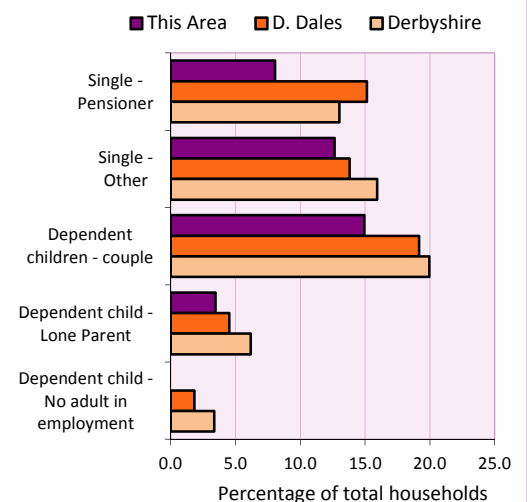

Household types

Car/van ownership

Number of households	% of total households			
	This Area	D. Dales	Derbyshire	
No car or van	8	9.2	14.8	20.1

Table KS404EW