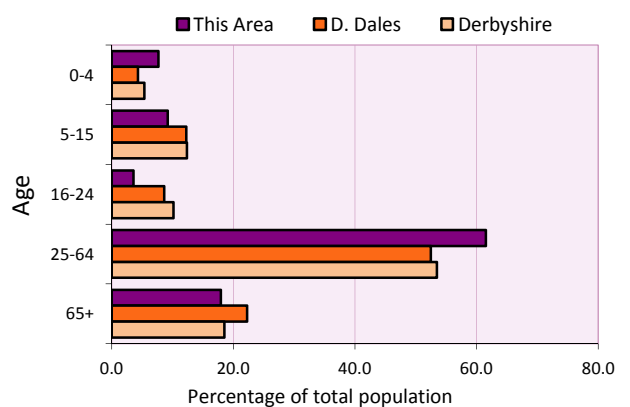

Beeley

Area type and code
Parish (E04002723)

Population

Population change since 2001

Change in numbers	% change		
	This Area	D. Dales	Derbyshire
-9	-4.4	+2.4	+4.8

2011 Census Table KS101EW and 2001 Census Table S001

Residents

	Number
Total resident population	195
- in households	195
- in communal establishments	0

Table KS101EW

Density of population

Area (hectares)	Persons per hectare		
	This Area	D. Dales	Derbyshire
1,832	0.1	0.9	3.0

Table KS101EW

Age structure	Number of people	% of total population		
		This Area	D. Dales	Derbyshire
0-4 years	15	7.7	4.3	5.4
5-15 years	18	9.2	12.3	12.4
16-24 years	7	3.6	8.7	10.2
25-64 years	120	61.5	52.5	53.5
65 and over	35	17.9	22.3	18.6

Table KS102EW

Age structure of the population

Households

Total households

Number	Average household size (persons)		
	This Area	D. Dales	Derbyshire
87	2.24	2.31	2.31

Table KS101EW and KS403EW

Household types