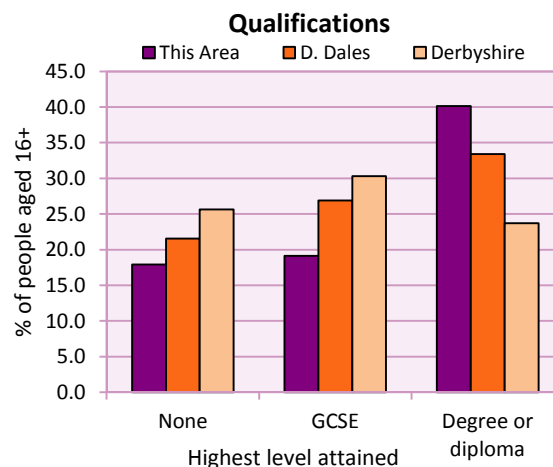

Table LC2804EW

Length of residence in the UK	Number of people	% of total residents		
		This Area	D. Dales	Derbyshire
Less than 2 years	1	0.5	0.3	0.3
2 years or more but less than 5 years	0	0.0	0.4	0.5
5 years or more but less than 10 years	1	0.5	0.5	0.6
10 years or more	6	3.1	2.1	2.0
Born in the UK	187	95.9	96.7	96.7

Table QS803EW

2011 Census: Summary Profile

Beeley

Area type and code
Parish (E04002723)

Education

Full-time students	Number	% of population in age group		
		This Area	D. Dales	Derbyshire
aged 16-17	0	#DIV/0!	88.6	86.3
aged 18-74	0	0.0	2.4	2.9

Table KS501EW

Qualifications	People (aged 16+)	% of all people aged 16+		
		This Area	D. Dales	Derbyshire
No qualifications	29	17.9	21.5	25.7
Highest level attained				
GCSE	31	19.1	26.9	30.3
Degree or diploma	65	40.1	33.4	23.7

Table KS501EW

Workforce

Economic activity	People aged 16-74								
	This Area			Derbyshire Dales			Derbyshire		
	Males	Females	All	Males	Females	All	Males	Females	All
Economically active									
- number	62	57	119	19,566	16,975	36,541	211,349	185,704	397,053
- rate (%)	88.6	74.0	81.0	75.1	65.5	70.3	74.8	65.1	69.9
All unemployed									
- number	3	5	8	863	531	1,394	13,541	8,665	22,206
- rate (%)	4.3	6.5	5.4	3.3	2.0	2.7	4.8	3.0	3.9
Economically inactive									
- number	8	20	28	6,492	8,945	15,437	71,240	99,505	170,745
- rate (%)	11.4	26.0	19.0	24.9	34.5	29.7	25.2	34.9	30.1