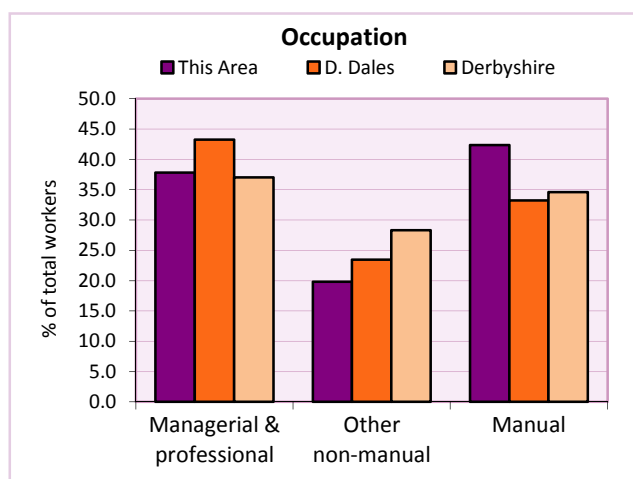

2011 Census: Summary Profile

Beeley

Area type and code
Parish (E04002723)

Workforce (continued)

Industry (people aged 16-74 in employment)	Number of workers	% of people aged 16-74 in employment		
		This Area	D. Dales	Derbyshire
Agriculture, forestry and fishing	4	3.6	3.5	1.0
Mining, quarrying and utilities	1	0.9	2.5	1.9
Manufacturing	4	3.6	11.3	14.9
Construction	11	9.9	8.5	8.5
Wholesale and retail	8	7.2	13.8	16.6
Business services	32	28.8	27.2	25.1
Public services	25	22.5	27.6	27.5
Other services	26	23.4	5.6	4.5

Chart category

Other

Other

Manufacturing

Other

Services

Services

Services

Services

Table KS605EW

Occupation (people aged 16-74 in employment)	Number of workers	% of people aged 16-74 in employment		
		This Area	D. Dales	Derbyshire
Managers, directors & senior officials	18	16.2	14.0	10.9
Professional	17	15.3	19.2	15.1
Associate professional & technical	7	6.3	10.1	11.0
Administrative & secretarial	10	9.0	9.6	10.9
Skilled trades	23	20.7	15.1	13.3
Caring, leisure & other services	8	7.2	8.1	9.6
Sales & customer service	4	3.6	5.8	7.9
Process, plant & machine operatives	7	6.3	7.4	9.6
Elementary occupations	17	15.3	10.8	11.7

Chart category

Managerial & professional

Managerial & professional

Managerial & professional

Other non-manual

Manual

Other non-manual

Other non-manual

Manual

Manual

Table KS608EW

For an **explanation** of the various terms used in these tables, please see the accompanying **Glossary**.

Extension profiles covering the following topics in more detail will also be available:

Population, Economic Activity, Equalities, Health, Households, and Housing.

Profiles in Adobe Acrobat (pdf) format can be downloaded from the Derbyshire Observatory web site, which also provides interactive maps and charts - <http://observatory.derbyshire.gov.uk>

Please note that figures vary across the Census Profiles as different denominators are used. 2011 Census Table reference numbers are provided beneath each individual table in the Census Profiles should you require further information.

Version: 6.31