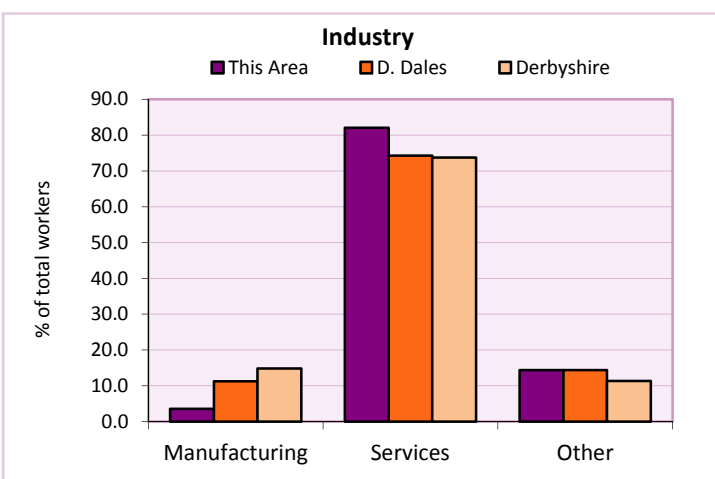

2011 Census: Summary Profile

Beeley

Area type and code
Parish (E04002723)

Workforce (continued)

Industry (people aged 16-74 in employment)	Number of workers	% of people aged 16-74 in employment		
		This Area	D. Dales	Derbyshire
Agriculture, forestry and fishing	4	3.6	3.5	1.0
Mining, quarrying and utilities	1	0.9	2.5	1.9
Manufacturing	4	3.6	11.3	14.9
Construction	11	9.9	8.5	8.5
Wholesale and retail	8	7.2	13.8	16.6
Business services	32	28.8	27.2	25.1
Public services	25	22.5	27.6	27.5
Other services	26	23.4	5.6	4.5

Chart category

Other

Other

Manufacturing

Other

Services

Services

Services

Services

Table KS605EW

Occupation (people aged 16-74 in employment)	Number of workers	% of people aged 16-74 in employment		
		This Area	D. Dales	Derbyshire
Managers, directors & senior officials	18	16.2	14.0	10.9
Professional	17	15.3	19.2	15.1
Associate professional & technical	7	6.3	10.1	11.0
Administrative & secretarial	10	9.0	9.6	10.9
Skilled trades	23	20.7	15.1	13.3
Caring, leisure & other services	8	7.2	8.1	9.6
Sales & customer service	4	3.6	5.8	7.9
Process, plant & machine operatives	7	6.3	7.4	9.6
Elementary occupations	17	15.3	10.8	11.7

Chart category

Managerial & professional

Managerial & professional

Managerial & professional

Other non-manual

Manual

Other non-manual

Other non-manual

Manual

Manual

Table KS608EW

For an **explanation** of the various terms used in these tables, please see the accompanying **Glossary**.

Extension profiles covering the following topics in more detail will also be available:

Population, Economic Activity, Equalities, Health, Households, and Housing.

Profiles in Adobe Acrobat (pdf) format can be downloaded from the Derbyshire Observatory web site, which also provides interactive maps and charts - <http://observatory.derbyshire.gov.uk>

Please note that figures vary across the Census Profiles as different denominators are used. 2011 Census Table reference numbers are provided beneath each individual table in the Census Profiles should you require further information.

Version: 6.31